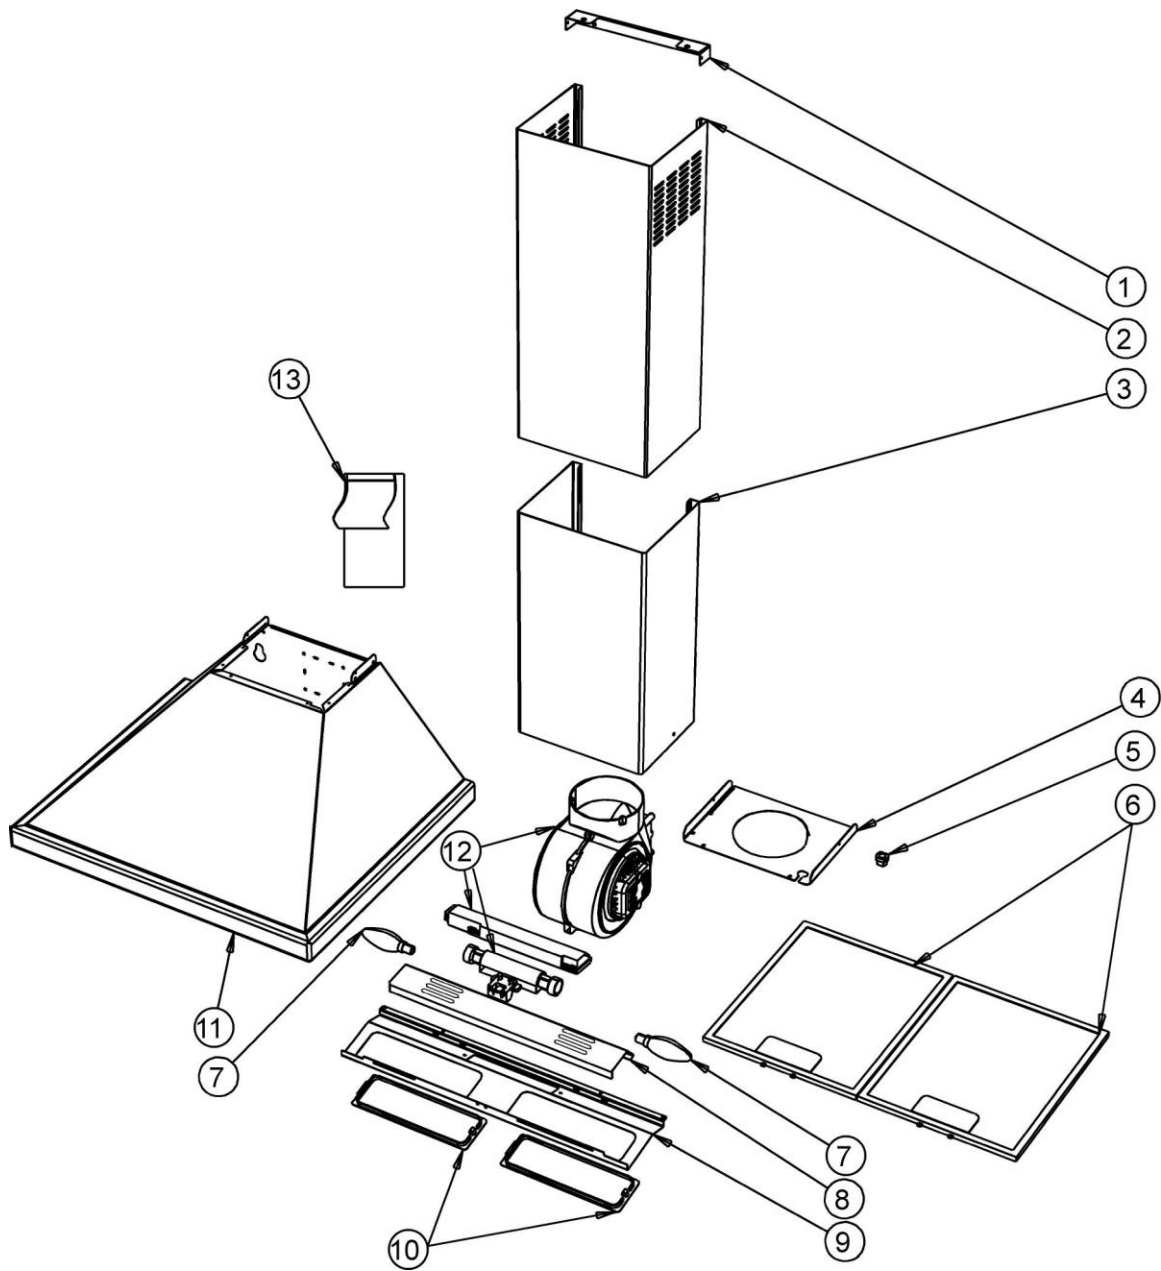

RCC-SERIES

 **Robinhood**

**CANOPY RANGE HOOD  
MODEL  
RCC600SS RCC900SS  
RCC600WH RCC900WH  
CICLON**

# RCC-SERIES

**RCC-SERIES****Stainless Steel**

ITEM	DESCRIPTION	Part No RCC600SS	Part No RCC900SS
1	CHIMNEY BRACKET	104008	104008
2	CANOPY CHIMNEY TOP S/S	104013	104013
3	CANOPY CHIMNEY BOTTOM S/S	104012	104012
4	TOP COVER	104372	104372
5	CORD GRIP/HEYCO BUSH	106167	106167
6	FILTER ALUMINIUM 335 x 267	104163	104163
*6	FILTER CHARCOAL 335 x 267	104165	104165
7	EDDISON CANDLE LIGHT	110023	110023
8	ELECTRIC COVER	104371	104371
9	CONTROL PANEL	104374	104373
10	DIFFUSER 40 MAX	103125	103125
**11	CANOPY BODY ASSY		
12	MOTOR / SWITCH / LIGHT ASSEMBLY	104339	104339
13	INSTALLATION KIT	104809SS	104809SS

\* OPTIONAL COMPONENT

\*\* NB: ASSY HOOD SS (11) NOT AVAILABLE OUTSIDE PRODUCTION

**RCC-SERIES****White**

ITEM	DESCRIPTION	Part No RCC600WH	Part No RCC900WH
1	CHIMNEY BRACKET	104008	104008
2	CANOPY CHIMNEY TOP WHITE	104131WH	104131WH
3	CANOPY CHIMNEY BOTTOM WHITE	1041320WH	104130WH
4	TOP COVER	104372	104372
5	CORD GRIP/HEYCO BUSH	106167	106167
6	FILTER ALUMINIUM 335 x 267	104163	104163
*6	FILTER CHARCOAL 335 x 267	104165	104165
7	EDISON CANDLE LIGHT	110023	110023
8	ELECTRIC COVER	104371	104371
9	CONTROL PANEL	104480WH	104481WH
10	DIFFUSER 40 MAX	103125	103125
**11	CANOPY BODY ASSY	104378WH	104377WH
12	MOTOR / SWITCH / LIGHT ASSEMBLY	104339	104339
13	INSTALLATION KIT	104809WH	104809WH

# RCC-SERIES

WIRING DIAGRAM  
3SPEED 2LIGHT 1MOTOR