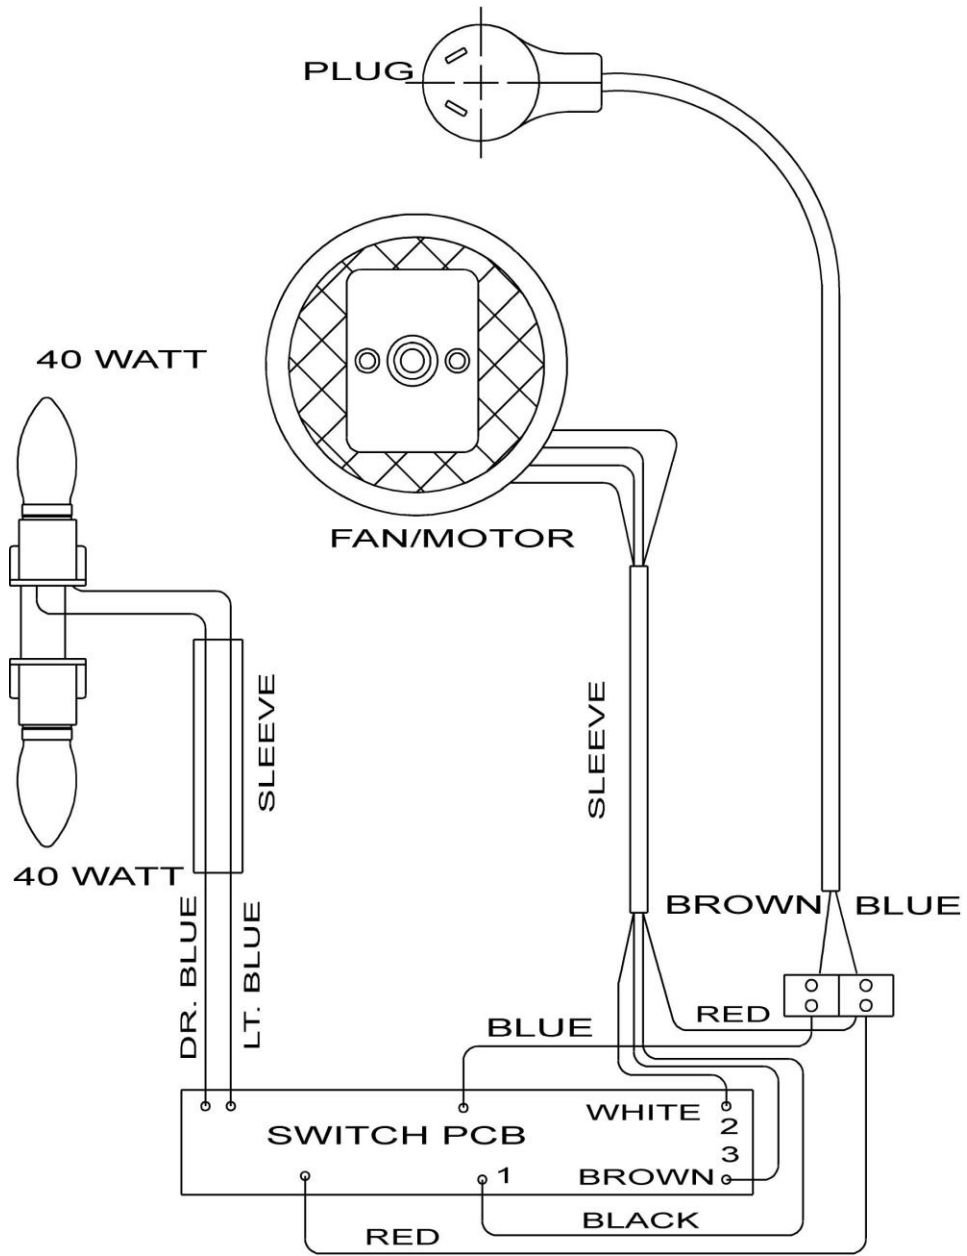

# RCC-SERIES

**RCC-SERIES****Stainless Steel**

ITEM	DESCRIPTION	Part No RCC600SS	Part No RCC900SS
1	CHIMNEY BRACKET	104008	104008
2	CANOPY CHIMNEY TOP S/S	104013	104013
3	CANOPY CHIMNEY BOTTOM S/S	104012	104012
4	TOP COVER	104372	104372
5	CORD GRIP/HEYCO BUSH	106167	106167
6	FILTER ALUMINIUM 335 x 267	104163	104163
*6	FILTER CHARCOAL 335 x 267	104165	104165
7	EDDISON CANDLE LIGHT	110023	110023
8	ELECTRIC COVER	104371	104371
9	CONTROL PANEL	104374	104373
10	DIFFUSER 40 MAX	103125	103125
**11	CANOPY BODY ASSY		
12	MOTOR / SWITCH / LIGHT ASSEMBLY	104339	104339
13	INSTALLATION KIT	104809SS	104809SS

\* OPTIONAL COMPONENT

\*\* NB: ASSY HOOD SS (11) NOT AVAILABLE OUTSIDE PRODUCTION

**RCC-SERIES****White**

ITEM	DESCRIPTION	Part No RCC600WH	Part No RCC900WH
1	CHIMNEY BRACKET	104008	104008
2	CANOPY CHIMNEY TOP WHITE	104131WH	104131WH
3	CANOPY CHIMNEY BOTTOM WHITE	1041320WH	104130WH
4	TOP COVER	104372	104372
5	CORD GRIP/HEYCO BUSH	106167	106167
6	FILTER ALUMINIUM 335 x 267	104163	104163
*6	FILTER CHARCOAL 335 x 267	104165	104165
7	EDISON CANDLE LIGHT	110023	110023
8	ELECTRIC COVER	104371	104371
9	CONTROL PANEL	104480WH	104481WH
10	DIFFUSER 40 MAX	103125	103125
**11	CANOPY BODY ASSY	104378WH	104377WH
12	MOTOR / SWITCH / LIGHT ASSEMBLY	104339	104339
13	INSTALLATION KIT	104809WH	104809WH

# RCC-SERIES

WIRING DIAGRAM  
3SPEED 2LIGHT 1MOTOR