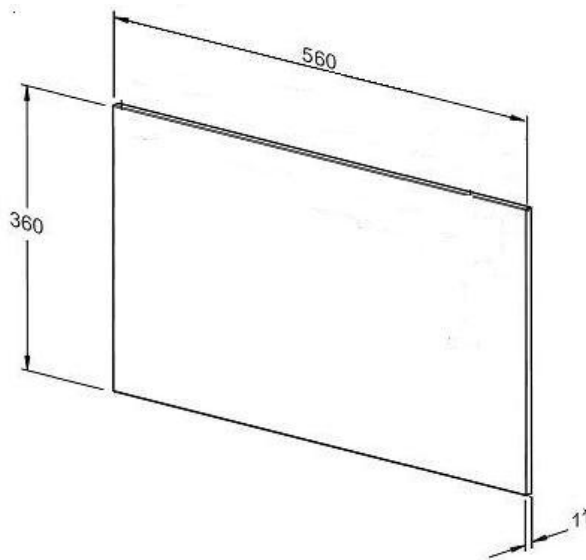

Model Number: **SB560**
Description: **SUPERTUB SLASHBACK STD LDRY**
Bar Code: **9414930213422**

Typical design

Features and benefits

Features

- Powder coated galvanized steel cabinet
- Modern styling

Benefits

Nett Weight: 1.8Kg

Carton Weight: 2 kg

Carton Dimension (mm): 510 x 570 x 45 (w x d x h)

Volume (m3): 0.013 m³