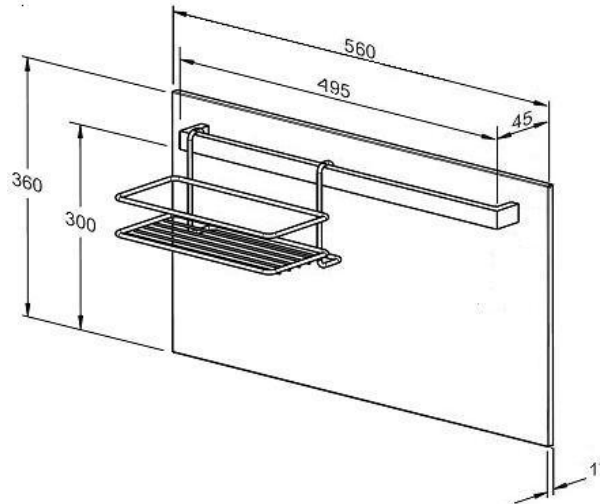

Product and Technical Sheet

Model Number: **SB560B**
Description: **SUPERTUB SPLASHBACK PREM LDRY**
Bar Code: **9414930213439**

Typical design

Features and benefits

Features

- Powder coated galvanized steel cabinet
- Modern styling
- Brushed stainless steel handles
- Chrome stainless steel Basket

Technical data:

- Cabinet - 0.6mm galvanized sheet metal, powder coated. 12 months warranty
- Basket - stainless steel, 12 months warranty

Nett Weight: 2.1 kg

Carton Weight: 2.3Kg

Carton Dimension (mm): 510 x 570 x 45 (w x d x h) and 250 x 180 x 155 (w x d x h)

Volume (m³): 0.013 m³ and 0.007 m³