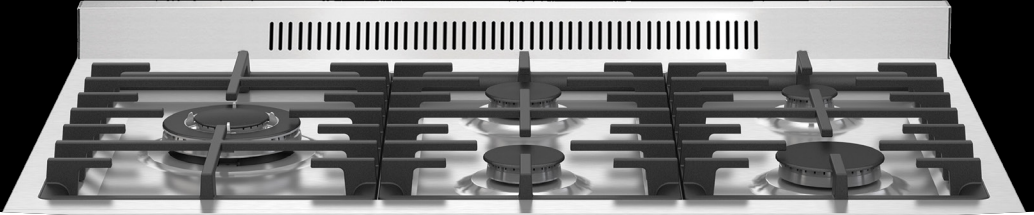

 Robinhood

Open Range
COOKING & WHITEWARE

Freestanding Cookers

From entry level 60cm to high specification 90cm stainless steel, our range of freestanding cookers provide multiple solutions for your individual needs.

RHFS66WSB

60cm, 6 Function Freestanding Cooker

4 element electric cooktop, 6 function 80L oven, knob control operation. Splash-back included.

FINISH: White/Black Glass

DIMENSIONS: W: 600 x D: 600 x H: 890mm

RHFS609GX

60cm, 9 Function Freestanding Cooker

4 burner (including wok burner) gas cooktop, 9 function 70L oven, fully programmable timer, knob control operation.

FINISH: Stainless Steel/Black Glass

DIMENSIONS: W: 598 x D: 630 x H: 910mm

FINISH: Stainless Steel / Black Glass

DIMENSIONS: W: 595 x D: 575 x H: 595mm

RHB0610DX

60cm, 10 Function Built-In Oven

75L, 10 function oven. Fully programmable timer, telescopic runners (x 1 set), triple-layered pure black glass door.