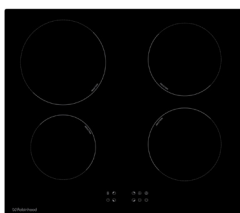

RHFS909GX

90cm, 9 Function Freestanding Cooker

5 burner (including left-hand wok) gas cooktop, 9 function 129L oven, fully programmable timer, knob control operation.

FINISH: Stainless Steel/Black Glass

DIMENSIONS: W: 898 x D: 630 x H: 910mm

FINISH: Stainless Steel

DIMENSIONS: W: 579 x D: 500 x H: 50mm

HED604FKG

60cm Ceramic Cooktop

Four cooking zones (with dual zone), impact resistant ceramic glass, knob control.

FINISH: Black Glass

DIMENSIONS: W: 580 x D: 510 x H: 50mm

HEE604TFG

60cm Ceramic Cooktop

Four cooking zones (with dual zone), impact resistant ceramic glass, touch control, child lock.

FINISH: Black Glass

DIMENSIONS: W: 580 x D: 510 x H: 50mm

HIC604TFG

60cm Induction Cooktop

Four zones, touch-control operation, pot detection, impact resistant ceramic glass, child lock.

FINISH: Black Glass

DIMENSIONS: W: 590 x D: 520 x H: 620mm

RHB065MX

60cm, 5 Function Built-In Oven

75L, five function (fan forced) oven. Mechanical timer, knob control, triple-layered pure black glass door.