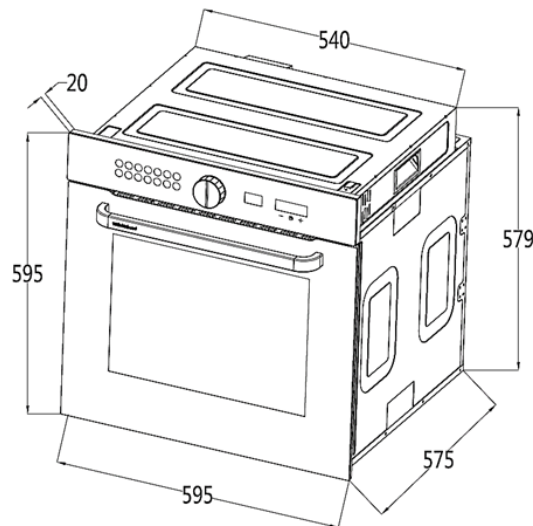

Description

ROBINHOOD ATALA 60CM BUILT-IN OVEN 14 FUNCTIONS BLACK PYRO
OBX614KT82BK

Key Features

Oven Capacity
82L gross capacity

Oven Functions
14 Functions

Control Type
Digital command dial with 24h touch control timer

Warranty
5 years warranty on parts & labour from the date of purchase (For domestic use only)

Specifications

Colour/Finish	Black
Gross Capacity	82L
Power	3250W
Voltage/Frequency	220-240V/50HZ
Control panel	Black glass
Control	Digital command knob
Timer	24h touch control timer
Door	Triple-glazed, pure black glass
Fan	Yes
Thermostat	50-250°C
Thermostat deviation range	+/- 10°C
Light	1*25W halogen light
Power cord	Without plug
Functions	14: Defrost, Half grill, Full grill, Fan grill, Fan forced, Conventional cooking (Bake), Fan assist (Fan bake), Lower element with fan (Pastry bake), Lower element (Classic bake), Pizza, Rapid heat, Air Fry, ECO bake & Pyrolytic self-cleaning
Accessories	1 baking tray, 2 oven rack, 1 set of side rack (9 levels) & 1 air fry basket
Telescopic runners	Yes. 1 set is included
Product dimensions(W*D*H)	595*575*595mm
Carton dimensions (W*D*H)	655*655*660mm
Gross/Net weight	33KG/ 30KG
Cabinet cut-out dimensions	600*575*600mm