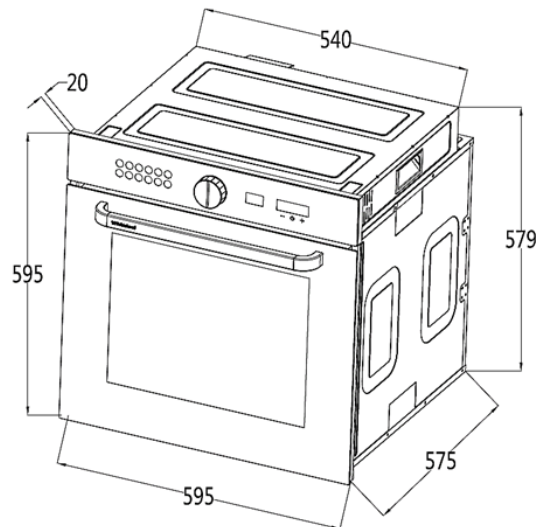

Description

ROBINHOOD ATALA 60CM BUILT-IN OVEN 12 FUNCTIONS BLACK
OBX612KT82BK

Key Features

Oven Capacity
82L gross capacity

Oven Functions
12 Functions

Control Type
Digital command dial with 24h touch control timer

Warranty
5 years warranty on parts & labour from the date of purchase (For domestic use only)

Specifications

Colour/Finish	Black
Gross capacity	82L
Power	3250W
Voltage/Frequency	220-240V/50HZ
Control panel	Black glass
Control	Digital command dial
Timer	24h touch control timer
Door	Triple-glazed, pure black glass
Fan	Yes
Thermostat	50-250°C
Thermostat deviation range	+/- 10°C
Light	1*25W halogen light
Power cord	Without plug
Functions	12: Defrost, Full grill, Fan grill, Fan forced, Conventional cooking (Bake), Fan assist (Fan bake), Lower element with fan (Pastry bake), Lower element (Classic bake), Pizza, Rapid heat, Air Fry & ECO bake
Accessories	1 baking tray, 2 oven rack, 1 set of side rack (9 levels) & 1 air fry basket
Telescopic runners	Yes. 1 set is included
Product dimensions(W*D*H)	595*575*595mm
Carton dimensions (W*D*H)	655*655*660mm
Gross/Net weight	33KG/ 30KG
Cabinet cut-out dimensions	600*575*600mm