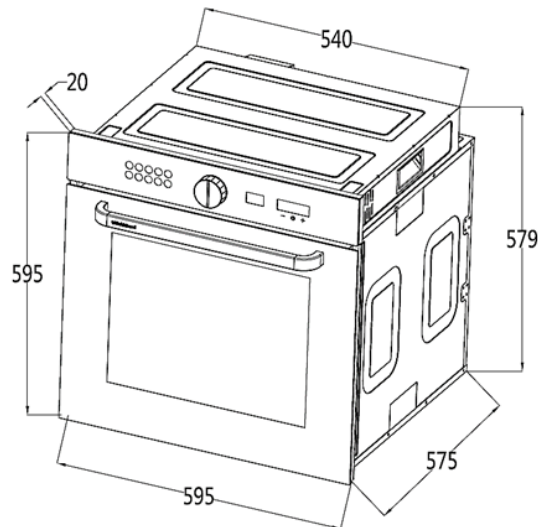

Description

ROBINHOOD ATALA 60CM BUILT-IN OVEN 10 FUNCTIONS BLACK
OBX610KT82BK

Key Features

Oven Capacity
82L gross capacity

Oven Functions
10 Functions

Control Type
Digital command dial with 24h touch control timer

Warranty
5 years warranty on parts & labour from the date of purchase (For domestic use only)

Specifications

Colour/Finish	Black
Gross capacity	82L
Power	3250W
Voltage/Frequency	220-240V/50HZ
Control panel	Black glass
Control	Digital command dial
Timer	24h touch control timer
Door	Triple-glazed, pure black glass
Fan	Yes
Thermostat	50-250°C
Thermostat deviation range	+/- 10°C
Light	1*25W halogen light
Power cord	Without plug
Functions	10: Defrost, Half grill, Full grill, Fan grill, Fan forced, Conventional cooking (Bake), Fan assist (Fan bake), Lower element with fan (Pastry bake), Pizza & ECO bake
Accessories	1 baking tray, 2 oven rack, 1 set of side rack (9 levels)
Telescopic runners	Not included
Product dimensions(W*D*H)	595*575*595mm
Carton dimensions (W*D*H)	655*655*660mm
Gross/Net weight	33KG/ 30KG
Cabinet cut-out dimensions	600*575*600mm