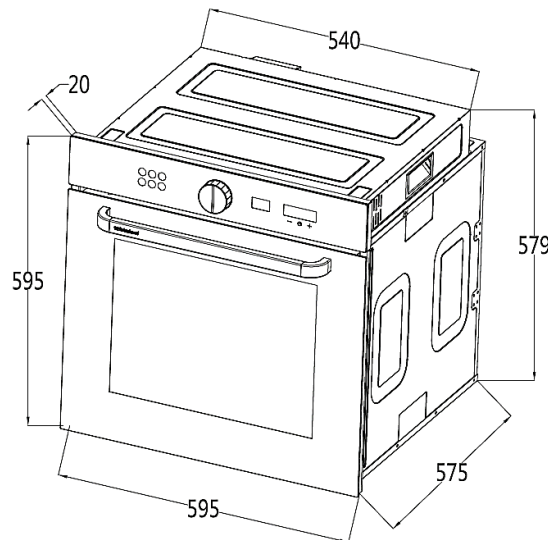

Description

ROBINHOOD ATALA 60CM BUILT-IN OVEN 6 FUNCTIONS BLACK
OBX606KT82BK

Key Features

Oven Capacity
82L gross capacity

Oven Functions
6 Functions

Control Type
Digital command dial with 24h touch control timer

Warranty
5 years warranty on parts & labour from the date of purchase (For domestic use only)

Specifications

Colour/Finish	Black
Gross capacity	82L
Power	2800W
Voltage/Frequency	220-240V/50HZ
Control panel	Black glass
Control	Digital command dial
Timer	24h touch control timer
Door	Triple-glazed, pure black glass
Cooling fan	Yes
Thermostat	50-250°C
Thermostat deviation range	+/- 10°C
Light	1*25W halogen light
Power cord	Without plug
Functions	6:Light, Defrost, Half grill, Full grill, Fan grill & Fan forced
Accessories	1 Baking tray, 2 oven rack, 1 set of side rack (9 levels)
Telescopic runners	Not included
Product dimensions(W*D*H)	595*575*595mm
Carton dimensions (W*D*H)	655*655*660mm
Gross/Net weight	33KG/ 30KG
Cabinet cut-out dimensions	600*575*600mm