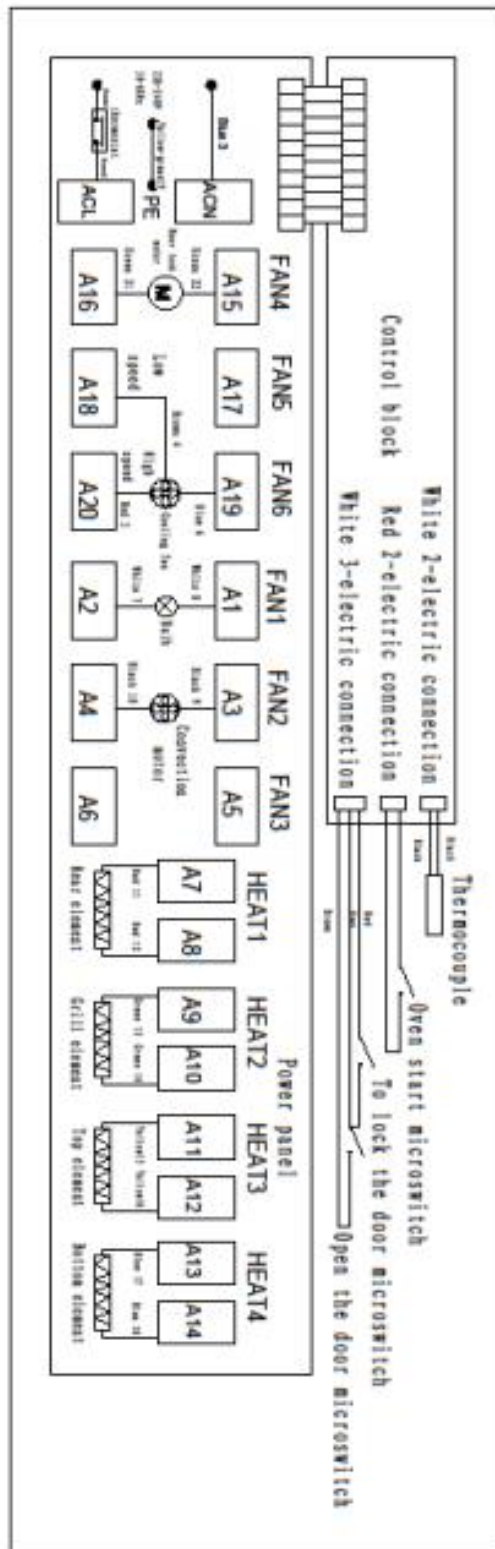

Description:

Robinhood 10 Function Pyrolytic Stainless Steel 60cm Oven

Model Numbers:

OBP6010T56G

Exploded view

Exploded view

Item	Description	Part number
1&2	Side shelf set	115310.SP
3	IV Rack	115311.SP
4	Tray handle	115312.SP
5	Glass clapboard	115313.SP
7	Borosilicate glass clapboard	115314.SP
6,8,9	Door whole set	115315.SP
10	Deep tray	115316.SP
11	Glass panel	115317.SP
12	Display PCBA	115318.SP
13	Door hinge set	115319.SP
14	Rear heating element	115320.SP
15	Bottom heating element	115321.SP
16	Grill heating element	115322.SP
20	Black sealing element	115323.SP
22	Plastic handle set	115324.SP
27	Main PCBA	115325.SP
29	Exhaust fan set	115326.SP
30	Terminal block	115327.SP
32&33	Cooling fan set	115328.SP
35	Lamp set	115329.SP
41	Big rack	115330.SP
42	Electric lock set	115331.SP
43	Thermal sensor (Electric lock)	115332.SP
48	Thermostat 115°C	115333.SP
Not shown	Installation kit OBP	115334.SP
Not shown	TEMPERATURE PROBE OBP6010T56G	115335

Note: Some components are not available outside production

Wiring diagram

New Zealand

Parbury Ltd
 Telephone: 0800 760 667
 Facsimile: 0800 276 246
 Email: enquiries@robinhood.co.nz
 www.robinhood.co.nz

Australia