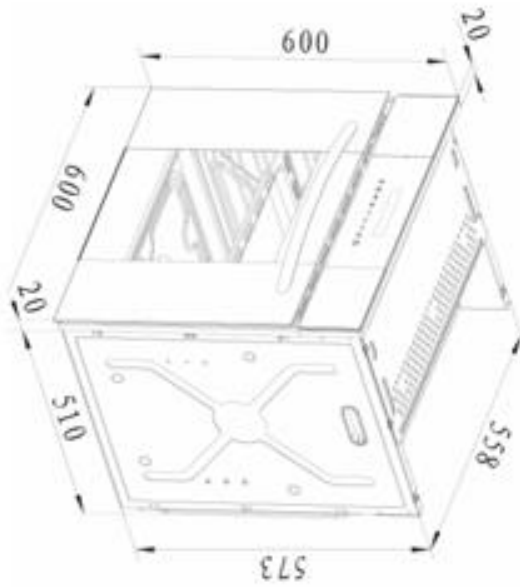

Description:

Robinhood 10 Function Pyrolytic Stainless Steel 60cm Oven

Model Numbers:

OBP6010T56G

Exploded view

Exploded view

Item	Description	Part number
1&2	Side shelf set	115310.SP
3	IV Rack	115311.SP
4	Tray handle	115312.SP
5	Glass clapboard	115313.SP
7	Borosilicate glass clapboard	115314.SP
6,8,9	Door whole set	115315.SP
10	Deep tray	115316.SP
11	Glass panel	115317.SP
12	Display PCBA	115318.SP
13	Door hinge set	115319.SP
14	Rear heating element	115320.SP
15	Bottom heating element	115321.SP
16	Grill heating element	115322.SP
20	Black sealing element	115323.SP
22	Plastic handle set	115324.SP
27	Main PCBA	115325.SP
29	Exhaust fan set	115326.SP
30	Terminal block	115327.SP
32&33	Cooling fan set	115328.SP
35	Lamp set	115329.SP
41	Big rack	115330.SP
42	Electric lock set	115331.SP
43	Thermal sensor (Electric lock)	115332.SP
48	Thermostat 115°C	115333.SP
Not shown	Installation kit OBP	115334.SP
Not shown	TEMPERATURE PROBE OBP6010T56G	115335