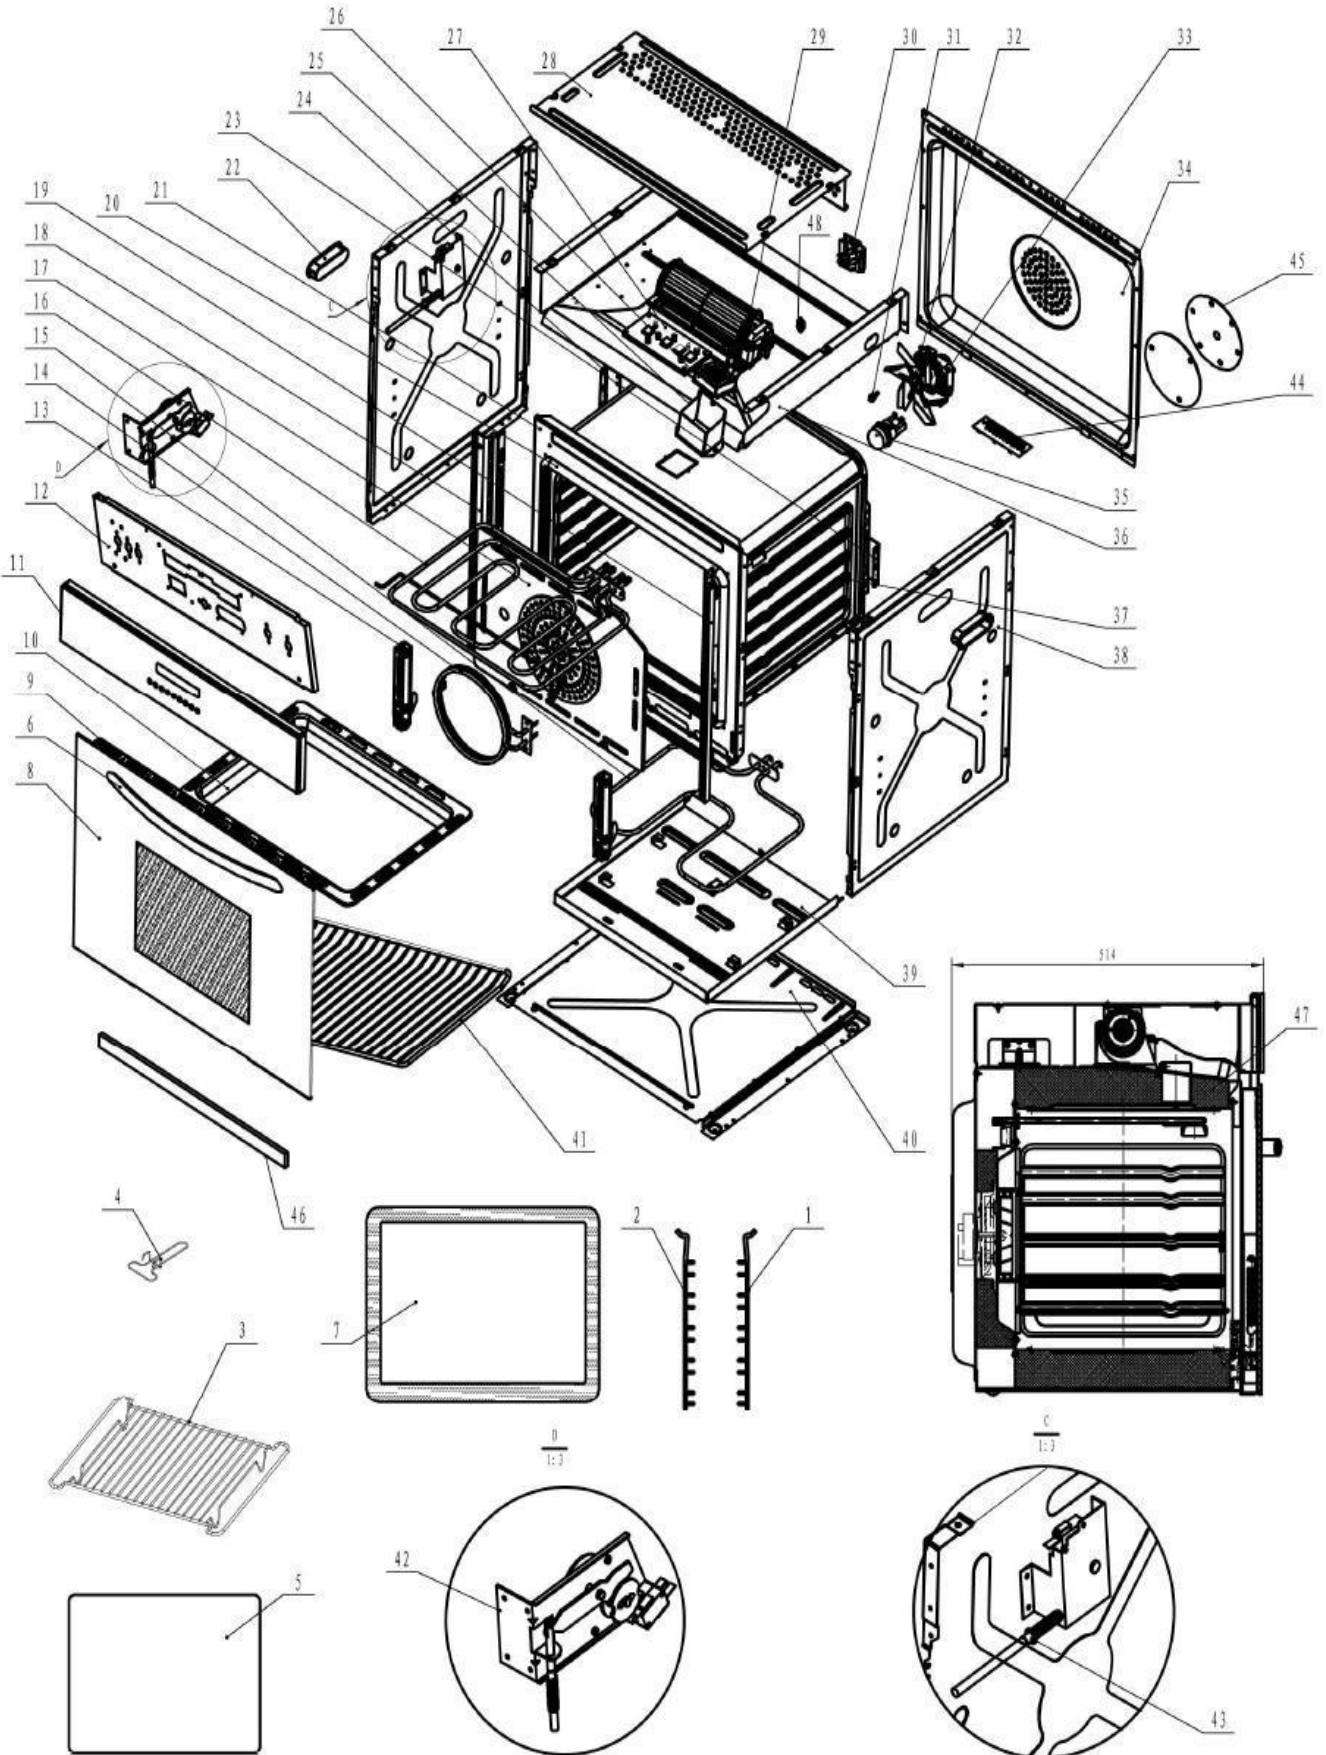

Description:

Robinhood 10 Function Pyrolytic Stainless Steel 60cm Oven

Model Numbers:

OBP6010T56G

Exploded view

Exploded view

Item	Description	Part number
1&2	Side shelf set	115310.SP
3	IV Rack	115311.SP
4	Tray handle	115312.SP
5	Glass clapboard	115313.SP
7	Borosilicate glass clapboard	115314.SP
6,8,9	Door whole set	115315.SP
10	Deep tray	115316.SP
11	Glass panel	115317.SP
12	Display PCBA	115318.SP
13	Door hinge set	115319.SP
14	Rear heating element	115320.SP
15	Bottom heating element	115321.SP
16	Grill heating element	115322.SP
20	Black sealing element	115323.SP
22	Plastic handle set	115324.SP
27	Main PCBA	115325.SP
29	Exhaust fan set	115326.SP
30	Terminal block	115327.SP
32&33	Cooling fan set	115328.SP
35	Lamp set	115329.SP
41	Big rack	115330.SP
42	Electric lock set	115331.SP
43	Thermal sensor (Electric lock)	115332.SP
48	Thermostat 115°C	115333.SP
Not shown	Installation kit OBP	115334.SP
Not shown	TEMPERATURE PROBE OBP6010T56G	115335