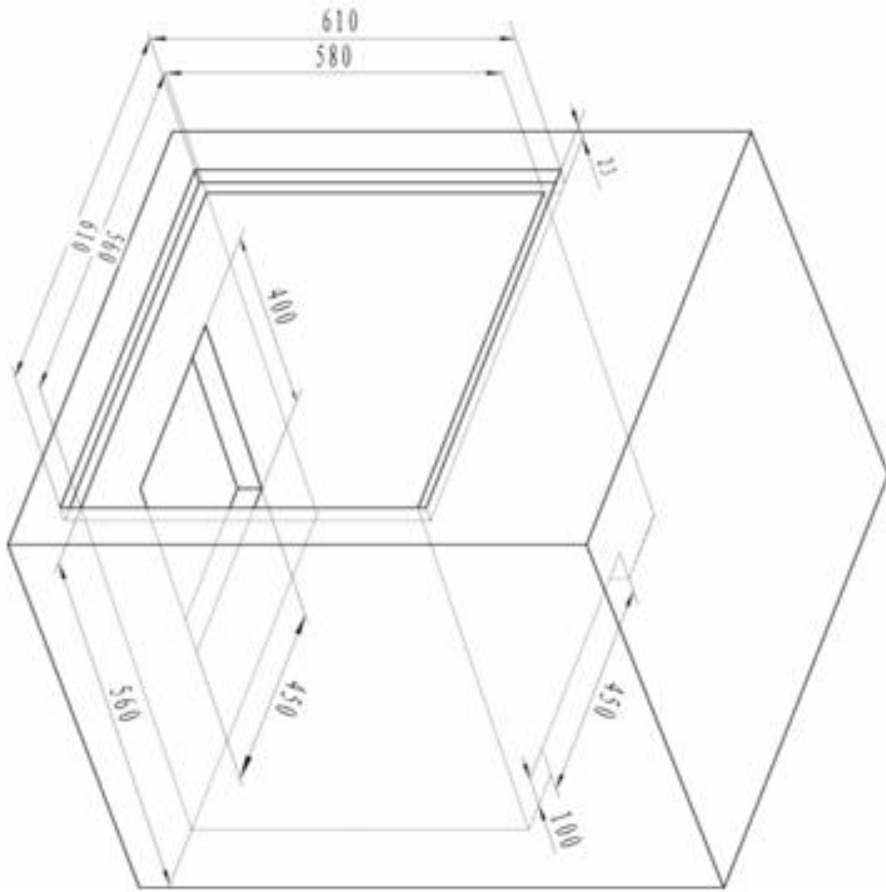

Description:

Robinhood 10 Function Pyrolytic Stainless Steel 60cm Oven

Model Numbers:

OBP6010T56G

Exploded view

Exploded view

Item	Description	Part number
1&2	Side shelf set	115310.SP
3	IV Rack	115311.SP
4	Tray handle	115312.SP
5	Glass clapboard	115313.SP
7	Borosilicate glass clapboard	115314.SP
6,8,9	Door whole set	115315.SP
10	Deep tray	115316.SP
11	Glass panel	115317.SP
12	Display PCBA	115318.SP
13	Door hinge set	115319.SP
14	Rear heating element	115320.SP
15	Bottom heating element	115321.SP
16	Grill heating element	115322.SP
20	Black sealing element	115323.SP
22	Plastic handle set	115324.SP
27	Main PCBA	115325.SP
29	Exhaust fan set	115326.SP
30	Terminal block	115327.SP
32&33	Cooling fan set	115328.SP
35	Lamp set	115329.SP
41	Big rack	115330.SP
42	Electric lock set	115331.SP
43	Thermal sensor (Electric lock)	115332.SP
48	Thermostat 115°C	115333.SP
Not shown	Installation kit OBP	115334.SP
Not shown	TEMPERATURE PROBE OBP6010T56G	115335