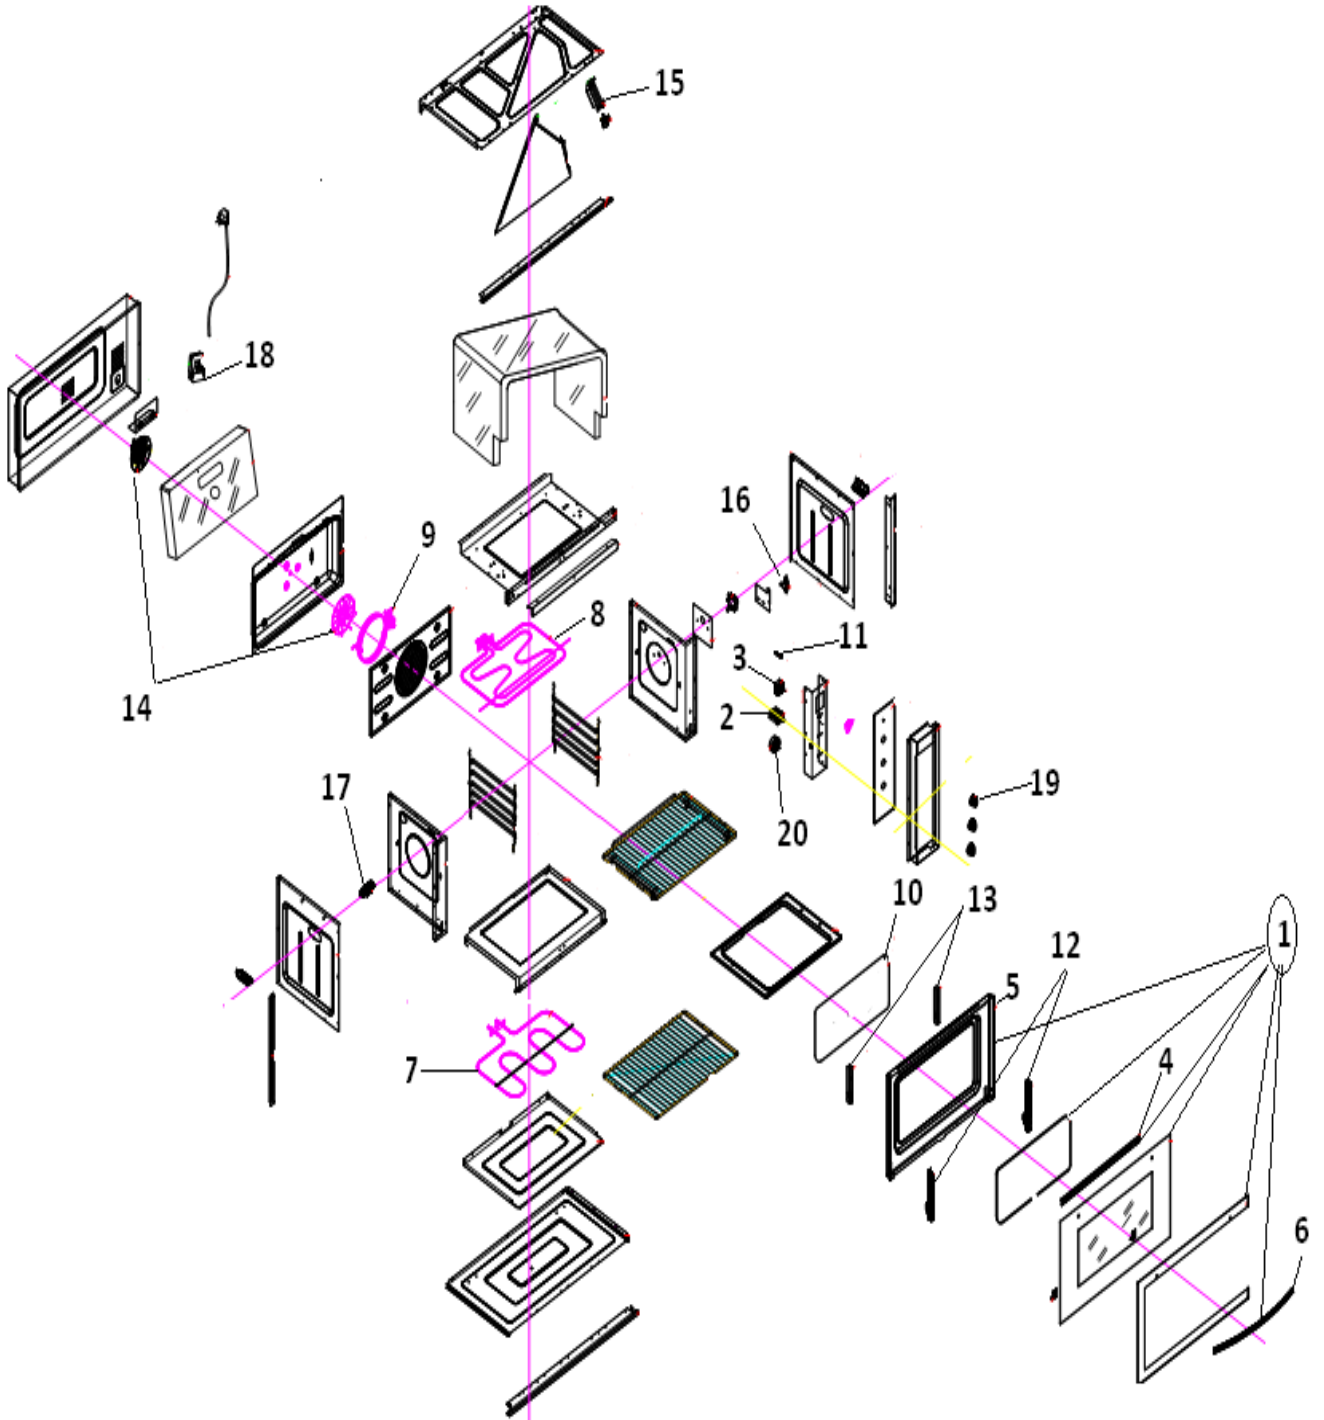

Description:

Robinhood Electric Oven 9 Function Fan Forced 90cm

Model Numbers:

OBL909K70SS

Parts list

Item	Description	Part number
1	Door sets including handle.	300398
2	Function Switch 16A,9 position	300399
3	Thermostat 320°C	300400
4	Handle Clips	300401
5	Door liner	300402
6	Door handles	300403
7	Lower Heating element 1300W	300404
8	Upper grill heating element 3050W	300405
9	Circular heating element 2800W	300406
10	Silicon rubber door seal	300407
11	Indication light	300408
12	In the door hinge	300409
13	Outside door hinge	300410
14	Rear fan motor (back) 25W	300411
15	Exhaust Fan Motor (top) 50Hz, 15W	300412
16	Thermal cut out 30A,120°C	300413
17	Lamp holder 2A	300414
18	Wiring box	300415
19	Control knob	300444
20	Timer control	300446
NS	Installation kits	300445