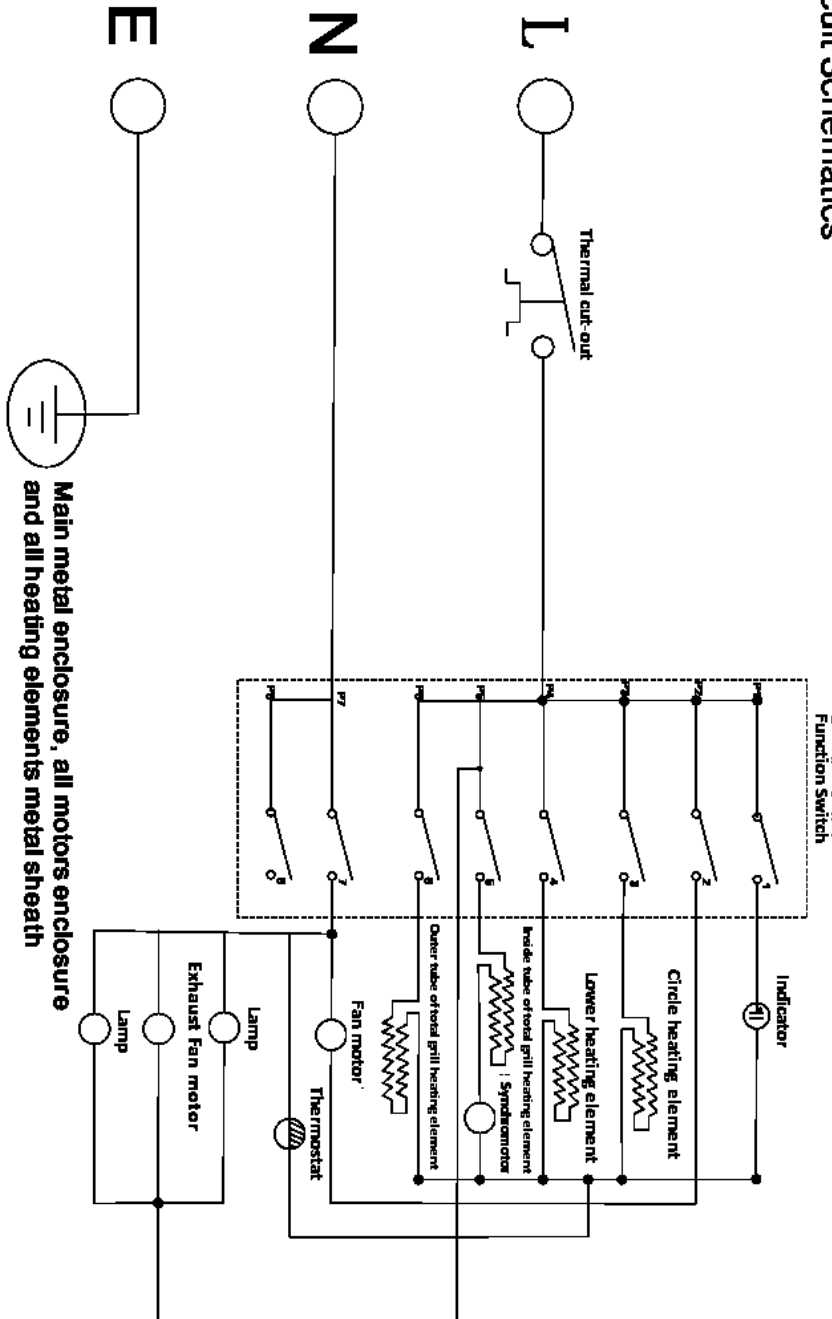

Circuit Schematics

New Zealand

Parbury Ltd
Telephone: 0800 760 667
Facsimile: 0800 276 246
Email: enquiries@robinhood.co.nz
www.robinhood.co.nz

Australia

Parbury Pty Ltd
ABN 83004568138
Telephone: 1800 648 556
Facsimile: 1800 628 577
Email: enquiries@robinhood.com.au
www.robinhood.com.au