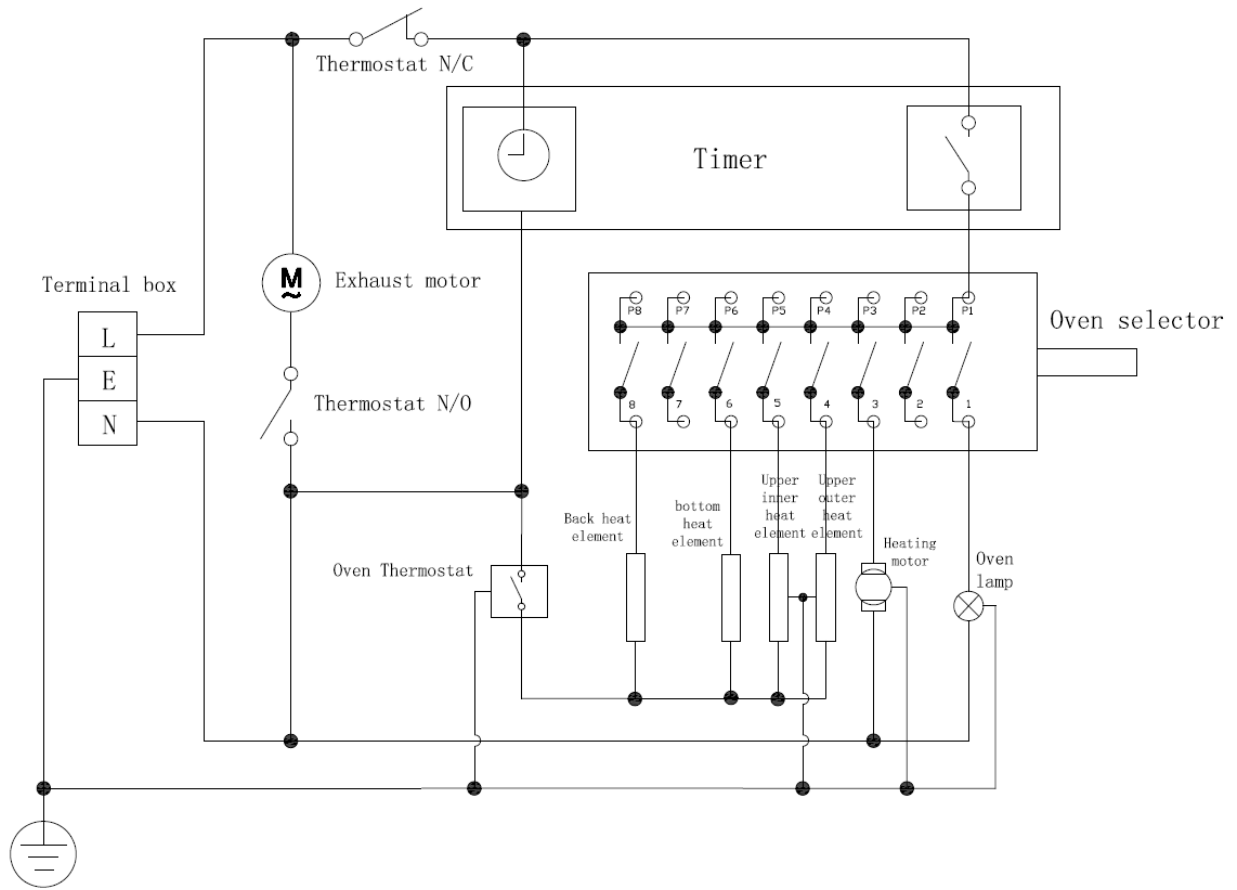

Wiring diagram

New Zealand

Monaco Corporation Ltd
Telephone: (09) 415 6000
Facsimile: (09) 415 7400
Email: enquiries@robinhood.co.nz
www.robinhood.co.nz

Australia

Shriro Australia Pty Ltd
(ABN 28 002 386 129)
Telephone: 1800 648 556
Facsimile: 1800 628 577
Email: enquiries@robinhood.com.au
www.robinhood.com.au