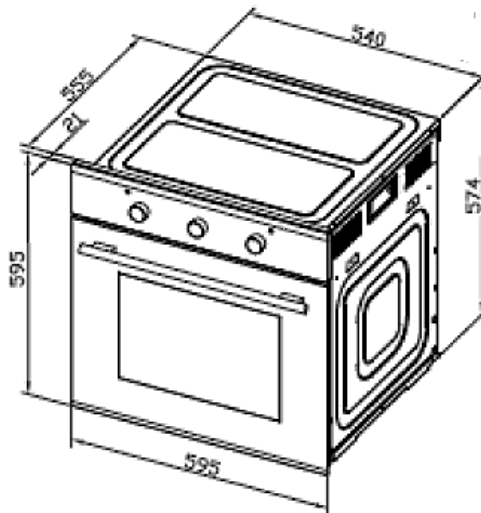

Description

Robinhood 60cm Built-in Oven 70L White
OBD605K70W

Features Features

Gross Capacity

70L

Function

5: Lamp, Defrost, Fan grill, Fan forced & Grill

Timer

120min mechanical timer

Door

Triple glazed pure white glass door

Specifications

Gross Capacity	70L
Timer	120min mechanical timer
Control	Knob Control
Door	Triple-glazed, pure white glass
Cooling fan	Yes
Thermostat	50-250°C
Light	1*25W halogen light
Voltage/frequency	220-240V/50HZ
Power cord	Without plug
Functions	5: Lamp, Defrost, Fan grill, Fan forced & Grill
Accessories	1 Baking tray, 2 wire racks , 1 set of side racks (5 level)
Product Dimensions(W*D*H)	595*575*595mm
Carton Dimensions (W*D*H)	655*655*660mm
Gross/Net Weight	33KG/ 30KG
Cut out Dimensions	See below