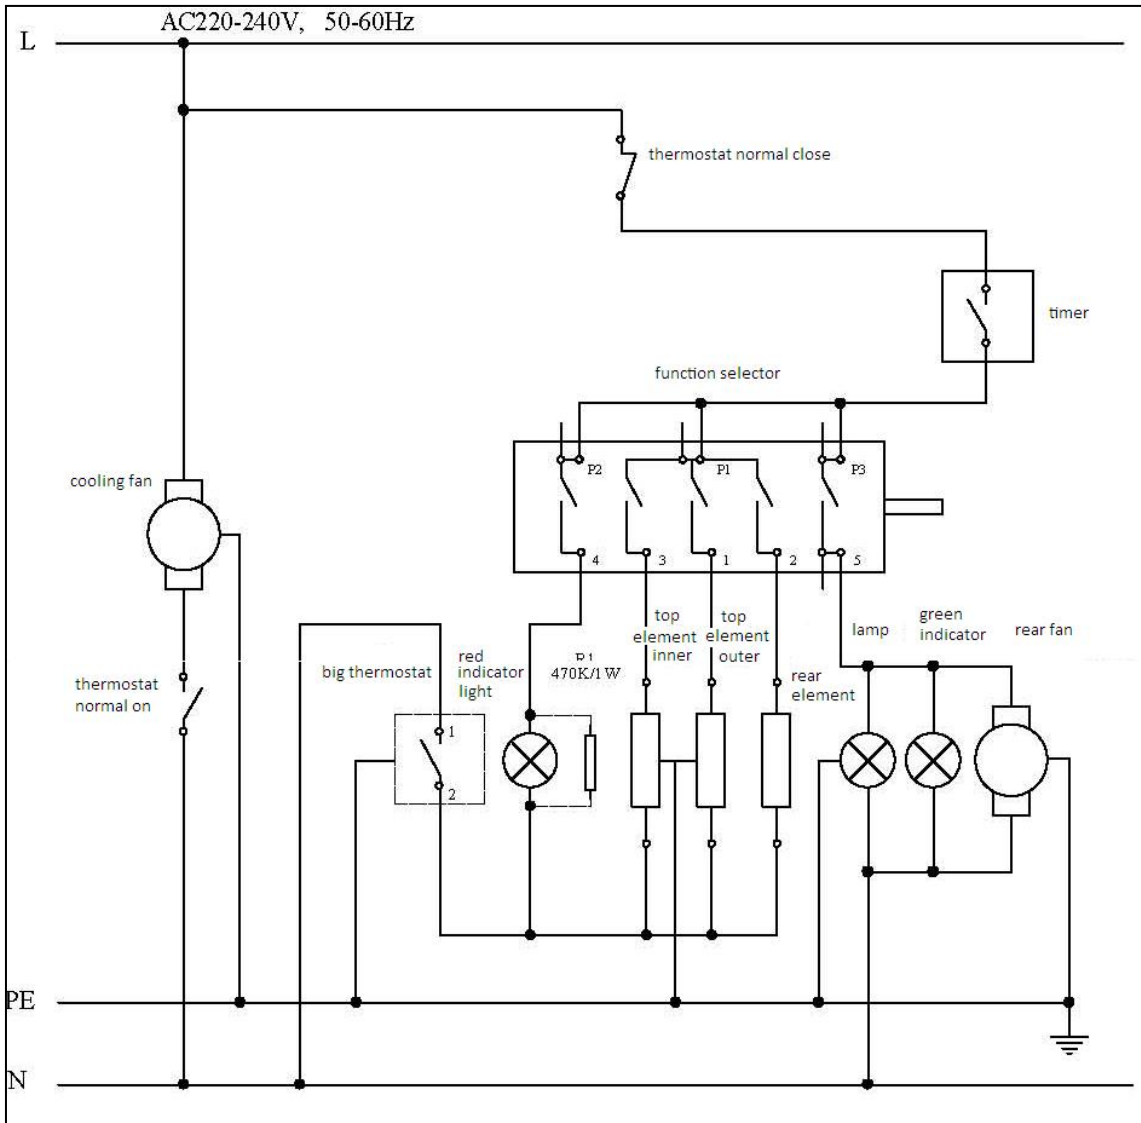

Parts List

Item	Description	Part Number
1	KNOB	9900200006
2	RED INDICATOR LAMP	240060001
3	HANDLE	230050005
5&8&10	OUTER GLASS ASSEMBLY	9900200007
6&7	HINGE	230010005
11	MIDDLE GLASS	2550500009
14	INNER GLASS	2551000012
61	GREEN INDICATOR LAMP	240060002
15&16	OBD605K65SS CONTROL PANEL	9900200008
20	5 FUNCTION SELECTOR	240030010
21	TIMER	240030041
22	OVEN TEMPERATURE SELECTOR	240250002
30	COOLING FAN	2400200027
31	KLIXON NORMAL CLOSED	2402500022
33	KLIXON NORMAL ON	2402500023
36	OVEN LAMP	240060013
41	POWER CORD	240040001
45	RADIAL FAN (REAR FAN)	2400200028
46	REAR HEATING ELEMENT	2400100057
49	UPPER HEATING ELEMENT	2400100055
51	OVEN RACK	230010050
50	BAKING TRAY	217010023
52	SIDE RACK	2300100057
54	DOOR SEAL	220010600059
	SCREW KITS	9900200012

Note: Some components are not available outside production

Wiring diagram

New Zealand

Monaco Corporation Ltd
Telephone: (09) 415 6000
Facsimile: (09) 415 7400
Email: enquiries@robinhood.co.nz
www.robinhood.co.nz