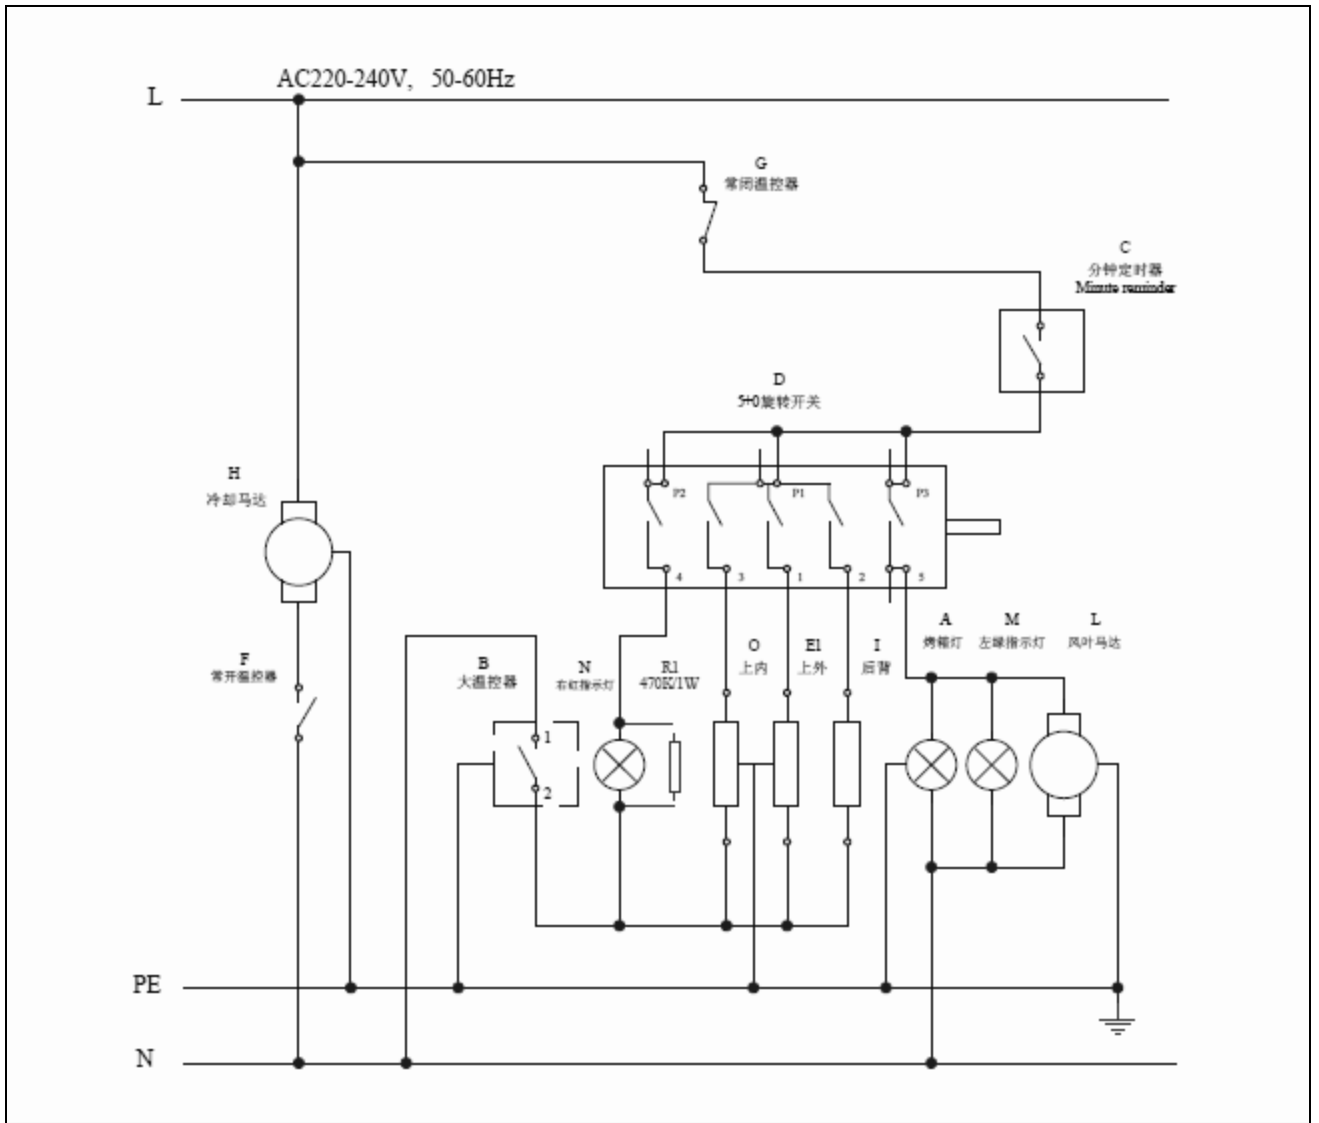

Wiring diagram

New Zealand

Monaco Corporation Ltd
Telephone: (09) 415 6000
Facsimile: (09) 415 7400
Email: enquiries@robinhood.co.nz
www.robinhood.co.nz

Australia

Shiro Australia Pty Ltd
ABN 28 002 386 129
Telephone: 1800 648 556
Facsimile: 1800 628 577
Email: enquiries@robinhood.com.au
www.robinhood.com.au