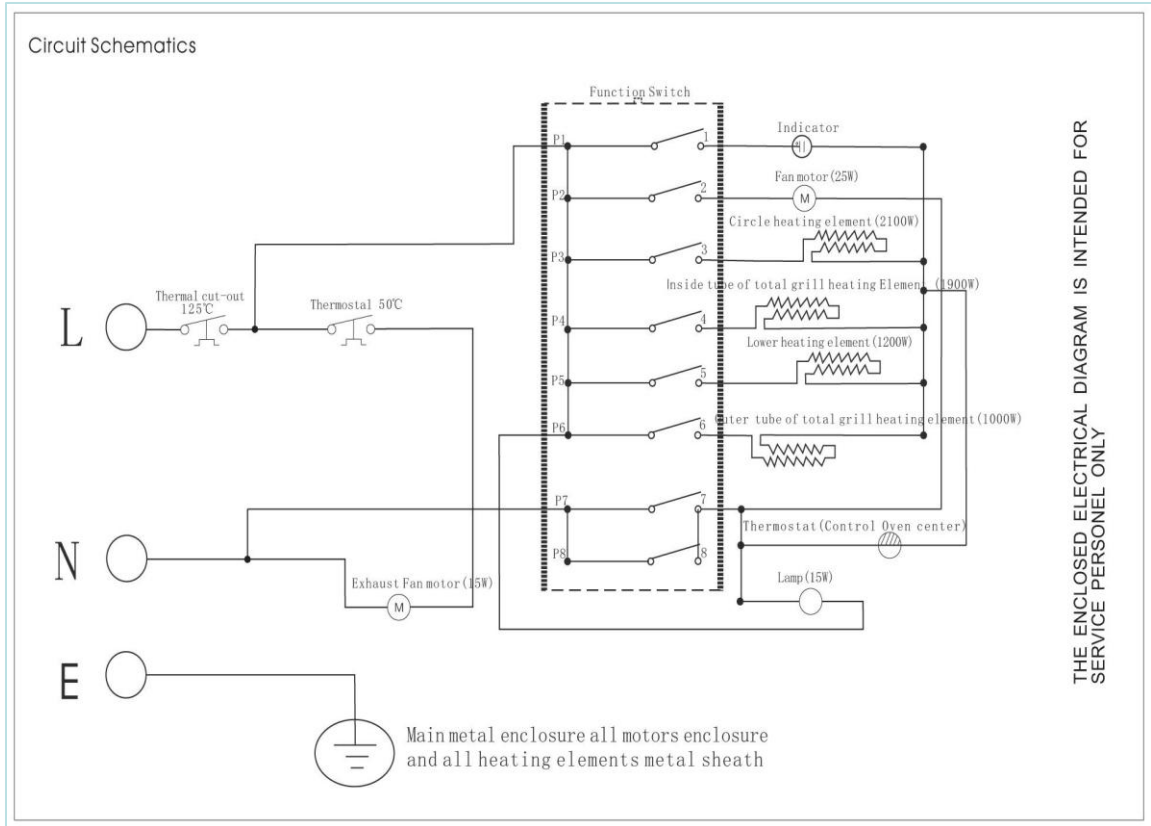

Wiring diagram

New Zealand

Parbury Ltd
Telephone: 0800 760 667
Facsimile: 0800 276 246
Email: enquiries@robinhood.co.nz
www.robinhood.co.nz

Australia

Parbury Pty Ltd
ABN 83004568138
Telephone: 1800 648 556
Facsimile: 1800 628 577
Email: enquiries@robinhood.com.au
www.robinhood.com.au