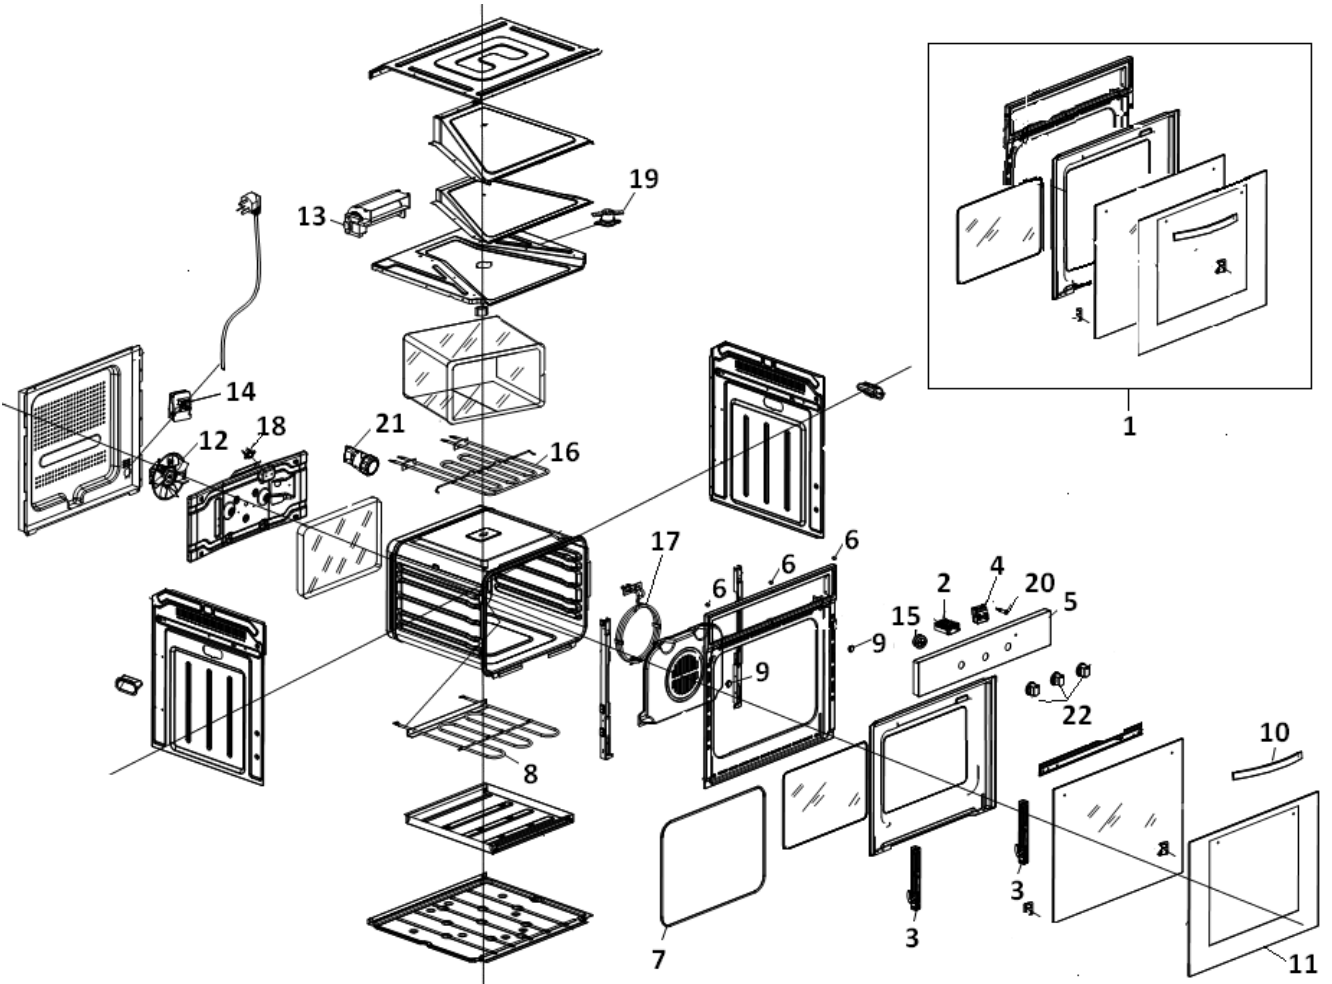

Description:

Robinhood Electric Oven 9 Function Fan Forced 60cm

Model Numbers:

OBB609K56SS

Parts list

| Item | Description | Part number |
|------|----------------------------------|-------------|
| 1 | Door sets including handle | 300396 |
| 2 | Timer | 300446 |
| 3 | Oven door hinge / catch | 300397 |
| 4 | Temperature sensing control | 300378 |
| 5 | Control panel | 300359 |
| 6 | Plastic gasket for control panel | 300380 |
| 7 | Oven door seal | 300381 |
| 8 | Lower heating element | 300382 |
| 9 | Plastic gasket for door | 300383 |
| 10 | Door handle | 300384 |
| 11 | Stainless steel panel | 300385 |
| 12 | Fan blade for cooling motor | 300386 |
| 13 | Motor for cooling fan | 300387 |
| 14 | Electrical connection box | 300388 |
| 15 | Switch | 300389 |
| 16 | Upper heating element | 300390 |
| 17 | Circular heating element | 300391 |
| 18 | 125°thermostat | 300392 |
| 19 | 50°thermostat | 300393 |
| 20 | Indication light | 300394 |
| 21 | Lamp | 300395 |
| 22 | Control knobs | 300445 |
| NS | Installation kit | 300444 |