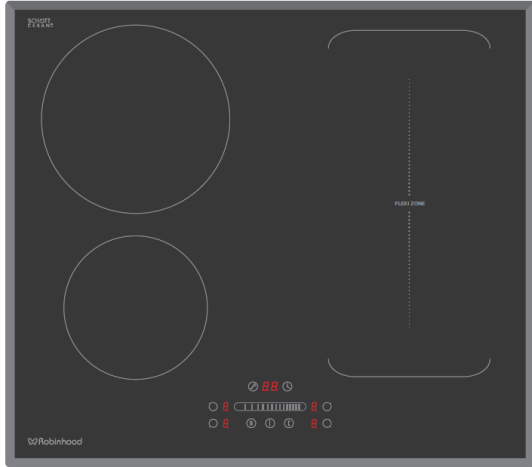

Description

ROBINHOOD INDUCTION COOKTOP 60CM TOUCH CONTROL BEVELED GLASS
HID604FTBG

Key Features

Cooking Zones

4 cooking zones including a flexi zone

Control Type

Touch/slide control

Total Rated Power

Voltage	220-240V
Frequency	50Hz
Total Rated Power	7400W
Front Left Zone	Ø160mm, 1400/ 1500W (Booster)
Rear Left Zone	Ø210mm, 2400/ 2600W (Booster)
Front Right Zone	Ø180mm, 1800/ 2000W (Booster)
Rear Right Zone	Ø180mm, 1800/ 2000W (Booster)

Product Dimensions (W*D*H)	590*520*60 mm
Carton Dimensions (W*D*H)	690*645*155 mm
Cut-out Dimensions (W*D)	560*490 mm
Gross/Net Weight	10/8 Kg