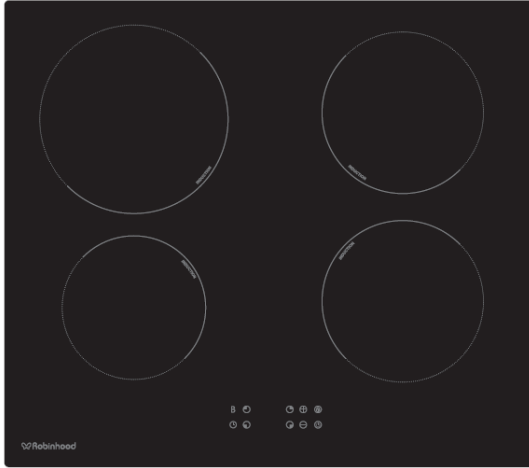

## Description

ROBINHOOD 60CM INDUCTION COOKTOP  
**HIC604TFG**

### Cooking Zone

4 Zones