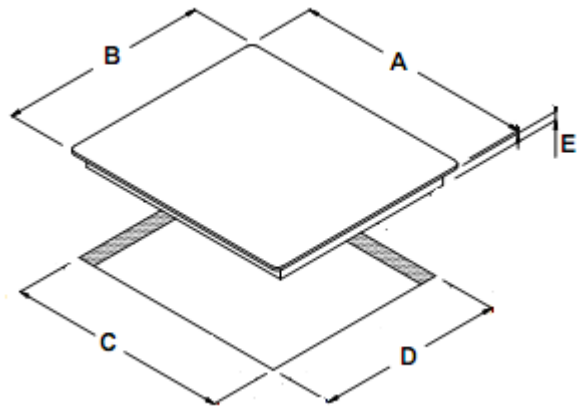

## Dimensions

Cooktop size		
Width	A	579mm
Depth	B	500mm
Cut out width	C	555mm
Cut out depth	D	473mm
Height	E	50mm