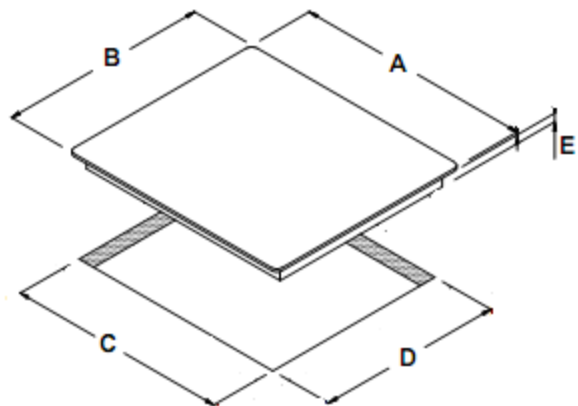

Description: **Robinhood 4 burner gas cooktop including Wok, 60cm**

Model Numbers: **HGA604FKSS**

Typical design

Dimensions

Cooktop size		
Width	A	579mm
Depth	B	500mm
Cut out width	C	555mm
Cut out depth	D	473mm
Height	E	50mm

Specifications

Feed		Burner	Injector 1/100mm	Thermal Capacity W	Consumption
Type	Pressure mbar				
Natural Gas G20	10/20	Fast	155/129	3000	286
		Semi fast	117/101	1750	167
		Auxiliary	92/77	1000	95
		Wok Dual	70A-150B/63A-121B	3500	333
		Wok Dual	70A-170B/63A-140B	4250	405
LPG Gas G30/G31	28-30/27.5	Fast	87/94	3000	218
		Semi fast	66/70	1750	127
		Auxiliary	50/56	1000	73
		Wok Dual	37A-90B/44A-96B	3500	254
		Wok Dual	37A-97B/44A/100B	4250	309
Town Gas G110	8-10	Fast	320	3000	680
		Semi fast	192	1750	398
		Auxiliary	150	1000	227
		Wok Dual	150A/350B	3500	794