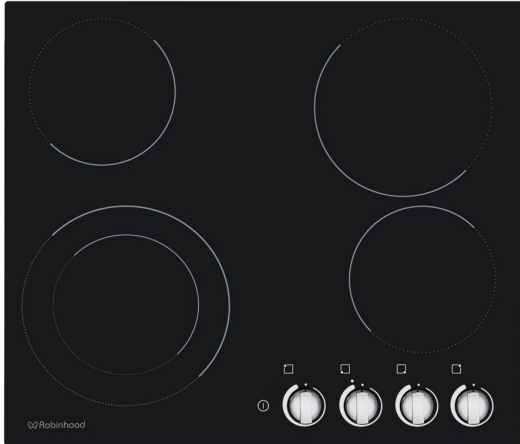

Description

ROBINHOOD 60CM CERAMIC COOKTOP KNOB CONTROL
HEG604FKG

Key Features

Cooking Zones

4 cooking zones including a dual zone

Control Type

Knob control

Total Rated Power

6400W

Added Safety Feature

Digital On/Off touch button for extra safety protection

Specifications

Technical Details

Voltage	220-240V
Frequency	50/60Hz
Power Settings	15 stages
Total Rated Power	6400W
Front Left Zone	Ø160-230mm, 1000W-2200W
Rear Left Zone	Ø165mm, 1200W
Front Right Zone	Ø165mm, 1200W
Rear Right Zone	Ø200mm, 1800W