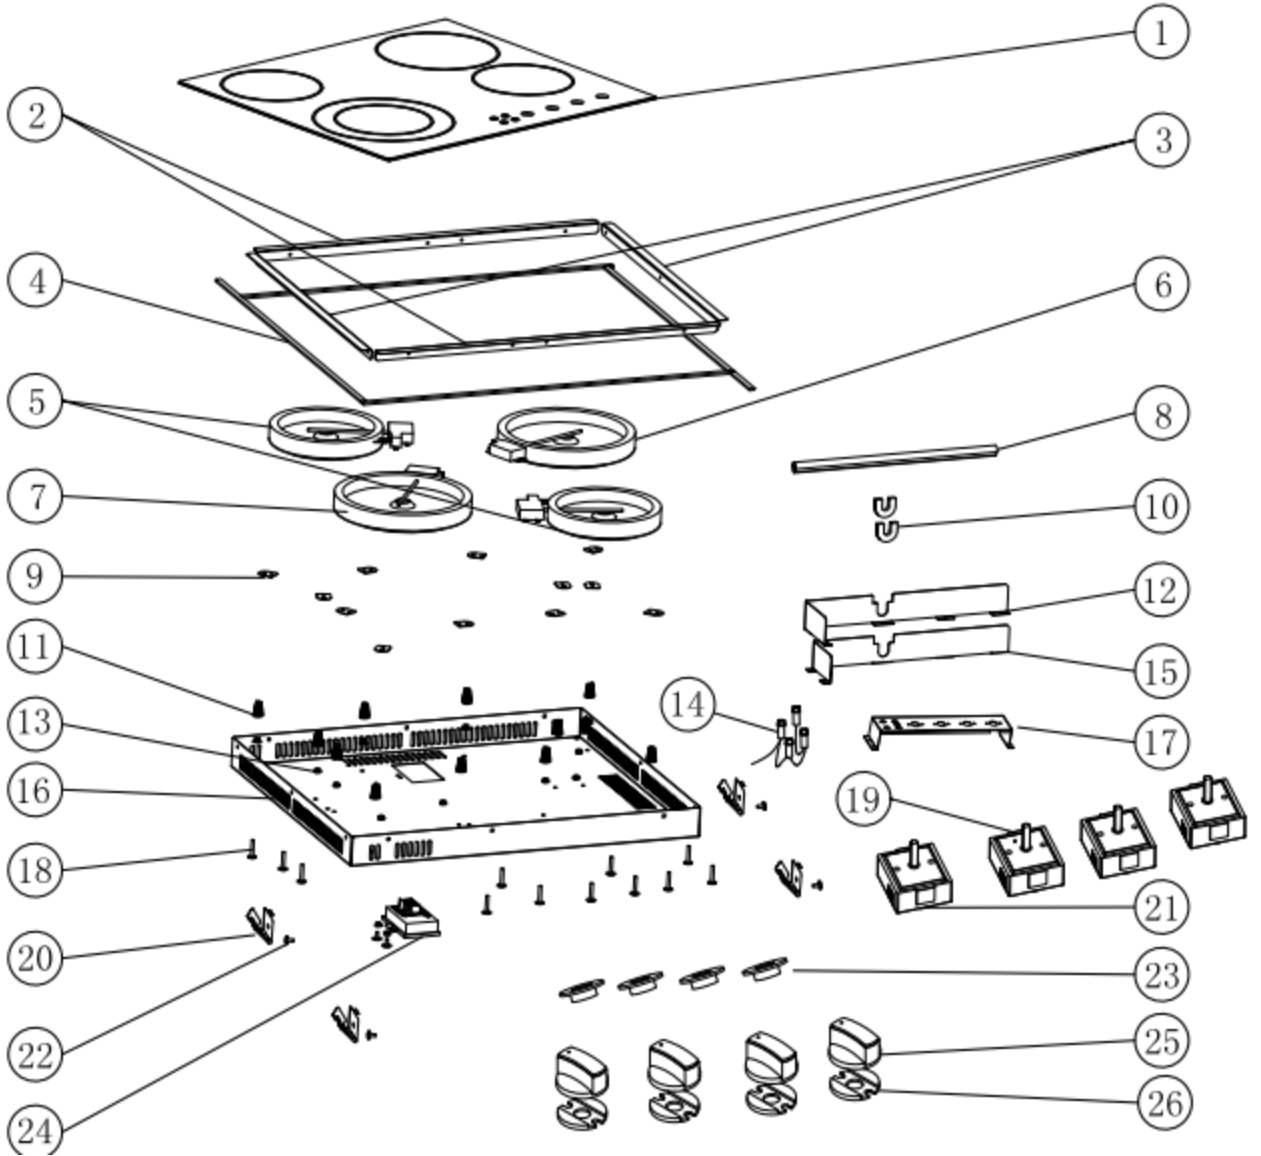

Description:

**Robinhood Ceramic Electric Cooktop 60cm**

Model Numbers:

**HED604FKG**

## Wiring diagram

Drawing Ref Number	Part Code	DESCRIPTION
1&2&3	2551500052	Glass with fixing brackets
5	240100009	1200W element (small) with brackets
6	240100008	1800W element (big) with brackets
7	240100013	2200W element (big) with brackets
14	240060012	Residual heat indicators
19	240250018	Mechanical control (single circle)
21	240250020	Mechanical control (dual circles)
24	240200003	Connection box of power cable
25&26	9900200010	Knob
Not Shown	9900200014	Screw / Installation Kit