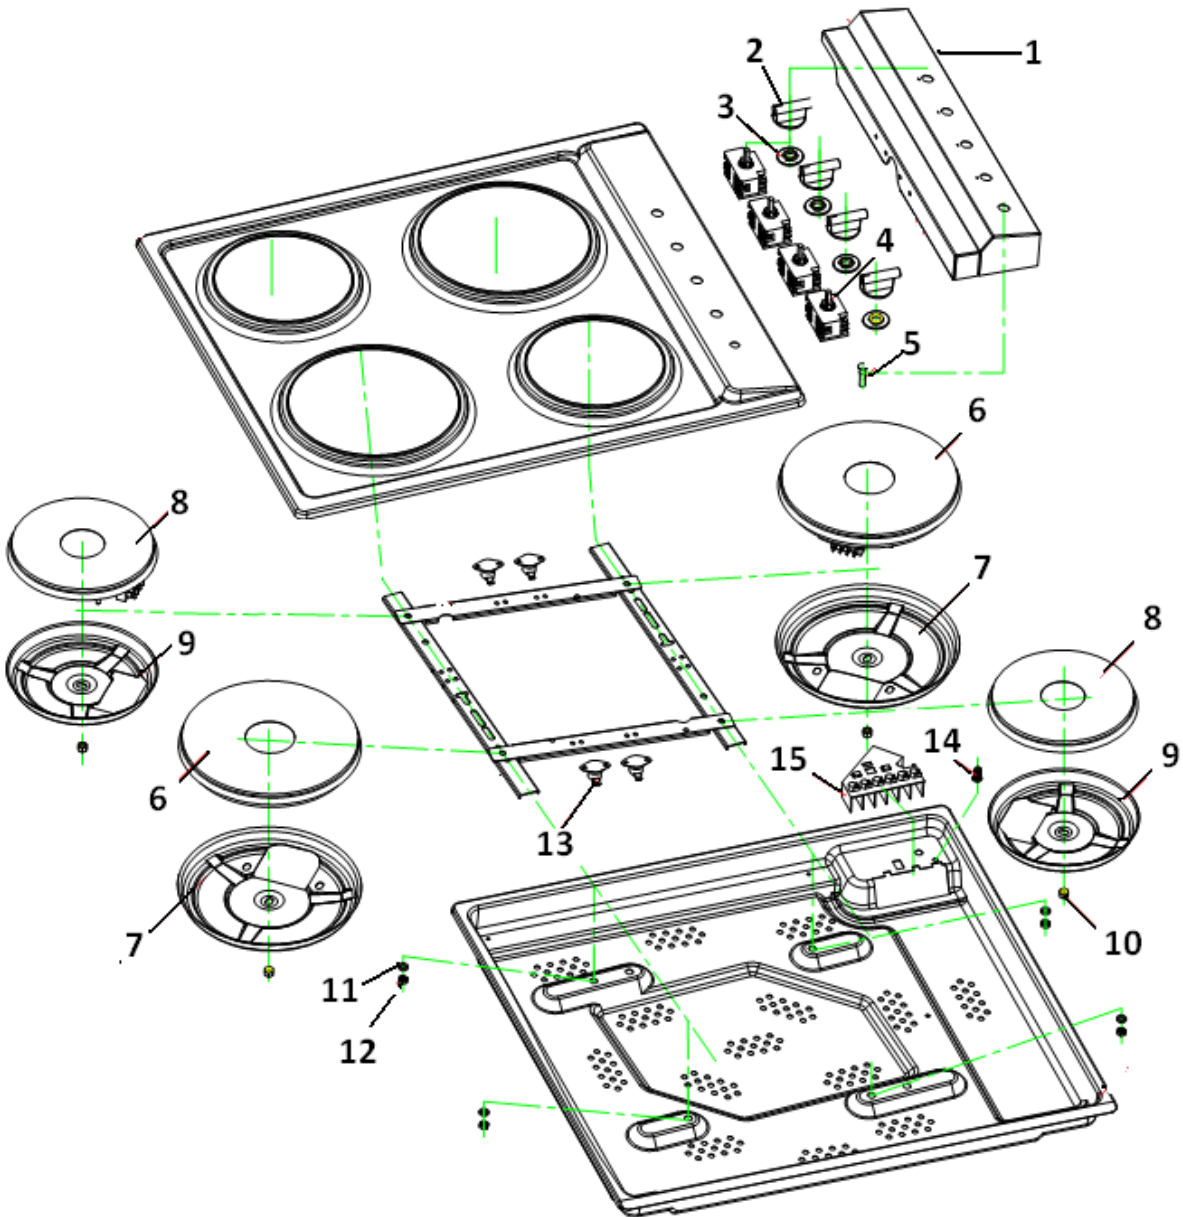

Description:

Robinhood Alto electric cooktop 60cm

Model Numbers:

HEC604SKSS

Parts list

Item	Description	Part number
1	Thermal baffle for switch	300369
2	Control knob	300445
3	Screw for switch	300368
4	Control switch	300367
5	Indication light	300361
6	180 hotplate 2000W	300365
7	Pressure plate for 180 hotplate	300363
8	145 hotplate 1500W	300364
9	Pressure plate for 145 hotplate	300362
10	M6 Screw cap	300371
11	M6 screwed cap	300372
12	Gasket	300370
13	Thermostat	300366
14	M6x8 Copper screw	300373
15	Electrical connection box	300360
NS	Installation kit (not shown)	300374

Wiring diagram

- 1 Wire connector
- 2 Indicator
- 3 Switch
- 4 \varnothing 145 hot plate
- 5 \varnothing 180 hot plate

New Zealand

Parbury Ltd
 Telephone: 0800 760 667
 Facsimile: 0800 276 246
 Email: enquiries@robinhood.co.nz
www.robinhood.co.nz