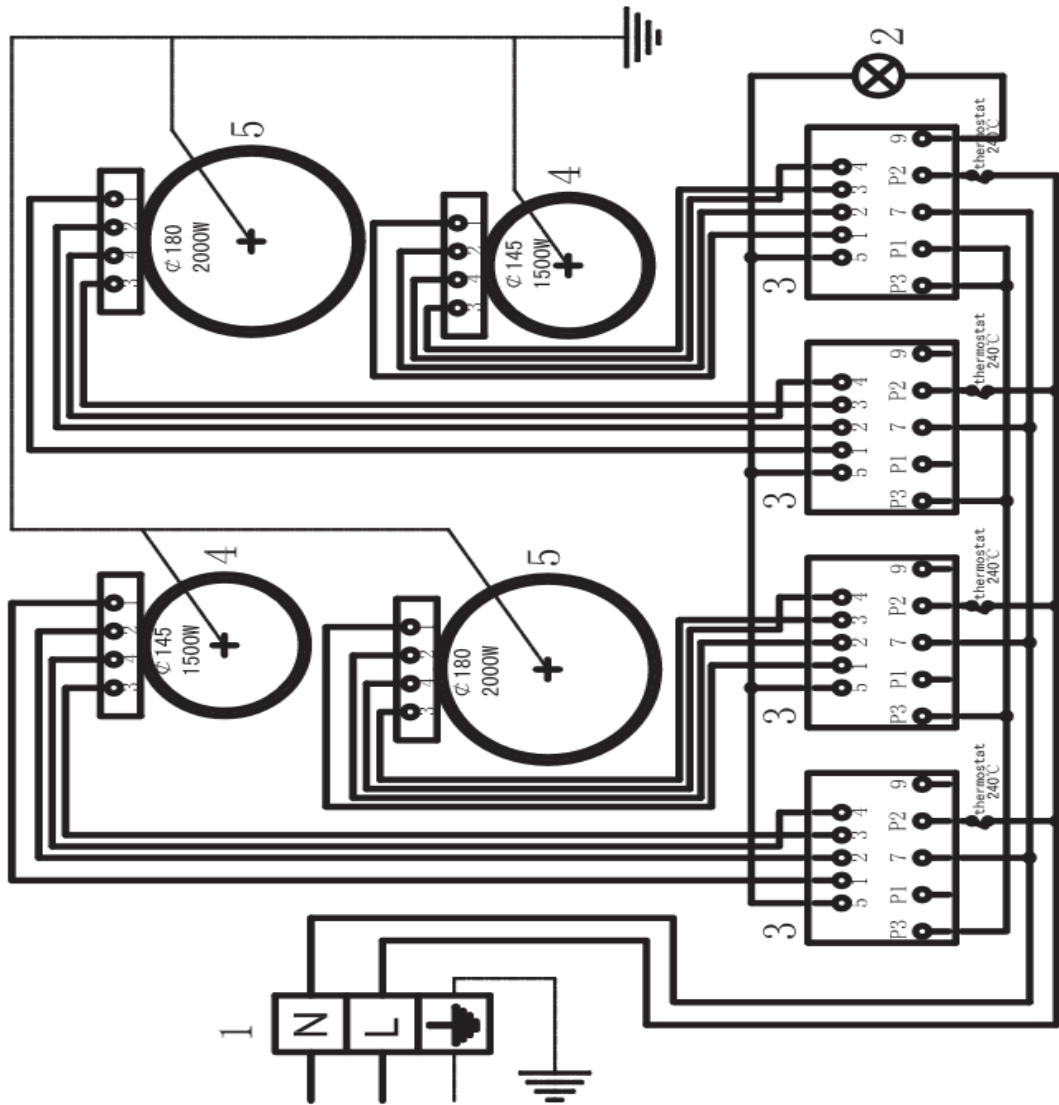

Description:

Robinhood Alto electric cooktop 60cm

Model Numbers:

HEC604SKSS

Parts list

Item	Description	Part number
1	Thermal baffle for switch	300369
2	Control knob	300445
3	Screw for switch	300368
4	Control switch	300367
5	Indication light	300361
6	180 hotplate 2000W	300365
7	Pressure plate for 180 hotplate	300363
8	145 hotplate 1500W	300364
9	Pressure plate for 145 hotplate	300362
10	M6 Screw cap	300371
11	M6 screwed cap	300372
12	Gasket	300370
13	Thermostat	300366
14	M6x8 Copper screw	300373
15	Electrical connection box	300360
NS	Installation kit (not shown)	300374

Wiring diagram

- 1 Wire connector
- 2 Indicator
- 3 Switch
- 4 \varnothing 145 hot plate
- 5 \varnothing 180 hot plate

New Zealand

Parbury Ltd
 Telephone: 0800 760 667
 Facsimile: 0800 276 246
 Email: enquiries@robinhood.co.nz
www.robinhood.co.nz