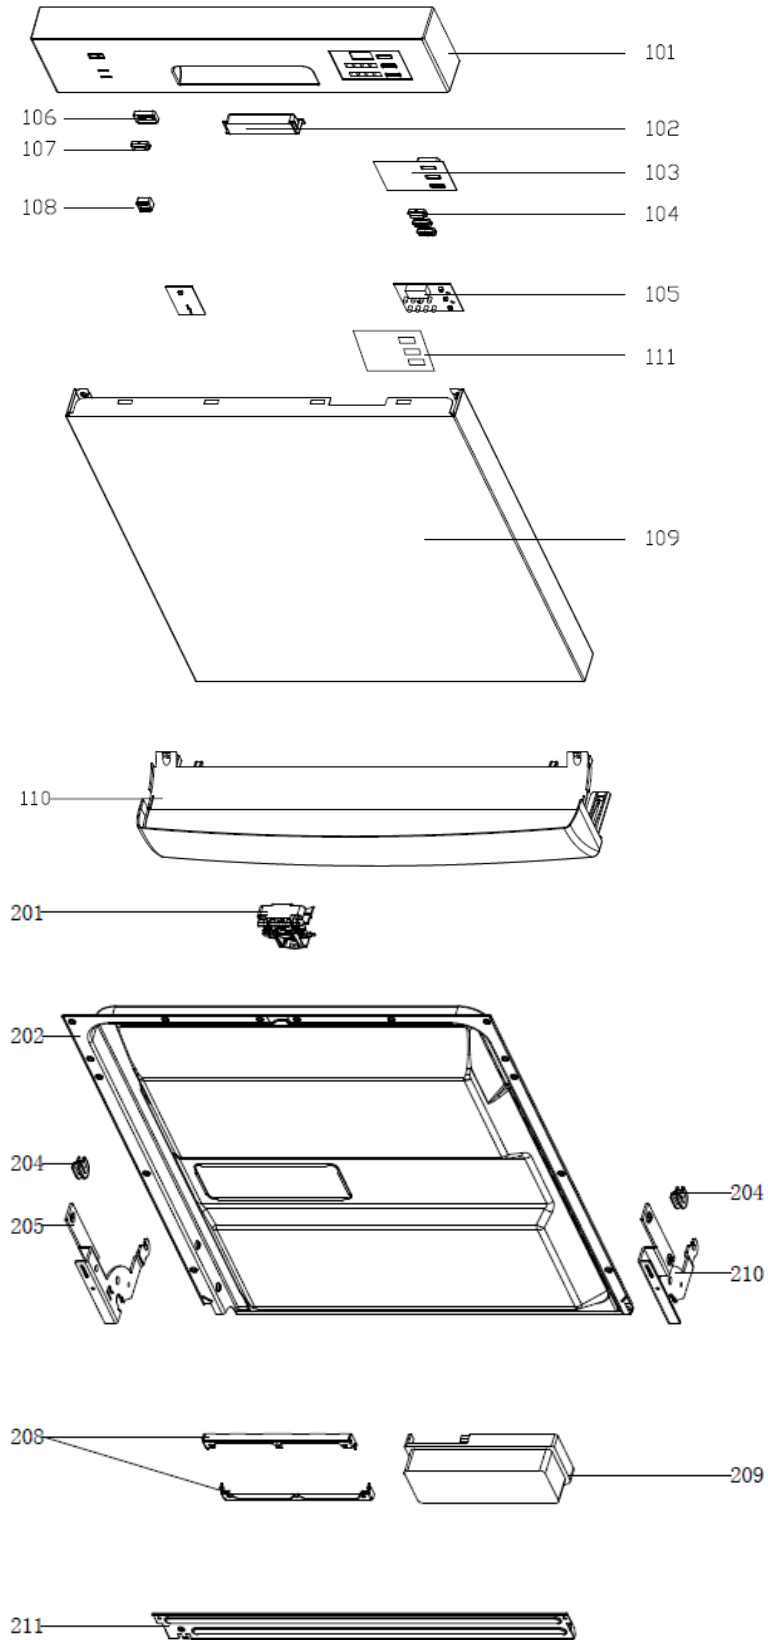

Description: **ROBINHOOD 60CM DISHWASHER 6 FUNCTION STAINLESS STEEL/ WHITE/BLACK**
Model Number: **DWM12P6FWH, DWM12P6FSS,DWM12P6FBK**

Model pictured: **DWM12P6FWH/DWM12P6FSS/DWM12P6FBK**

Exploded view

Exploded view