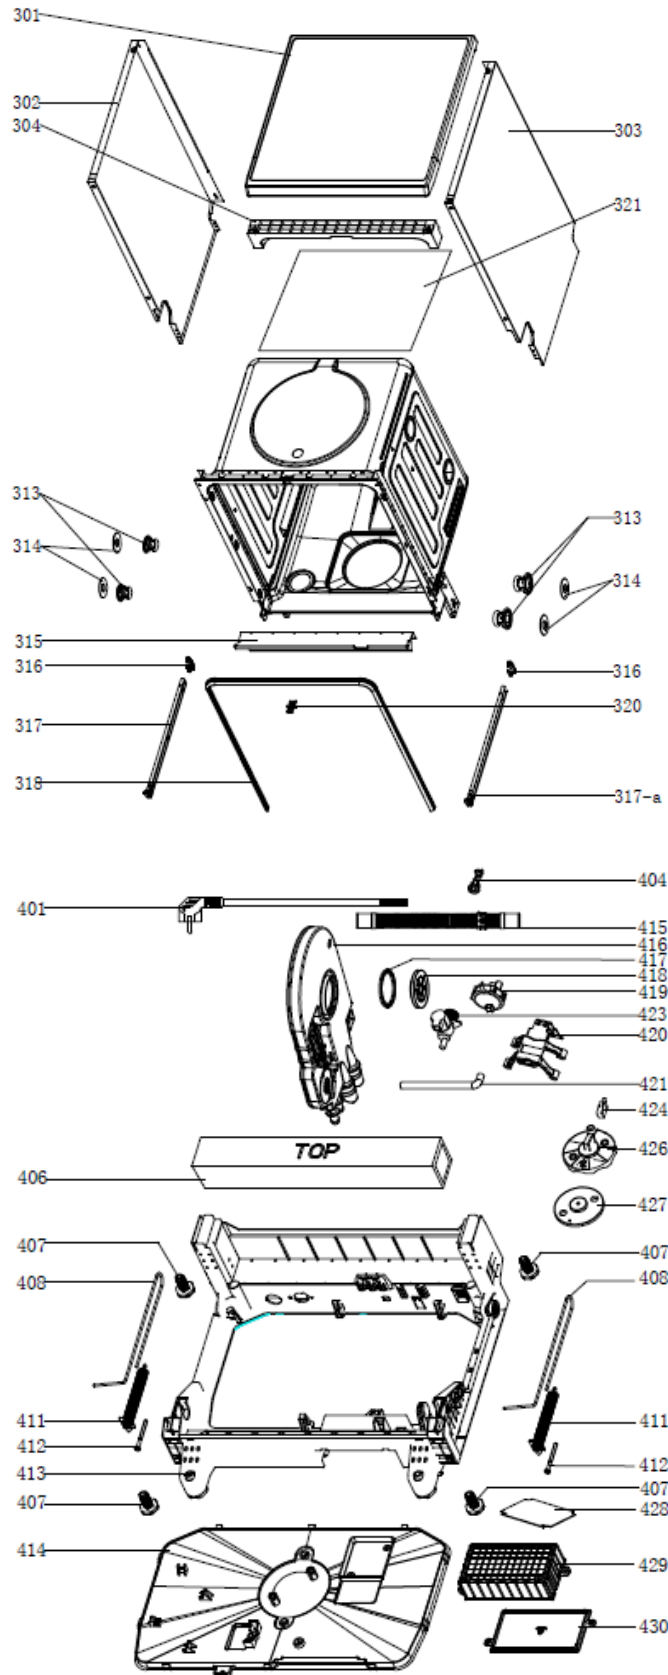

Description: **ROBINHOOD 60CM DISHWASHER 6 FUNCTION STAINLESS STEEL/ WHITE/BLACK**
Model Number: **DWM12P6FWH, DWM12P6FSS,DWM12P6FBK**

Model pictured: **DWM12P6FWH/DWM12P6FSS/DWM12P6FBK**

Exploded view

Exploded view