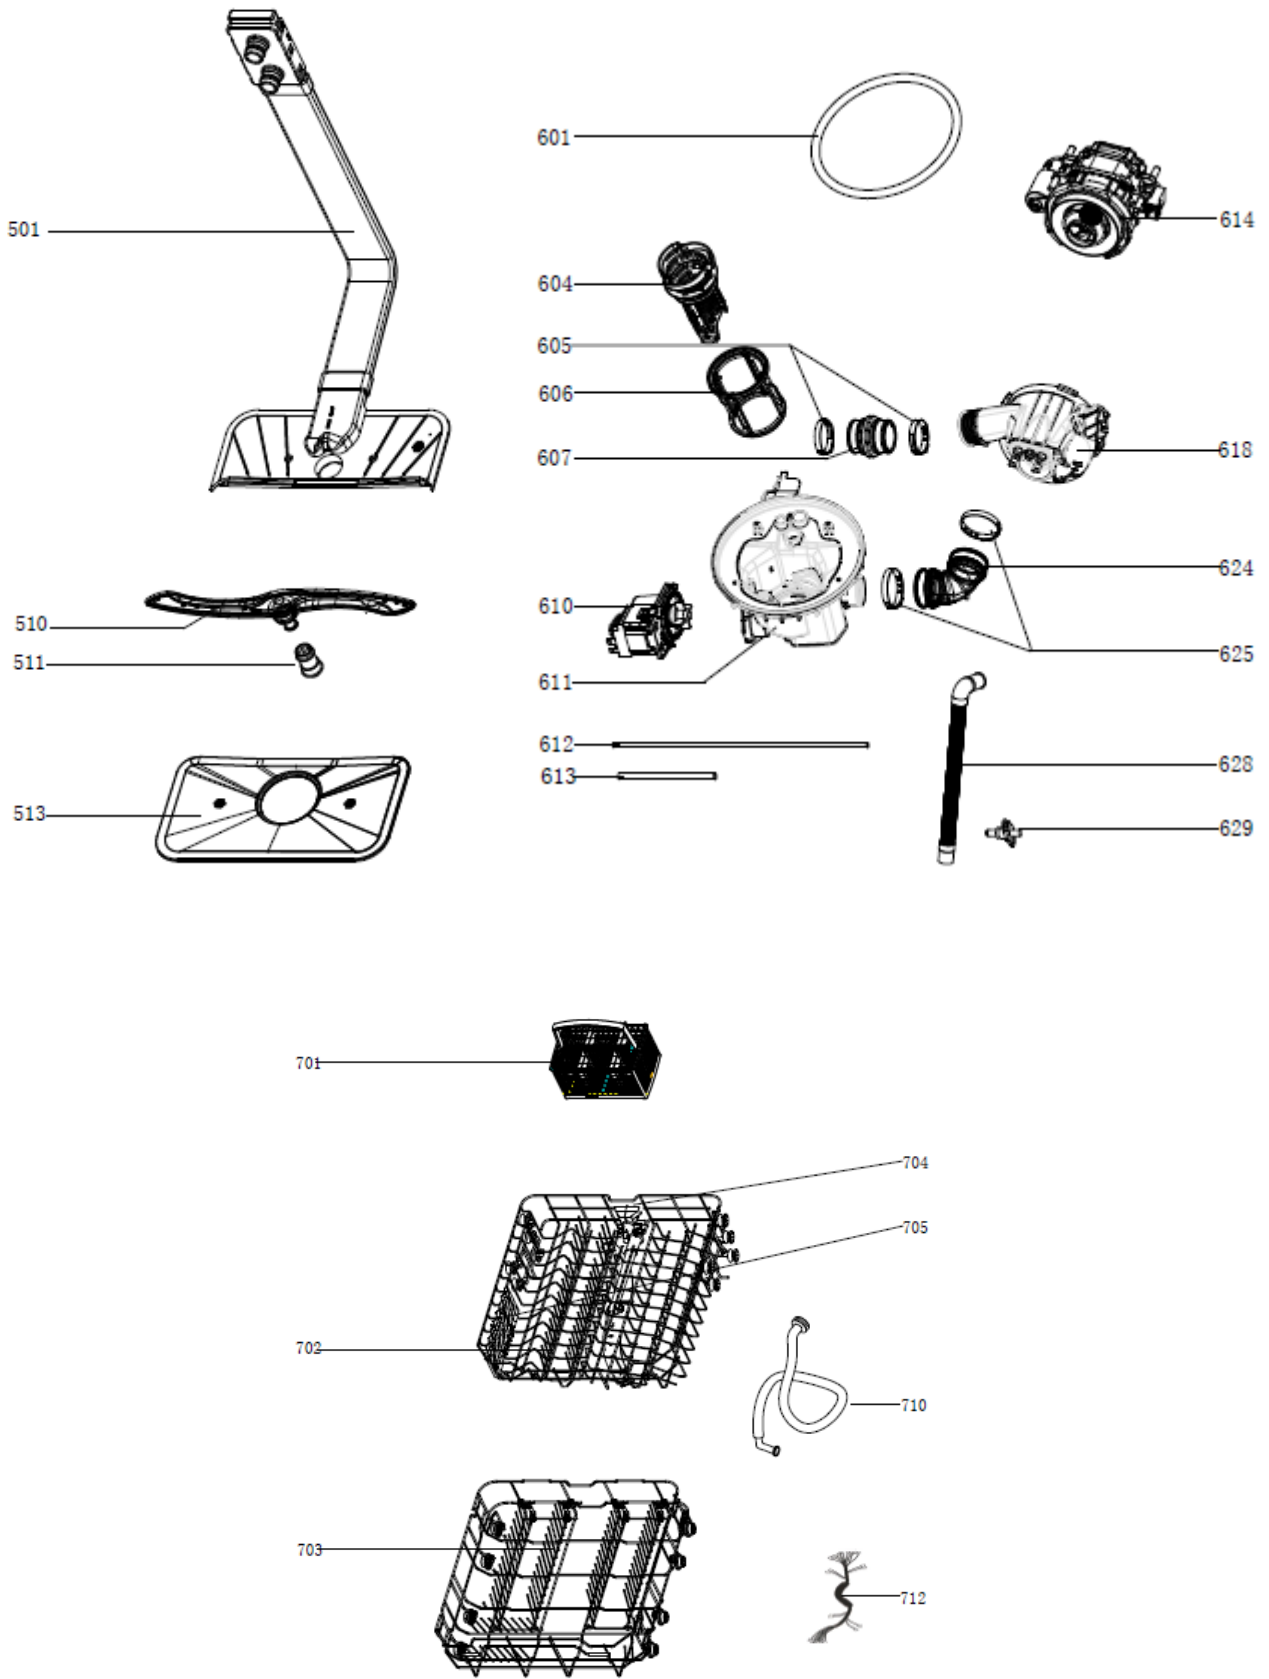

Exploded view

Parts List

Part Ref.	Description	Part No.
101	CONTROL PANEL – WHITE	12176000A40047
	CONTROL PANEL – STAINLESS STEEL	12176000A40049
102	HANDLECOVER – WHITE	12176000002240
	HANDLECOVER – STAINLESS STEEL	12176000020095
103	WATERPROOFCOVER	12676000001763
104	BUTTON – WHITE	12176000016312
	BUTTON –STAINLESS STEEL	12176000017178
105	DISPLAY PCB BOARD	17176000015157
106	WATERPROOFCOVER	12676000001762
107	BUTTON – WHITE	12176000016310
	BUTTON – STAINLESS STEEL	12176000017182
108	LAMP COVER	12176000016311
109	OUTER DOOR - WHITE	12276000006660
	OUTER DOOR – STAINLESS STEEL	12276000006442
110	BASEBOARD – WHITE	12176000004079
	BASEBOARD – STAINLESS STEEL	12176000003979
111	CONTROL PANEL OVERLAY	12176000A40048
201	DOOR SWITCH	17476000007454
202	INNER DOOR ASSEMBLY	12276000005288
204	FRICTION STRIP HOOKING CLAMPING	12176000003629
205	LEFT HINGE ASSEMBLY	12276000001731
208	DISPENSER BRACKET	12276000001459
209	DISPENSER	17476000001457
210	RIGHT HINGE ASSEMBLY	12276000001778
211	HINGE JOIN BOARD	12276000001852
301	TOP PANEL – WHITE	12176000018923
	TOP PANEL –STAINLESS STEEL	12176000018925
302	LEFT SIDE PANEL – WHITE	12276000000972
	LEFT SIDE PANEL – STAINLESS STEEL	12276000000830
303	RIGHT SIDE PANEL – WHITE	12276000001246
	RIGHT SIDE PANEL – STAINLESS STEEL	12276000000977
304	UPPER BACK SUPPORT	12176000003869
313	RAIL SUPPORT ASSEMBLY	12176000010412
314	BASKET GUIDER SUPPORTING HOLDER	12176000008573
315	ANTI-NOISE BORAD	12276000001818
316	BASKET GUIDER LINK STOPPER(BACK)	12176000008496
317	UPPER BASKET GUIDER(LEFT)	12276000001357
317-a	UPPER BASKET GUIDER(RIGHT)	12276000001360
318	TANK GASKET	12676000003821
320	DOOR LOCK HOOK	12176000009491
321	BACK COVER BOARD	12176000010248
401	POWER CORD	17476000000143
404	POWER CORD CLASPER	12176000009490
406	COUNTERWEIGHT	12776000000023
407	FOOT	12176000009741
408	DOOR ROPE	12976000000392
411	DOOR SPRING ASSEMBLY	12976000000133