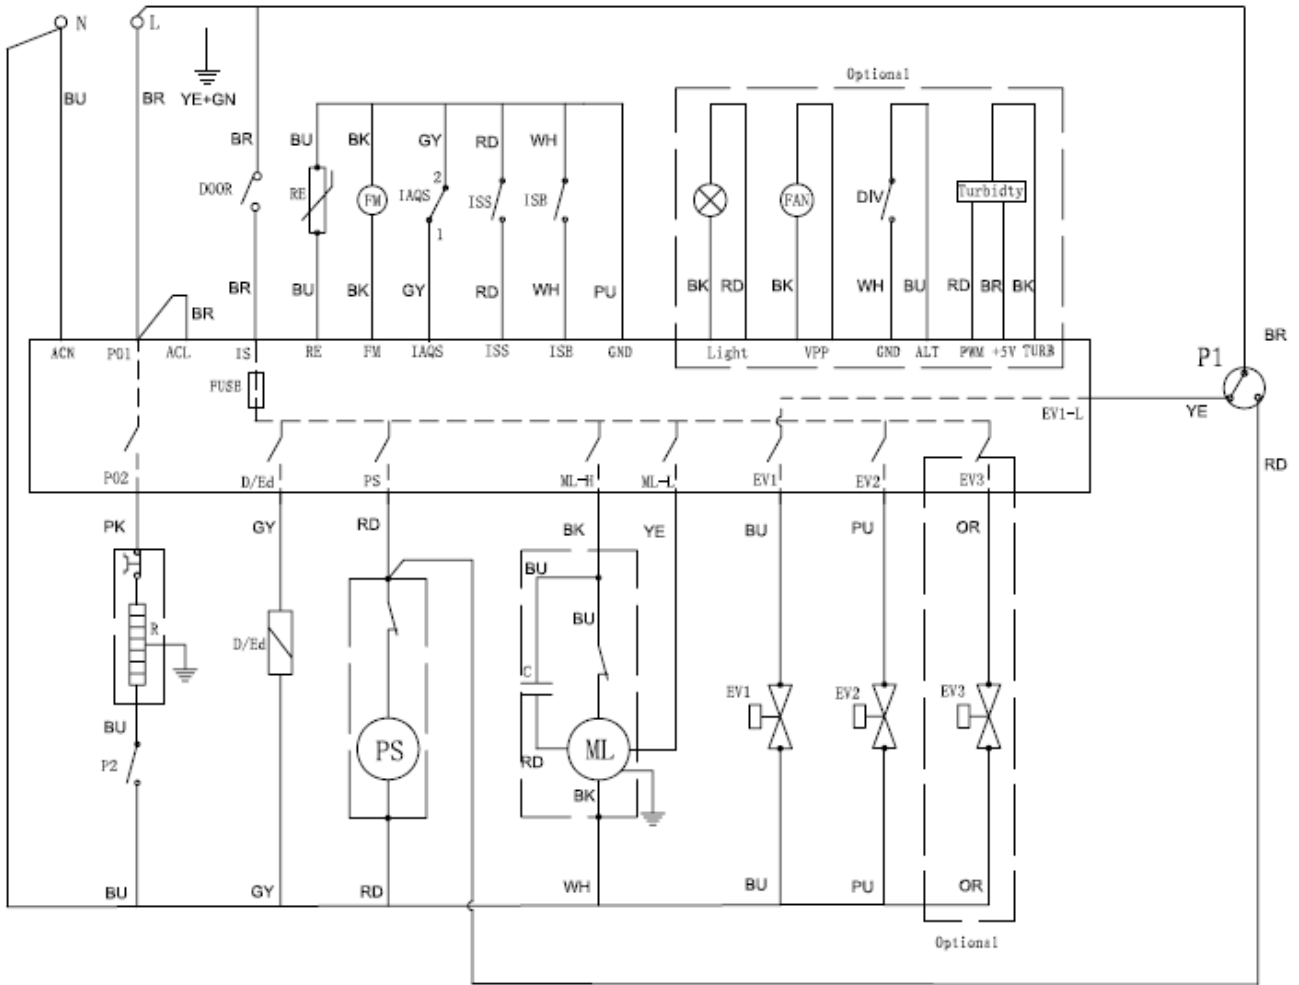

Wiring diagram

220-240V/50HZ

New Zealand

Monaco Corporation Ltd
Telephone: (09) 415 6000
Facsimile: (09) 415 7400
Email: enquiries@robinhood.co.nz
www.robinhood.co.nz

Australia

Shriro Australia Pty Ltd
(ABN 28 002 386 129)
Telephone: 1800 648 556
Facsimile: 1800 628 577
Email: enquiries@robinhood.com.au
www.robinhood.com.au