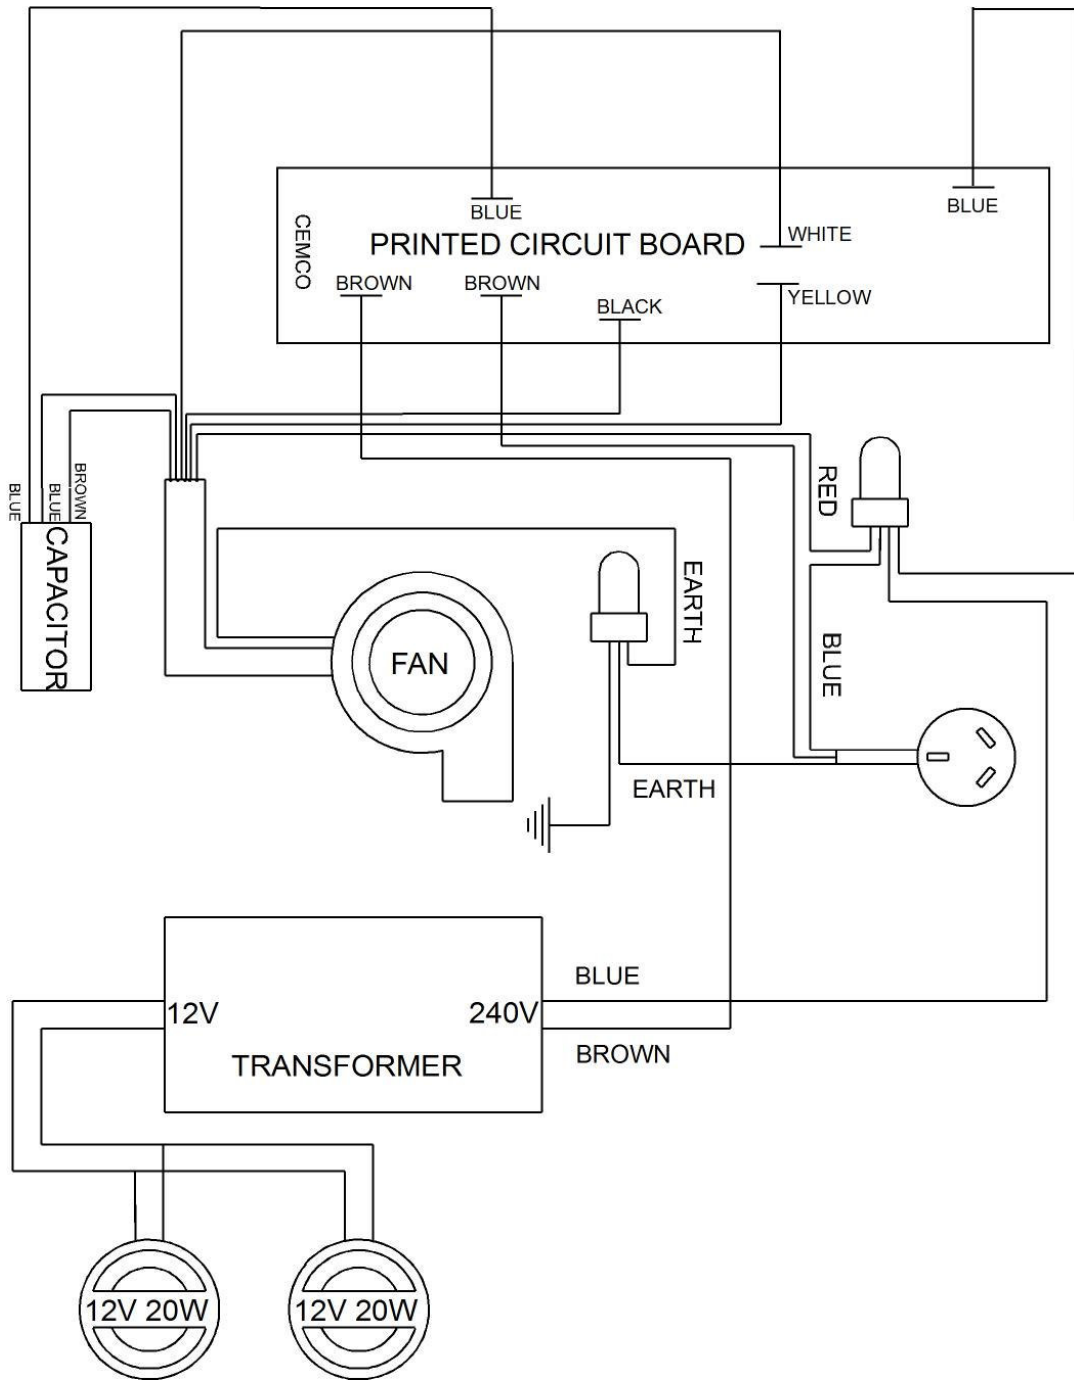

ITEM	DESCRIPTION	PART No			
		WHITE		STAINLESS STEEL	
		CR 91	CR 61	CR 91	CR 61
1	FAN MOTOR	104571			
2	CANOPY BODY				
3	TOP PANEL				
4	CHIMNEY TOP	104131WH		104013	
5	BACK PANEL				
6	CHIMNEY BOTTOM	104130WH		104012	
7	REAR CHANNEL				
8	CONTROL PANEL	104678WH	104681WH	104662	104666
9	ALUMINIUM FILTER 335 X 267	104163			
	CHARCOAL FILTER 335 X 267	104165			
10	ELECTRIC COVER	104587	104597	104587	104597
11	TRANSFORMER	104576			
12	HALOGEN LAMP SATIN	104627 POST MAR 2004			
12	HALOGEN LAMP CHROME	104081 PRE MAR 2004			
	BULB ONLY	104467			
13	CAPACITOR	104623			
14	SWITCH ASSEMBLY	104675WH		104675BL	
15	HEYCO BUSH				
	MTG. ASSEMBLY KIT	104809WH		104809SS	

Note: Some components are not available outside production.

Wiring diagram

New Zealand
Robinhood Ltd
Telephone: 0800 760 667
Facsimile: 0800 276 246
Email: enquiries@robinhood.co.nz
www.robinhood.co.nz

Australia
Robinhood PTY Ltd
Telephone: 1800 648 556
Facsimile: 1800 628 577
Email: enquiries@robinhood.com.au
www.robinhood.com.au