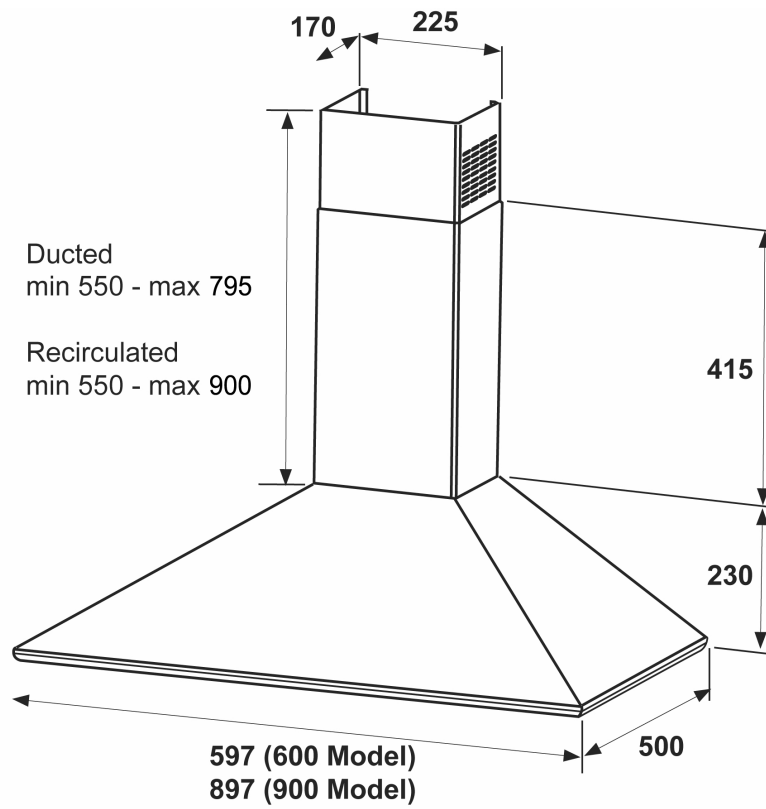

Description:

**Robinhood Canopy**

Model Numbers:

**CR61SS, CR61WH, CR91SS**

## CR61/91 Series

ITEM	DESCRIPTION	PART No			
		WHITE		STAINLESS STEEL	
		CR 91	CR 61	CR 91	CR 61
1	FAN MOTOR	104571			
2	CANOPY BODY				
3	TOP PANEL				
4	CHIMNEY TOP	104131WH		104013	
5	BACK PANEL				
6	CHIMNEY BOTTOM	104130WH		104012	
7	REAR CHANNEL				
8	CONTROL PANEL	104678WH	104681WH	104662	104666
9	ALUMINIUM FILTER 335 X 267	104163			
	CHARCOAL FILTER 335 X 267	104165			
10	ELECTRIC COVER	104587	104597	104587	104597
11	TRANSFORMER	104576			
12	HALOGEN LAMP SATIN	104627 POST MAR 2004			
12	HALOGEN LAMP CHROME	104081 PRE MAR 2004			
	BULB ONLY	104467			
13	CAPACITOR	104623			
14	SWITCH ASSEMBLY	104675WH		104675BL	
15	HEYCO BUSH				
	MTG. ASSEMBLY KIT	104809WH		104809SS	