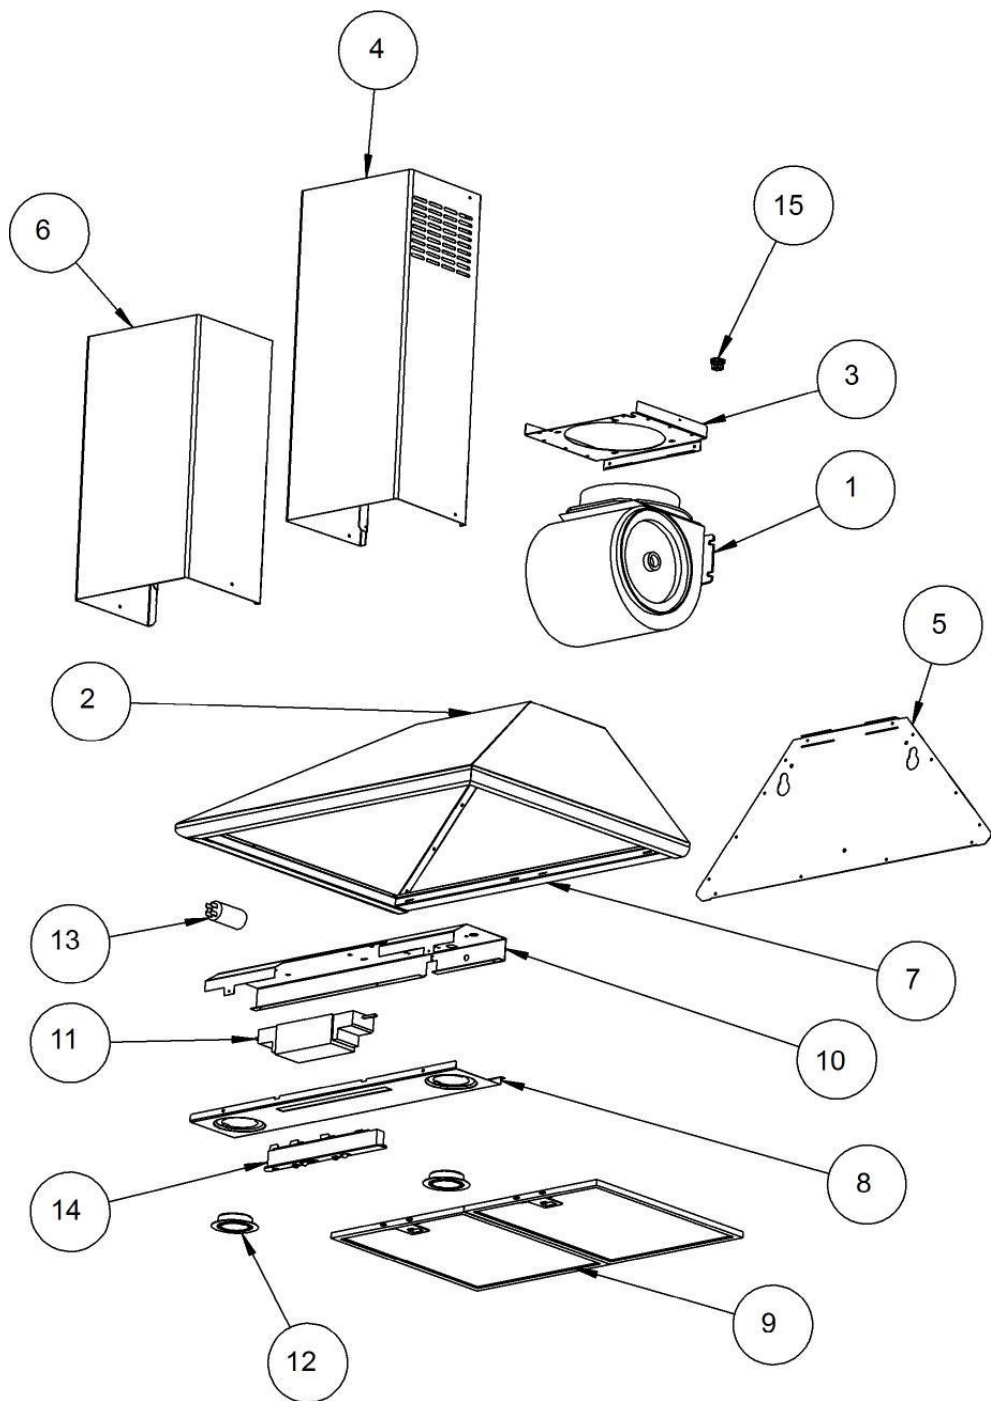

Description:

**Robinhood Canopy**

Model Numbers:

**CR61SS, CR61WH, CR91SS**

## CR61/91 Series

ITEM	DESCRIPTION	PART No			
		WHITE		STAINLESS STEEL	
		CR 91	CR 61	CR 91	CR 61
1	FAN MOTOR	104571			
2	CANOPY BODY				
3	TOP PANEL				
4	CHIMNEY TOP	104131WH		104013	
5	BACK PANEL				
6	CHIMNEY BOTTOM	104130WH		104012	
7	REAR CHANNEL				
8	CONTROL PANEL	104678WH	104681WH	104662	104666
9	ALUMINIUM FILTER 335 X 267	104163			
	CHARCOAL FILTER 335 X 267	104165			
10	ELECTRIC COVER	104587	104597	104587	104597
11	TRANSFORMER	104576			
12	HALOGEN LAMP SATIN	104627 POST MAR 2004			
12	HALOGEN LAMP CHROME	104081 PRE MAR 2004			
	BULB ONLY	104467			
13	CAPACITOR	104623			
14	SWITCH ASSEMBLY	104675WH		104675BL	
15	HEYCO BUSH				
	MTG. ASSEMBLY KIT	104809WH		104809SS	