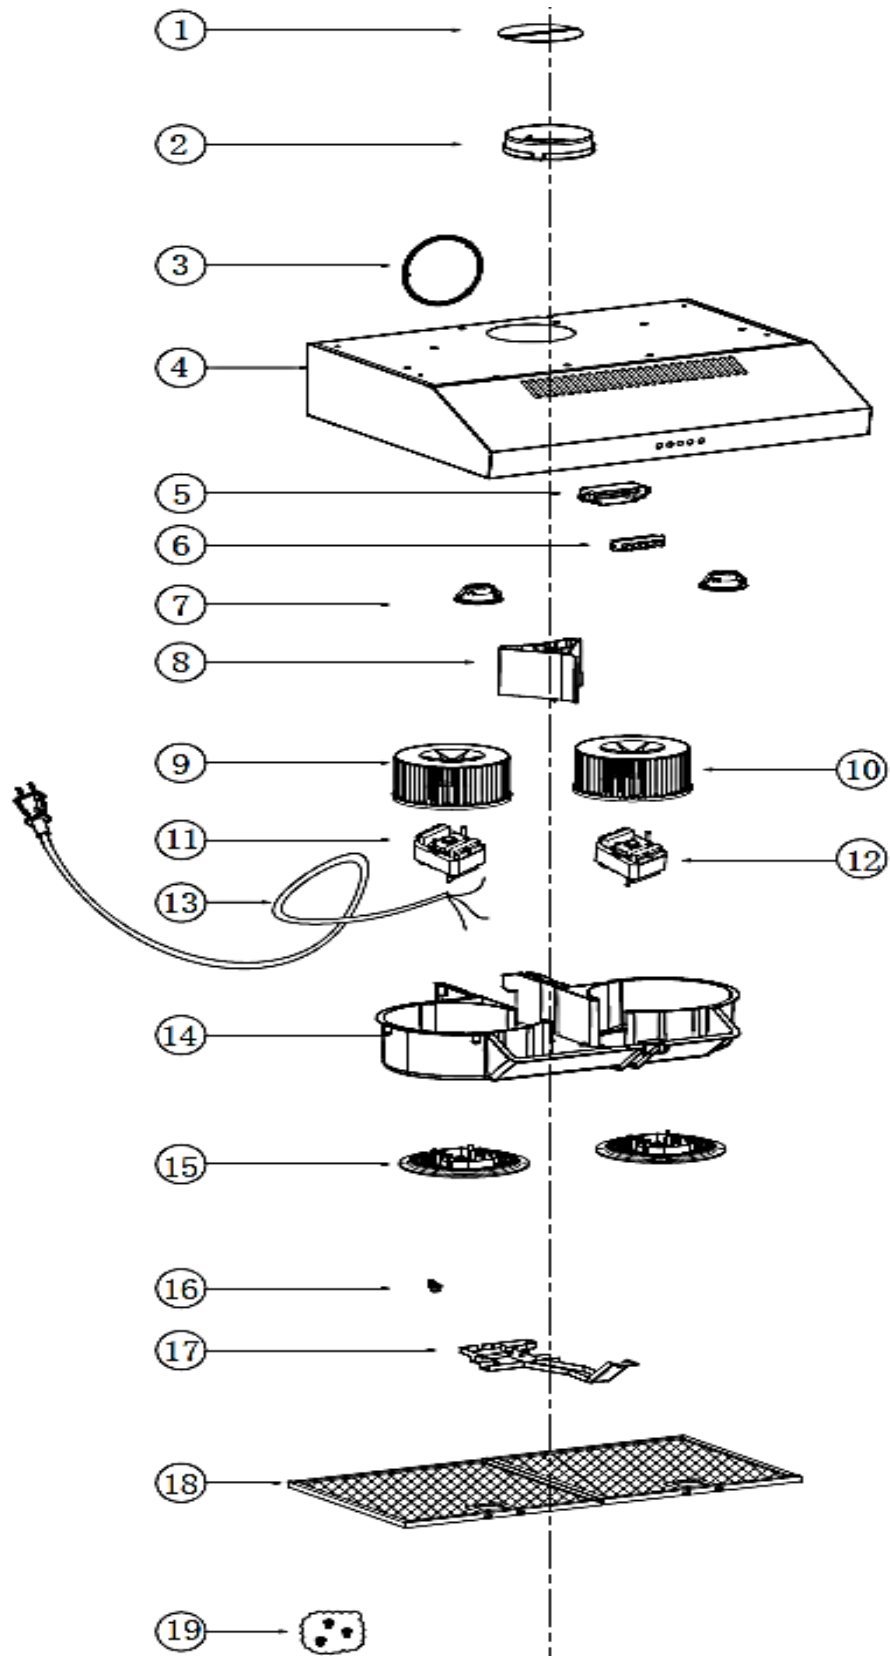

COMCAN60X/COMCAN60W

COMCAN60X/COMCAN60W

SEQ	Part Number	Description	Qty on Product
1&2	AO120	Outlet assembly	1
3	301039900042	Outlet cover	1
4	Parts not available outside of production	Rangehood Casing	1
5&6	290010300561	Switch with switch box	1
7	301040200193	Light	2
8	301030300174	Internal air baffle	1
9	301030400018	Left impeller	1
10	301030400019	Right impeller	1
11	Parts not available outside of production	Left motor	1
12	Parts not available outside of production	Right motor	1
13	301040700004	Cable with plug	1
14	Parts not available outside of production	Motor housing	1
15	301039900034	Grid	2
16	301030300190	Internal air baffle knob	1
17	301030300157	Wire cover	1
18	301060100300	Aluminium filter	2
19	AT65D2SW01	Screw bag	1