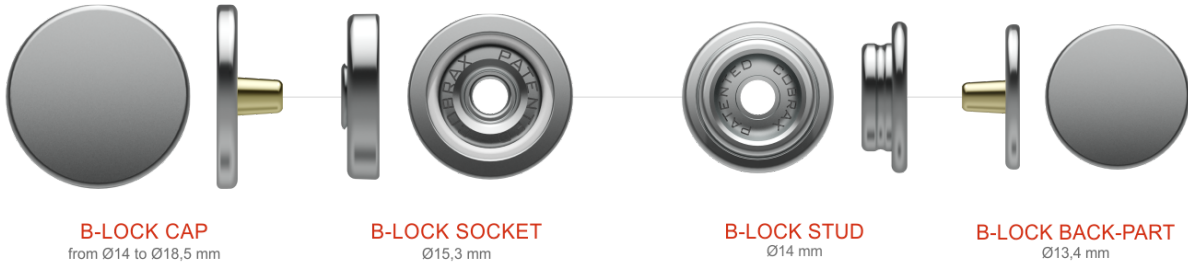

B.LOCK

Strong. Safe. Easy.

Simply b.Lock.

Innovative snap that combines the normal ease of use with high resistance to lateral traction.

A revolutionary locking system blocks the snap when there's lateral traction, but releases it for normal functionality once the traction disappears.

Try it, you'll be surprised!

Find out more:

www.b-locksnap.com

DIMENSIONS

b.Lock: be in control, under pressure