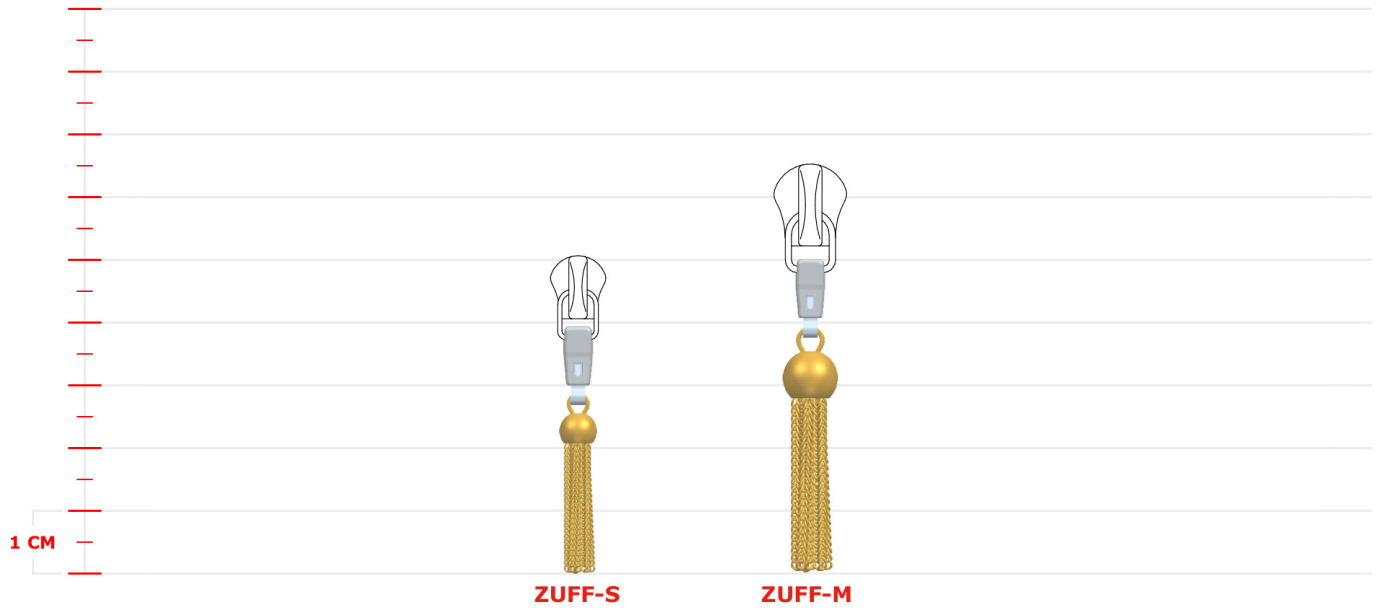

ZUFF

DIMENSIONS

CHAIN TABLE

puller dimensions	chain dimensions	chain type							
		METAL	SIMMETRICA	ELOXAL	TOP/TOPSTAR	SOLID/STAR	DECOR	DECOR E	AQUAZip®
S	4	✓	✓				✓	✓	✓
	4H	✓							
M	6	✓	✓	✓	✓	✓	✓	✓	✓
	8	✓	✓	✓	✓	✓	✓	✓	✓
	10	✓			✓	✓			

AVAILABLE BODY SLIDERS

UNIVERSAL

UNIVERSAL DOUBLE BRIDGE

3 PIECE

BATA

KOBO

KOBO BAGS

MATI

SINUS

BAJONETT

* assembly to be verified