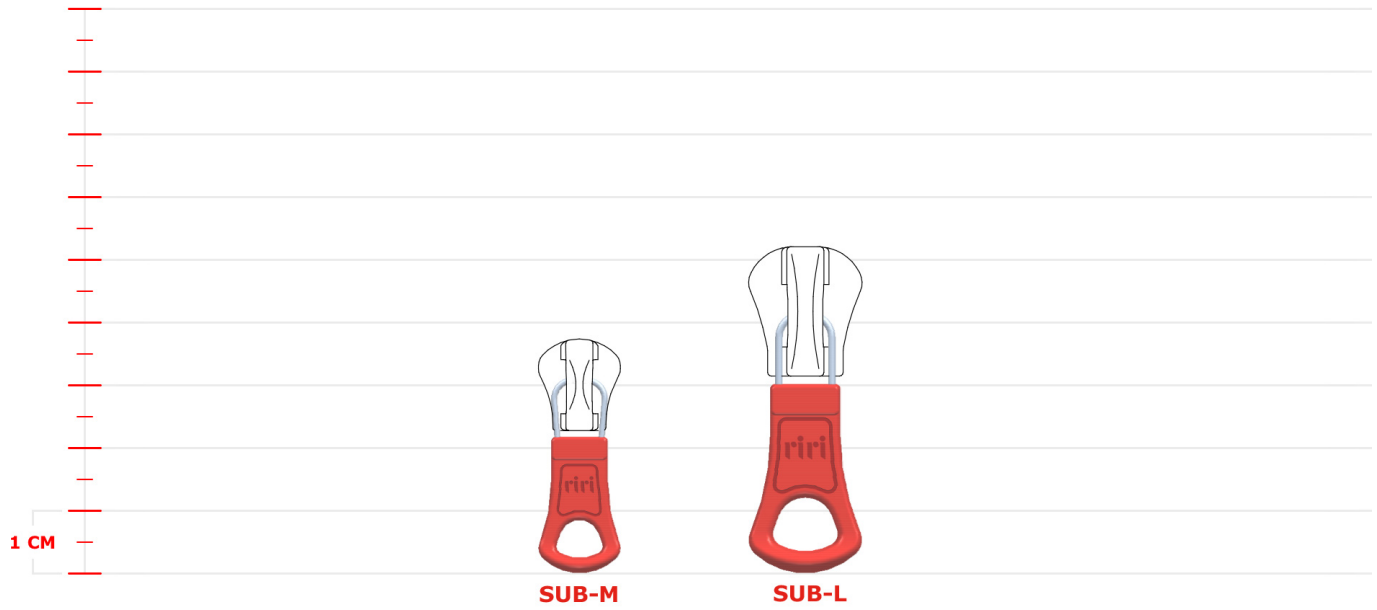

---

SUB

---

DIMENSIONS

## CHAIN TABLE

puller dimensions	chain dimensions	chain type		
		 DECOR	 DECOR E	 AQUAZip®
M	4	✓	✓	✓
	6	✓	✓	✓
L	8	✓	✓	✓
	10		✓	

## AVAILABLE BODY SLIDERS

UNIVERSAL

UNIVERSAL DOUBLE BRIDGE

---

PLASTIC UNIVERSAL

---

PLASTIC DOUBLE BRIDGE

\* assembly to be verified