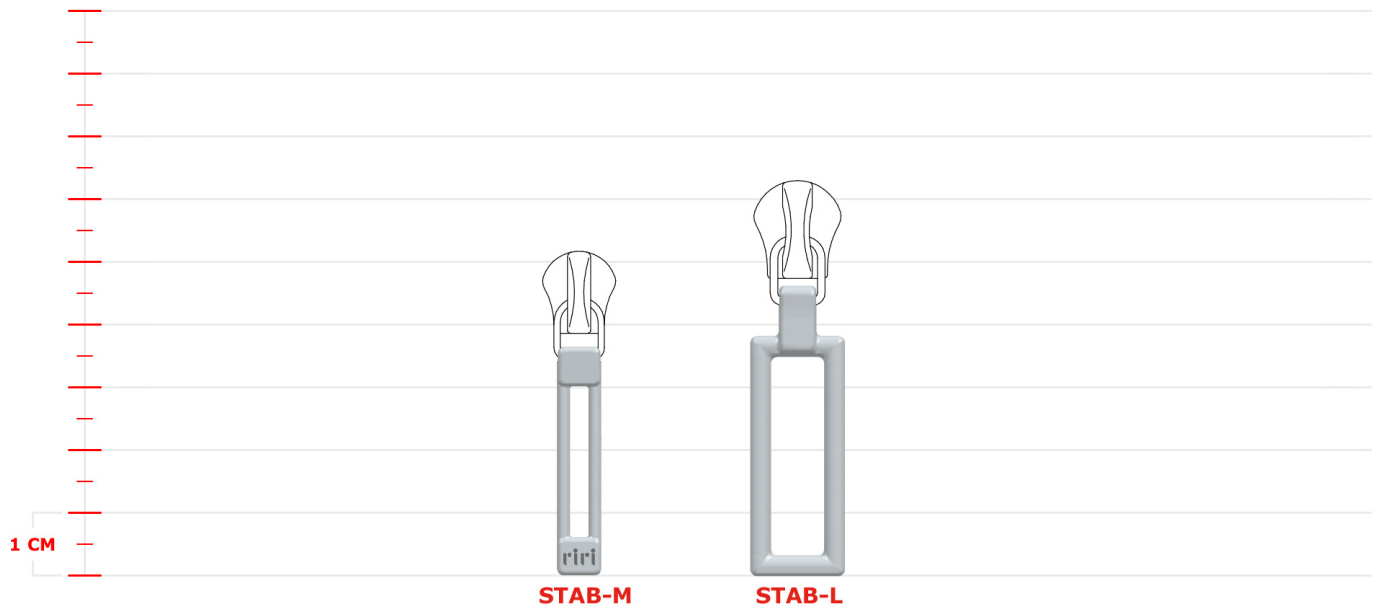

STAB

DIMENSIONS

CHAIN TABLE

puller dimensions	chain dimensions	chain type							
		METAL	SIMMETRICA	ELOXAL	TOP/TOPSTAR	SOLID/STAR	DECOR	DECOR E	AQUAZip®
M	4	✓	✓				✓	✓	✓
	4H	✓							
	6	✓	✓	✓	✓	✓	✓	✓	✓
L	8	✓	✓	✓	✓	✓	✓	✓	✓
	10	✓			✓	✓		✓	

SINUS

PLASTIC UNIVERSAL

PLASTIC DOUBLE BRIDGE

BAJONETT

* assembly to be verified