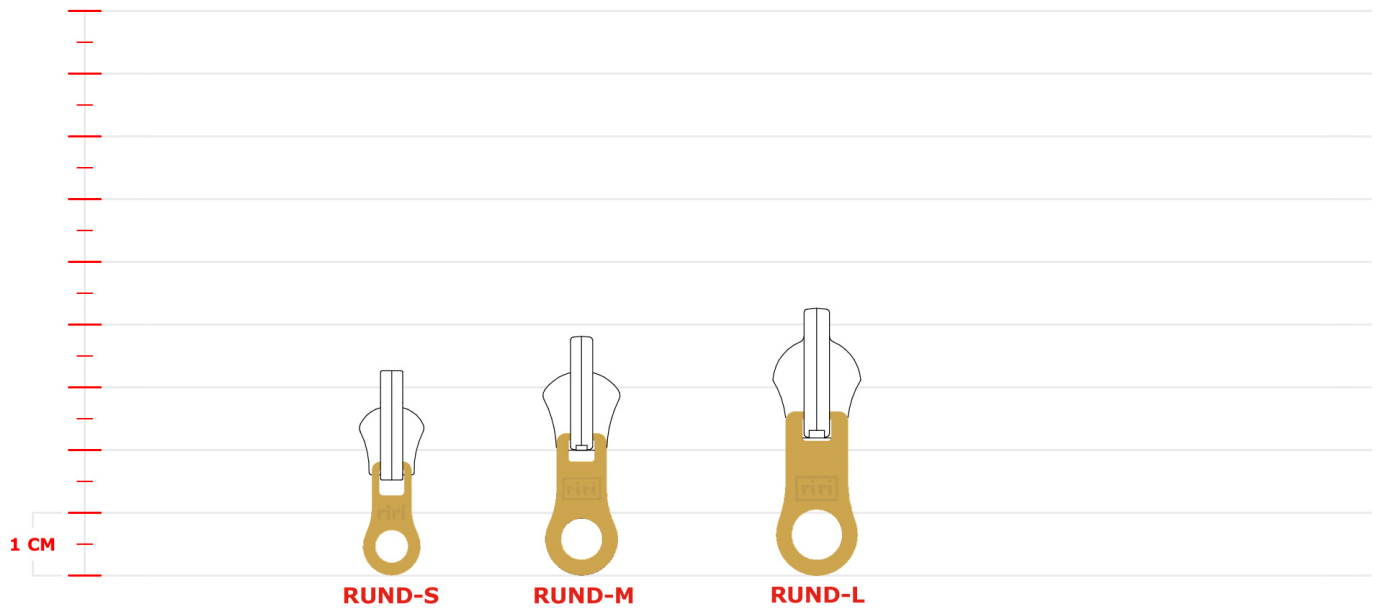

RUND

DIMENSIONS

CHAIN TABLE

puller dimensions	chain dimensions	chain type							
		METAL	SIMMETRICA	ELOXAL	TOP/TOPSTAR	SOLID/STAR	DECOR	DECOR E	AQUAzip®
S	4	✓	✓	✓					
M	6	✓	✓	✓	✓		✓	✓	✓
L	8	✓	✓	✓	✓	✓	✓	✓	✓

AVAILABLE BODY SLIDERS

REVERSIBLE

* assembly to be verified