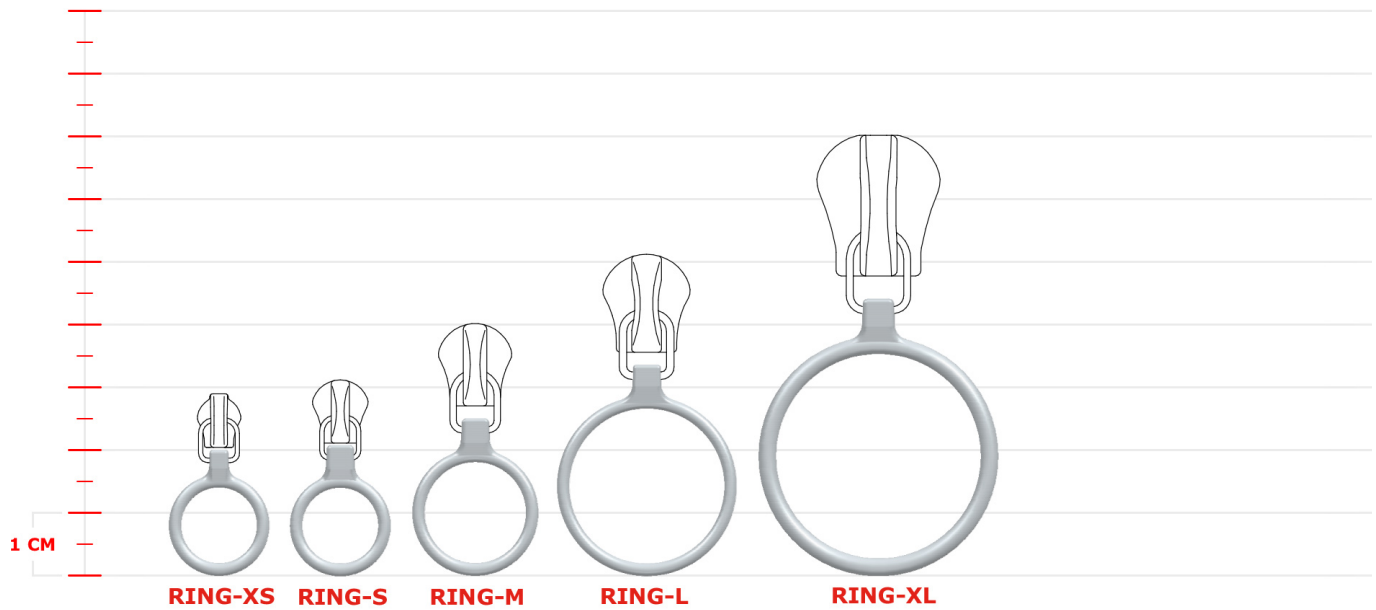

# RING

---

## DIMENSIONS

## CHAIN TABLE

puller dimensions	chain dimensions	chain type							
		METAL	SIMMETRICA	ELOXAL	TOP/TOPSTAR	SOLID/STAR	DECOR	DECOR E	AQUAzip®
XS	3				✓	✓			
S	4	✓	✓				✓	✓	✓
	4H	✓							
M	6	✓	✓	✓	✓	✓	✓	✓	✓
L	8	✓	✓	✓	✓	✓	✓	✓	✓
	10	✓			✓	✓			
XL	14	✓					✓		