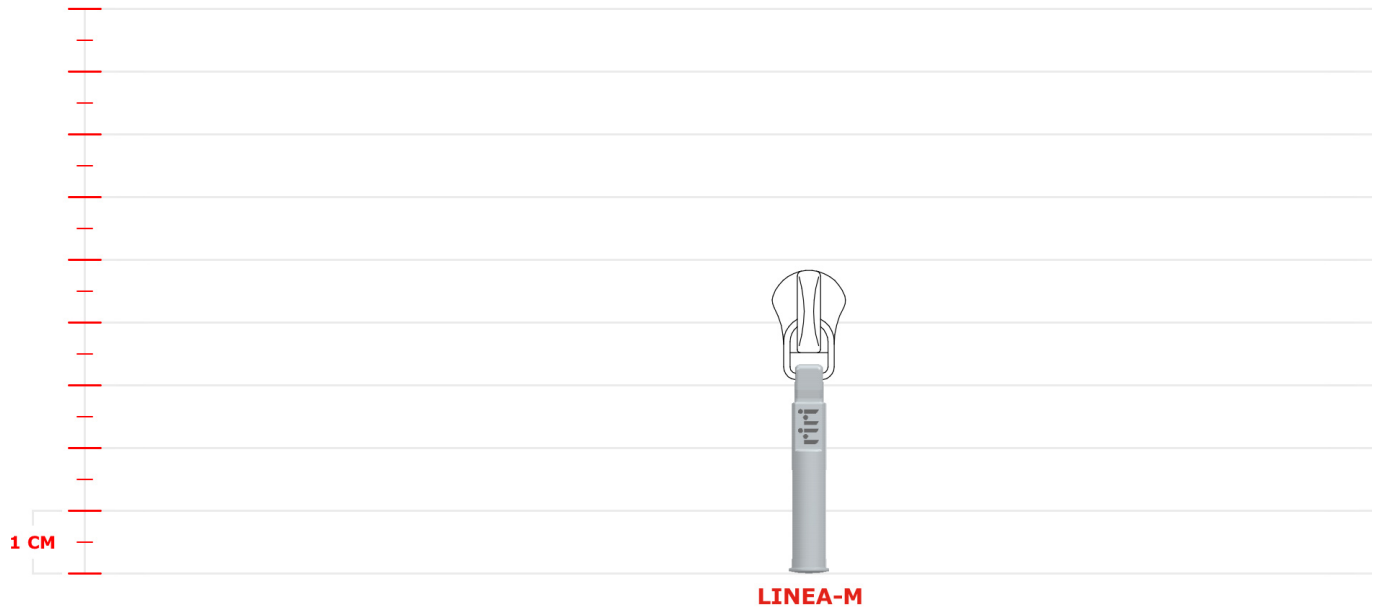

LINEA

DIMENSIONS

CHAIN TABLE

puller dimensions	chain dimensions	chain type							
		METAL	SIMMETRICA	ELOXAL	TOP/TOPSTAR	SOLID/STAR	DECOR	DECOR E	AQUAZip®
M	4	✓	✓				✓	✓	✓
	4H	✓							
	6	✓	✓	✓	✓	✓	✓	✓	✓
	8	✓	✓	✓	✓	✓	✓	✓	✓
	10	✓			✓	✓			

AVAILABLE BODY SLIDERS

UNIVERSAL

UNIVERSAL DOUBLE BRIDGE

3 PIECE

BATA

KOBO

KOBO BAGS

MATI

SINUS

PLASTIC UNIVERSAL

PLASTIC DOUBLE BRIDGE

BAJONETT

* assembly to be verified