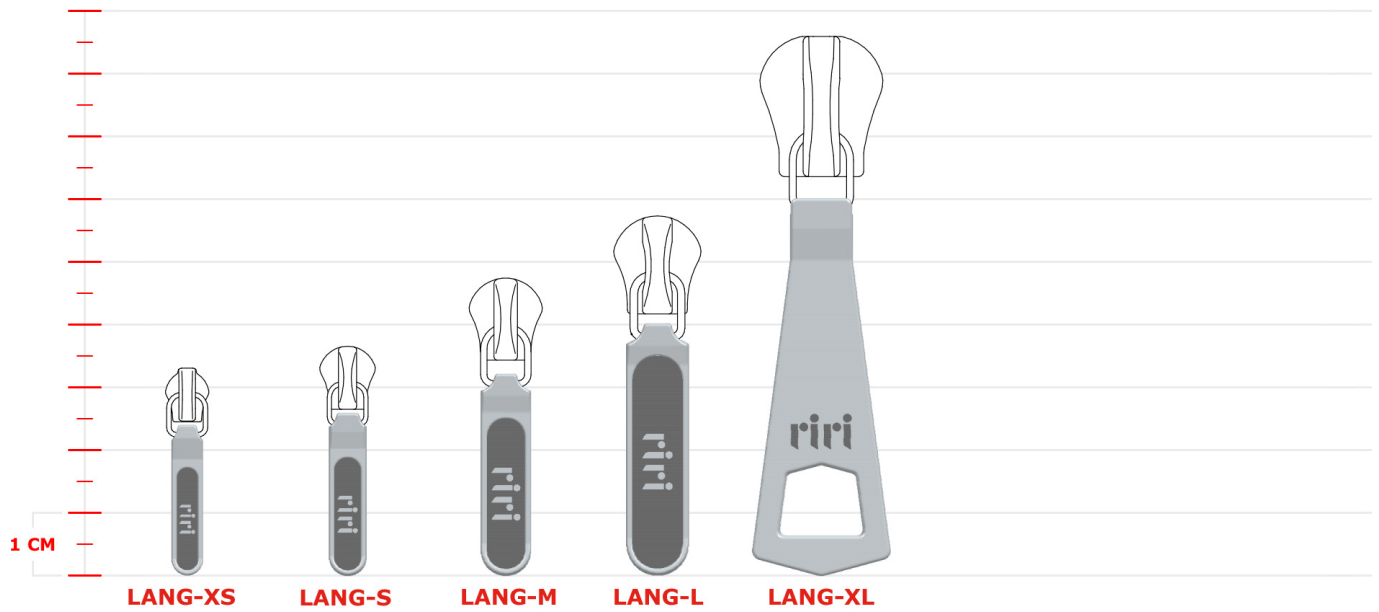

LANG

DIMENSIONS

CHAIN TABLE

puller dimensions	chain dimensions	chain type							
		METAL	SIMMETRICA	ELOXAL	TOP/TOPSTAR	SOLID/STAR	DECOR	DECOR E	AQUAzip®
XS	3				✓	✓			
S	4	✓	✓				✓	✓	✓
	4H	✓							
M	6	✓	✓	✓	✓	✓	✓	✓	✓
L	8	✓	✓	✓	✓	✓	✓	✓	✓
	10	✓			✓	✓		✓	
XL	14	✓					✓		

AVAILABLE BODY SLIDERS

UNIVERSAL

UNIVERSAL DOUBLE BRIDGE

3 PIECE

BATA

KOBO

KOBO BAGS

KOBO DOUBLE BRIDGE

MATI

SINUS

PLASTIC UNIVERSAL

PLASTIC DOUBLE BRIDGE

BAJONETT

* assembly to be verified