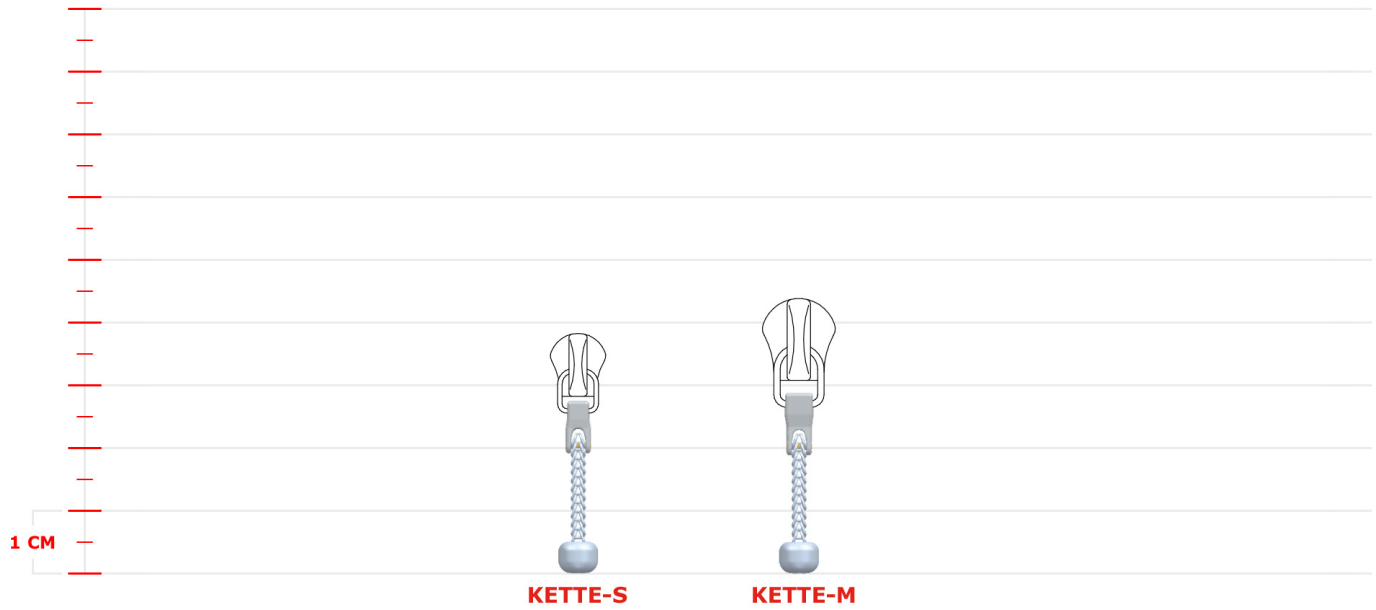

KETTE

DIMENSIONS

CHAIN TABLE

puller dimensions	chain dimensions	chain type							
		METAL	SIMMETRICA	ELOXAL	TOP/TOPSTAR	SOLID/STAR	DECOR	DECOR E	AQUAzip®
S	3				✓	✓			
	4	✓	✓				✓	✓	✓
	4H	✓							
M	6	✓	✓	✓	✓	✓	✓	✓	✓
	8	✓	✓	✓	✓	✓	✓	✓	✓
	10	✓							

AVAILABLE BODY SLIDERS

UNIVERSAL

UNIVERSAL DOUBLE BRIDGE

3 PIECE

BATA

KOBO

KOBO BAGS

KOBO DOUBLE BRIDGE

MATI

SINUS

BAJONETT

* assembly to be verified