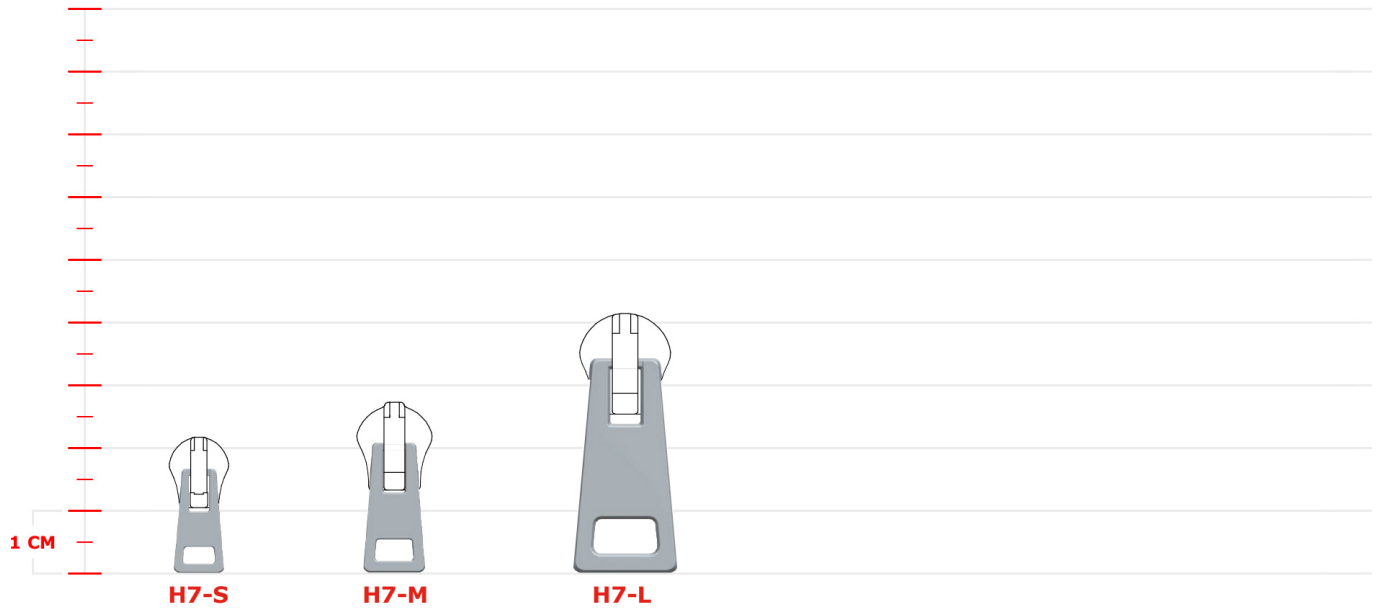

H7

DIMENSIONS

CHAIN TABLE

puller dimensions	chain dimensions	chain type							
		METAL	SIMMETRICA	ELOXAL	TOP/TOPSTAR	SOLID/STAR	DECOR	DECOR E	AQUAZip®
S	4	✓	✓				✓	✓	✓
M	6	✓	✓	✓	✓		✓	✓	✓
L	8	✓	✓	✓	✓	✓	✓	✓	✓
	10	✓						✓	

AVAILABLE BODY SLIDERS

3 PIECE

BATA

KOBO

* assembly to be verified