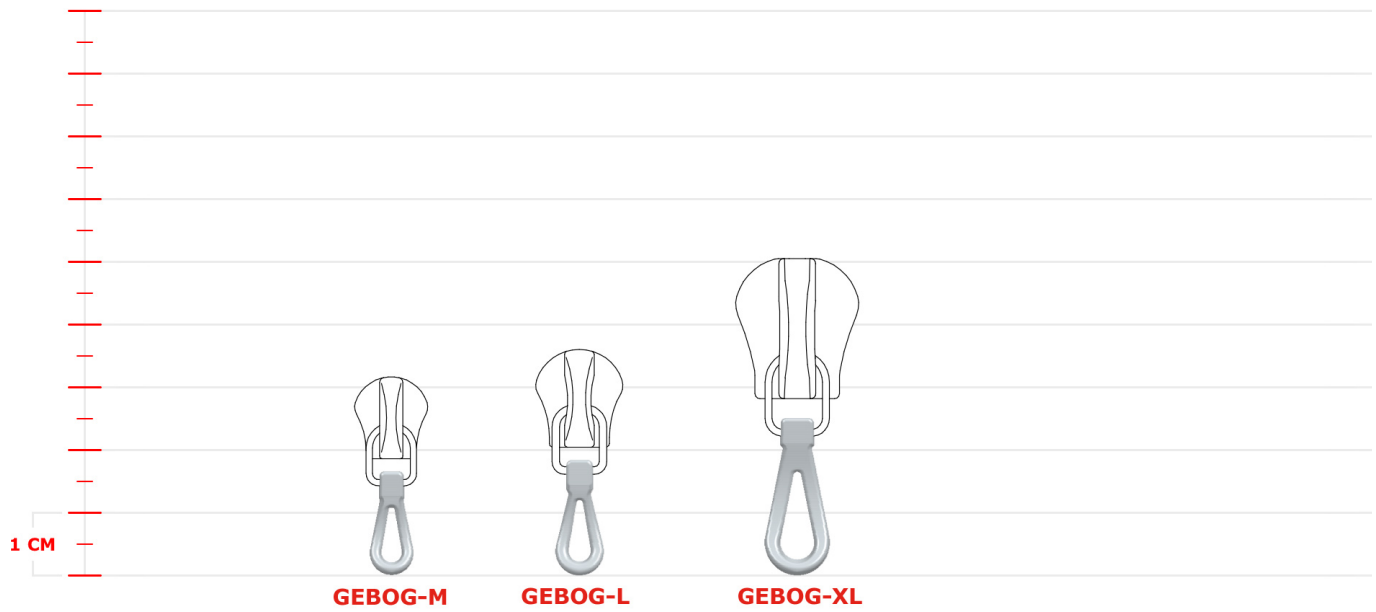

# GEBOG

---

## DIMENSIONS

## CHAIN TABLE

puller dimensions	chain dimensions	chain type							
		METAL	SIMMETRICA	ELOXAL	TOP/TOPSTAR	SOLID/STAR	DECOR	DECOR E	AQUAZip®
M	4	✓	✓				✓	✓	✓
	4H	✓							
	6	✓	✓	✓	✓	✓	✓	✓	✓
L	8	✓	✓	✓	✓	✓	✓	✓	✓
	10	✓			✓	✓		✓	
XL	14	✓					✓		