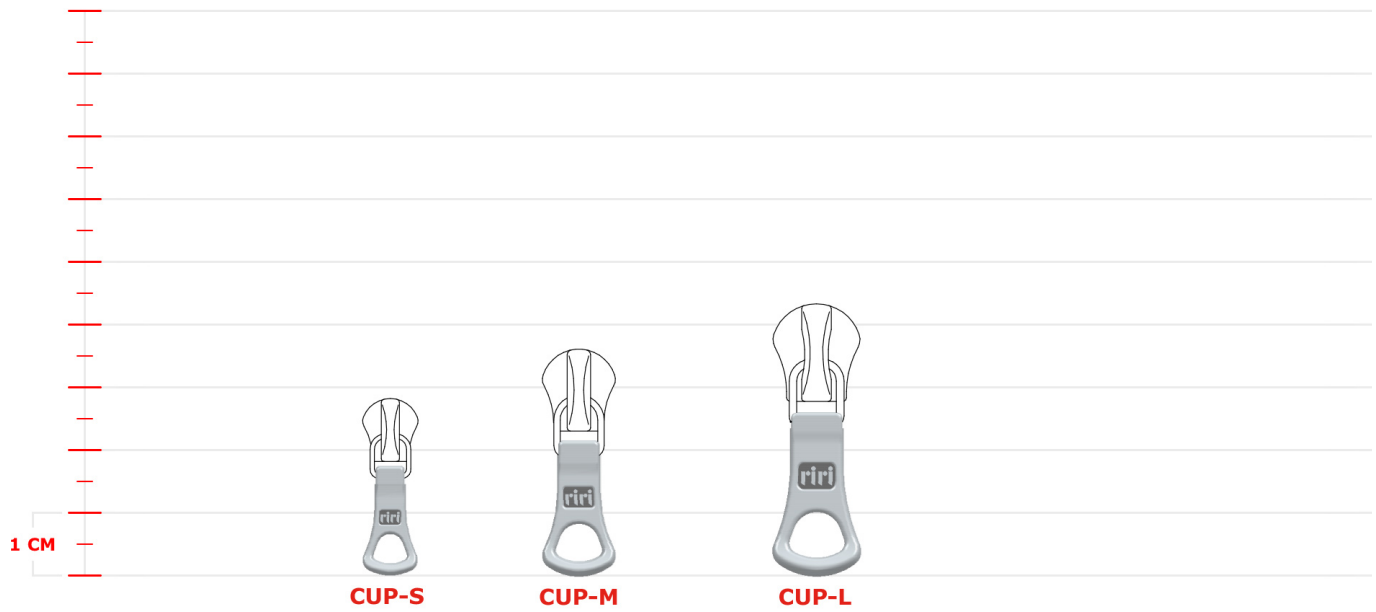

# CUP

---

## DIMENSIONS

## CHAIN TABLE

puller dimensions	chain dimensions	chain type							
		METAL	SIMMETRICA	ELOXAL	TOP/TOPSTAR	SOLID/STAR	DECOR	DECOR E	AQUAZip®
S	3				✓	✓			
	4	✓	✓				✓	✓	✓
	4H	✓							
M	6	✓	✓	✓	✓	✓	✓	✓	✓
L	8	✓	✓	✓	✓	✓	✓	✓	✓
	10	✓			✓	✓		✓	