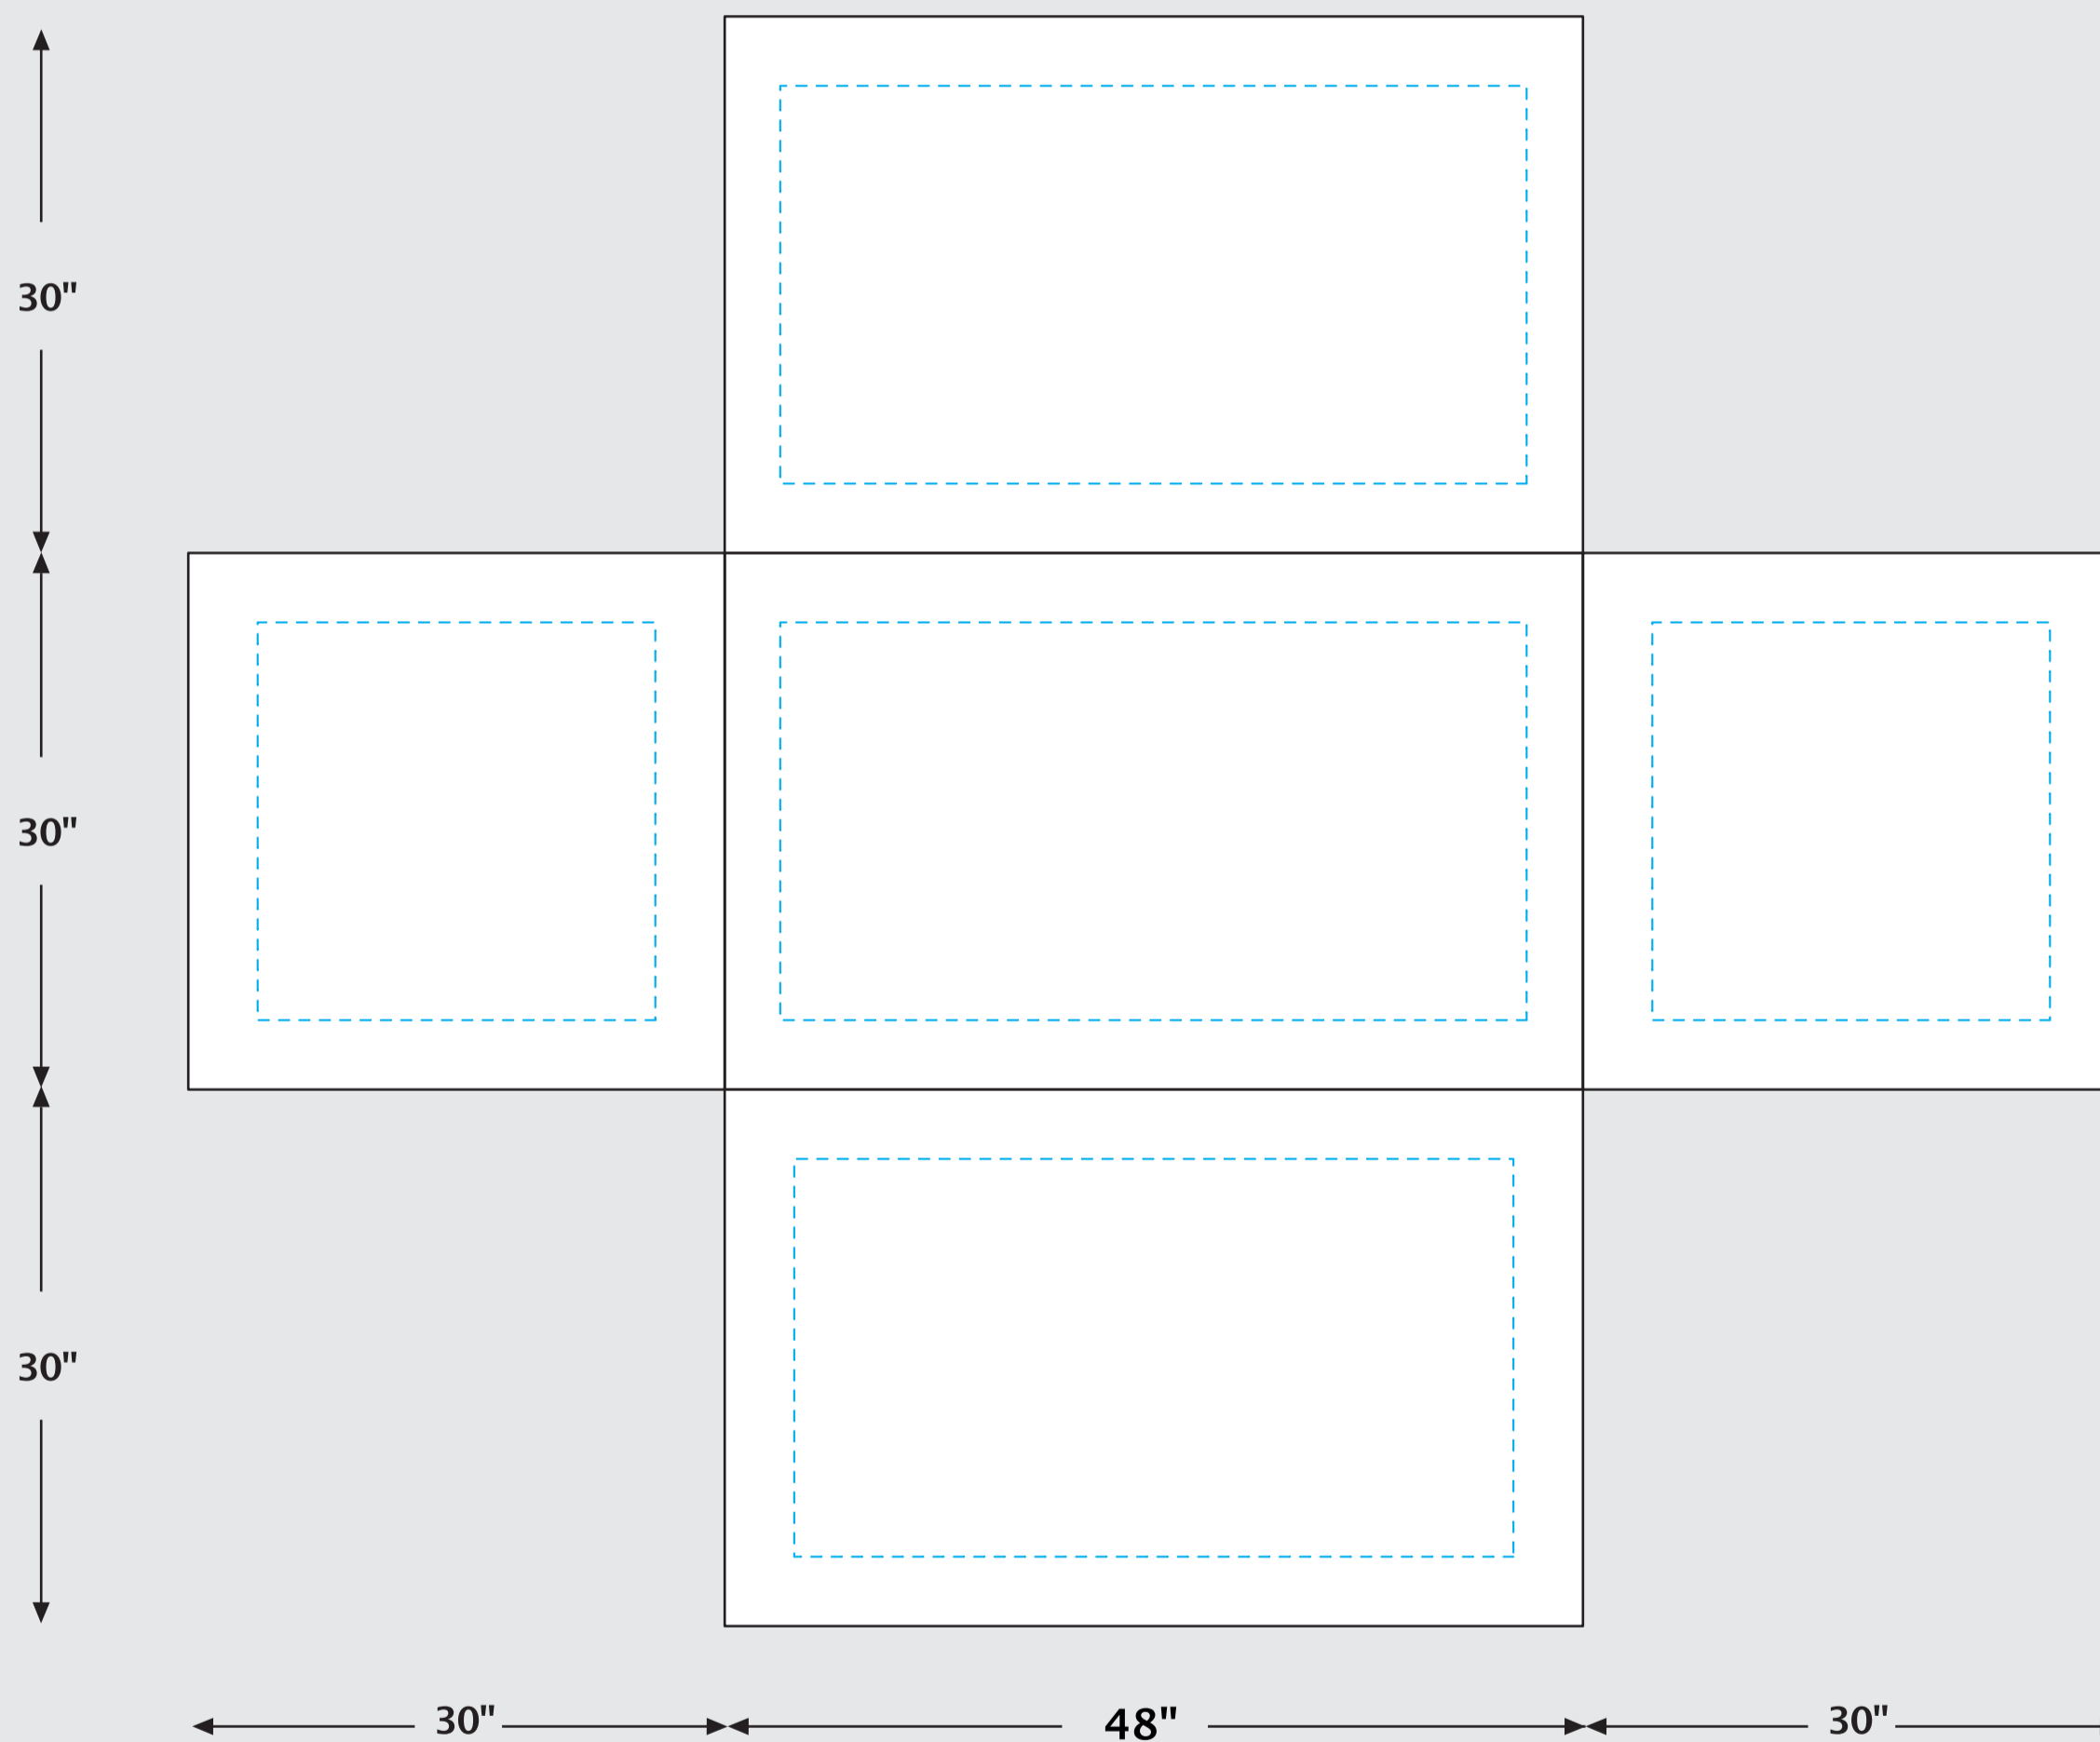

4ft Fitted Table Cover

--- **SAFE ZONE:** All critical elements (text, images, logos etc.) must be kept inside the blue line.

Anything outside the blue line may be cut off during trimming

— **BLEED LINE:** Make sure to extend the background images or colors all the way to the edge of the black outline

IMPORTANT

Please send artwork in CMYK color mode & note any PMS colors being used. This Template is designed at 10% scale of the final product. Please RASTERIZE artwork at a minimum of 300DPI to endure high quality print