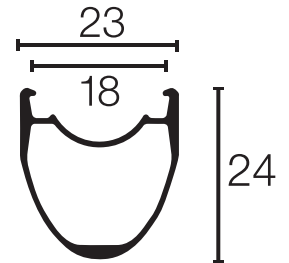

Carbon 40

Carbon 50

Carbon 46 Tubular

Argent

420 Aero

Sprint 350

Victory 30

Hurricane

Aluminum Tubular

2622

Disc 101

ACRD 2218

Race

Carbonator

Wide Lightning

Smokin' Gun

TCX Terrain

AM28

3430

3834

Note: Rim Brake and Disc Brake models have the same rim profile. All rims in 29" and 27.5" model have the same rim profile.