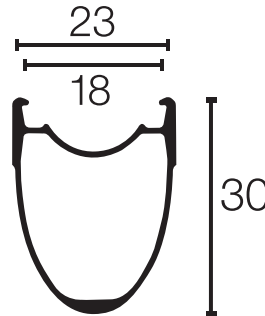

Carbon 40

Carbon 50

Carbon 46 Tubular

Argent

420 Aero

Sprint 350

Victory 30

Hurricane

Aluminum Tubular

2622

Disc 101

ACRD 2218

Race

Carbonator

Wide Lightning

Smokin' Gun

TCX Terrain

AM28

3430

3834

Note: Rim Brake and Disc Brake models have the same rim profile. All rims in 29" and 27.5" model have the same rim profile.