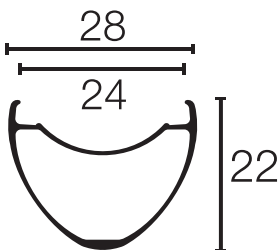

Race

Note: Rim Brake and Disc Brake models have the same rim profile. All rims in 29" and 27.5" model have the same rim profile.