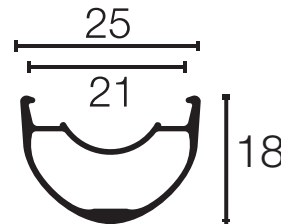

Disc 101

Note: Rim Brake and Disc Brake models have the same rim profile. All rims in 29" and 27.5" model have the same rim profile.