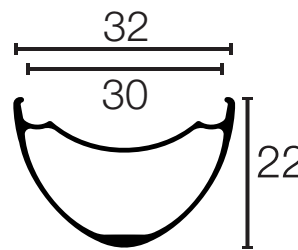

Wide Lightning