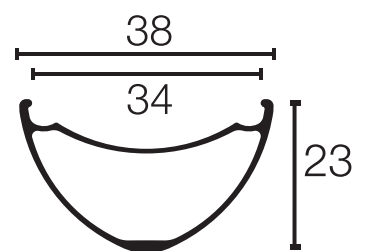

TCX Terrain

AM28

3430

3834

Note: Rim Brake and Disc Brake models have the same rim profile. All rims in 29" and 27.5" model have the same rim profile.