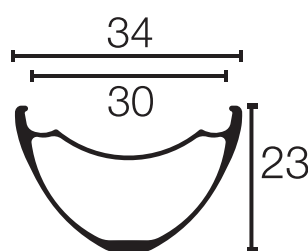

TCX Terrain

AM28

3430

3834

Note: Rim Brake and Disc Brake models have the same rim profile. All rims in 29" and 27.5" model have the same rim profile.