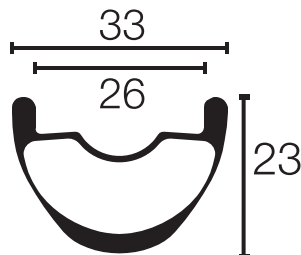

Aluminum Tubular

2622

Disc 101

ACRD 2218

Race

Carbonator

Wide Lightning

Smokin' Gun

TCX Terrain

AM28

3430

3834

Note: Rim Brake and Disc Brake models have the same rim profile. All rims in 29" and 27.5" model have the same rim profile.