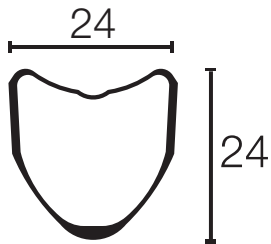

Carbon 40

Carbon 50

Carbon 46 Tubular

Argent

420 Aero

Sprint 350

Victory 30

Hurricane

Aluminum Tubular

2622

Disc 101

ACRD 2218

Race

Carbonator

Wide Lightning

Smokin' Gun

TCX Terrain

AM28

3430

3834

Note: Rim Brake and Disc Brake models have the same rim profile. All rims in 29" and 27.5" model have the same rim profile.