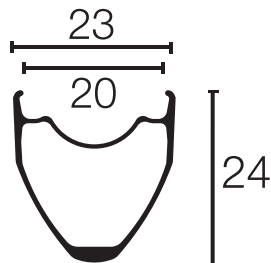

Carbon 40

Carbon 50

Carbon 46 Tubular

Argent

420 Aero

Sprint 350

Victory 30

Hurricane

Aluminum Tubular

2622

Disc 101

ACRD 2218

Race

Carbonator

Wide Lightning

Smokin' Gun

TCX Terrain

AM28

3430

3834

Note: Rim Brake and Disc Brake models have the same rim profile. All rims in 29" and 27.5" model have the same rim profile.