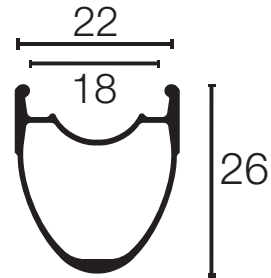

Carbon 40

Carbon 50

Carbon 46 Tubular

Argent

420 Aero

Sprint 350

Victory 30

Hurricane

Aluminum Tubular

2622

Disc 101

ACRD 2218

Race

Carbonator

Wide Lightning

Smokin' Gun

TCX Terrain

AM28

3430

3834

Note: Rim Brake and Disc Brake models have the same rim profile. All rims in 29" and 27.5" model have the same rim profile.