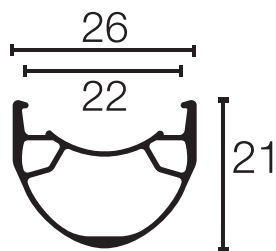

TCX Terrain

AM28

3430

3834

Note: Rim Brake and Disc Brake models have the same rim profile. All rims in 29" and 27.5" model have the same rim profile.