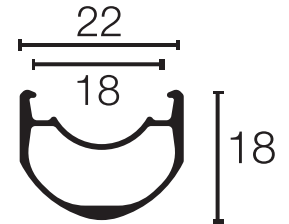

Carbon 40

Carbon 50

Carbon 46 Tubular

Argent

420 Aero

Sprint 350

Victory 30

Hurricane

Aluminum Tubular

2622

Disc 101

ACRD 2218

Race

Carbonator

Wide Lightning

Smokin' Gun

TCX Terrain

AM28

3430

3834

Note: Rim Brake and Disc Brake models have the same rim profile. All rims in 29" and 27.5" model have the same rim profile.