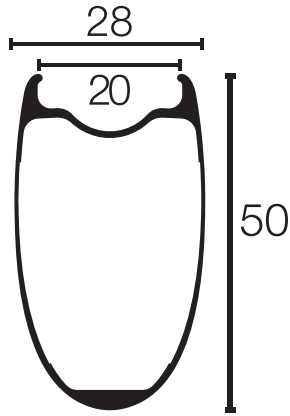

Carbon 40

Carbon 50

Carbon 46 Tubular

Argent

420 Aero

Sprint 350

Victory 30

Hurricane

Aluminum Tubular

2622

Disc 101

ACRD 2218

Race

Carbonator

Wide Lightning

Smokin' Gun

TCX Terrain

AM28

3430

3834

Note: Rim Brake and Disc Brake models have the same rim profile. All rims in 29" and 27.5" model have the same rim profile.