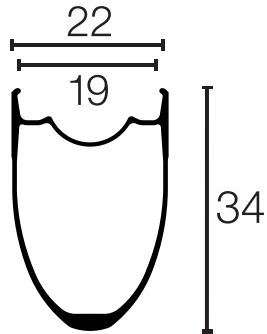

Carbon 40

Carbon 50

Carbon 46 Tubular

Argent

420 Aero

Sprint 350

Victory 30

Hurricane

Aluminum Tubular

2622

Disc 101

ACRD 2218

Race

Carbonator

Wide Lightning

Smokin' Gun

TCX Terrain

AM28

3430

3834

Note: Rim Brake and Disc Brake models have the same rim profile. All rims in 29" and 27.5" model have the same rim profile.