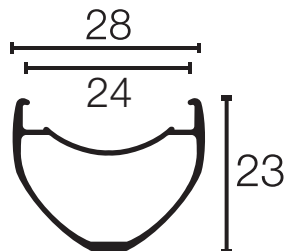

TCX Terrain

AM28

3430

3834

Note: Rim Brake and Disc Brake models have the same rim profile. All rims in 29" and 27.5" model have the same rim profile.