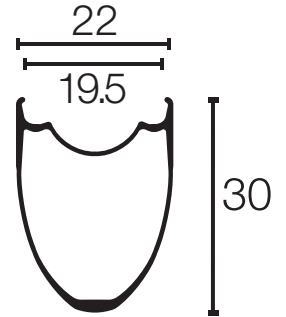

Carbon 40

Carbon 50

Carbon 46 Tubular

Argent

420 Aero

Sprint 350

Victory 30

Hurricane

Aluminum Tubular

2622

Disc 101

ACRD 2218

Race

Carbonator

Wide Lightning

Smokin' Gun

TCX Terrain

AM28

3430

3834

Note: Rim Brake and Disc Brake models have the same rim profile. All rims in 29" and 27.5" model have the same rim profile.