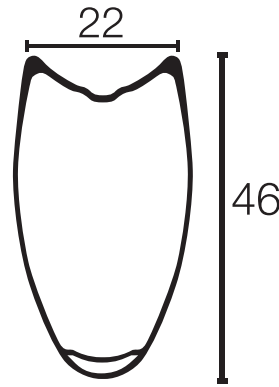

Carbon 40

Carbon 50

Carbon 46 Tubular

Argent

420 Aero

Sprint 350

Victory 30

Hurricane

Aluminum Tubular

2622

Disc 101

ACRD 2218

Race

Carbonator

Wide Lightning

Smokin' Gun

TCX Terrain

AM28

3430

3834

Note: Rim Brake and Disc Brake models have the same rim profile. All rims in 29" and 27.5" model have the same rim profile.