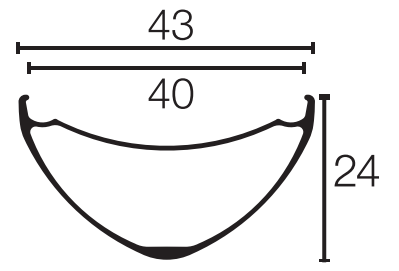

Smokin' Gun