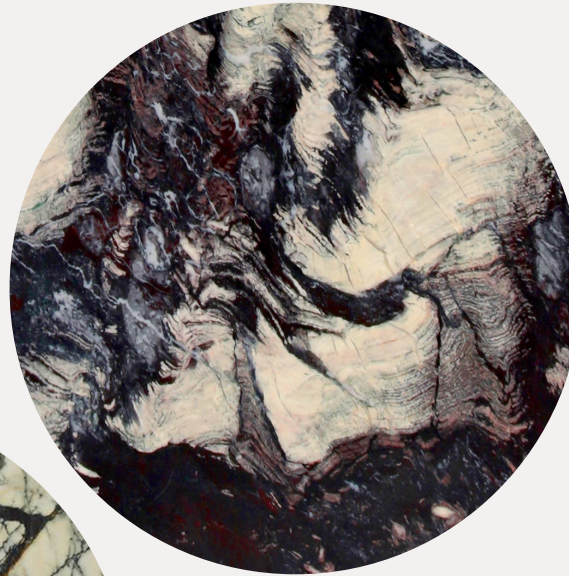

ELEGY VESSEL

---

MARSH GREEN

PAONAZZO

**ELEGY VESSEL**

CE-V01

DIMENSIONS	16.5 DIA x 16.3 H IN 41.9 DIA X 41.4 H CM
WEIGHT	APPROX. 35 LBS / 15.9 KG
PRICE <i>FROM</i>	\$ 5,900
MATERIAL STONE	MARSH GREEN, PAONNAZO, WATER LILY
LEAD TIME	UPON REQUEST
PROTECTIONS	PATENT PENDING

ELEGY VESSEL

CE-V01

MG

MARSH GREEN

WL

WATER LILY

P

PAONAZZO

STONE