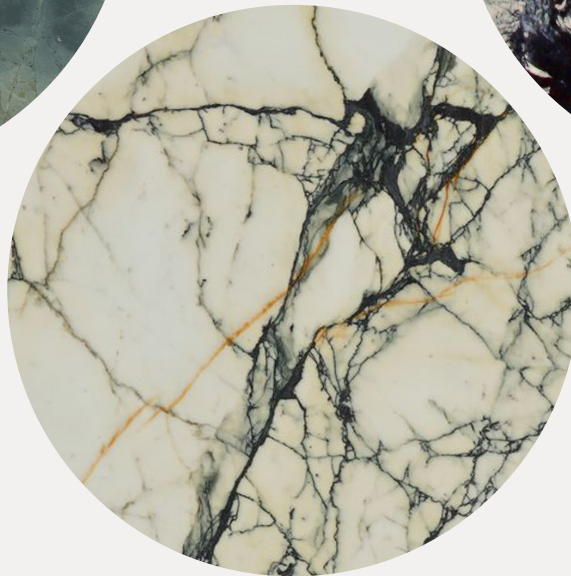

ELEGY VESSEL

CE-V01

MG

MARSH GREEN

WL

WATER LILY

P

PAONAZZO

STONE