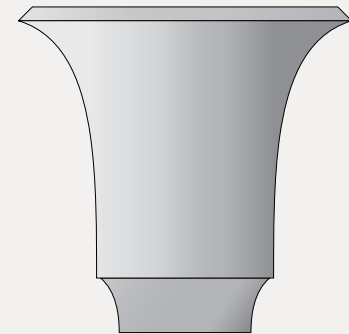

ELEGY VESSEL

---

MARSH GREEN

PAONAZZO

**ELEGY VESSEL**

CE-V01

DIMENSIONS	16.5 DIA x 16.3 H IN 41.9 DIA X 41.4 H CM
WEIGHT	APPROX. 35 LBS / 15.9 KG
PRICE <i>FROM</i>	\$ 5,900
MATERIAL STONE	MARSH GREEN, PAONNAZO, WATER LILY
LEAD TIME	UPON REQUEST
PROTECTIONS	PATENT PENDING

16.5 IN / 41.9 CM

16.3 IN / 41.4 CM

16.5 IN / 41.9 CM

FINISHED AND ASSEMBLED IN NYC

**TERMS**

ALL PRICES ARE IN U.S. DOLLARS AND ARE F.O.B. NEW YORK. SHIPPING & PACKING CHARGES ARE ADDITIONAL. A MINIMUM DEPOSIT OF FIFTY PERCENT IS REQUIRED TO INITIATE ORDER. ORDERS MUST BE PAID-IN-FULL PRIOR TO SHIPPING. ALL PRICES ARE SUBJECT TO CHANGE.

ELEGY VESSEL

CE-V01

MG

MARSH GREEN

WL

WATER LILY

P

PAONAZZO

STONE