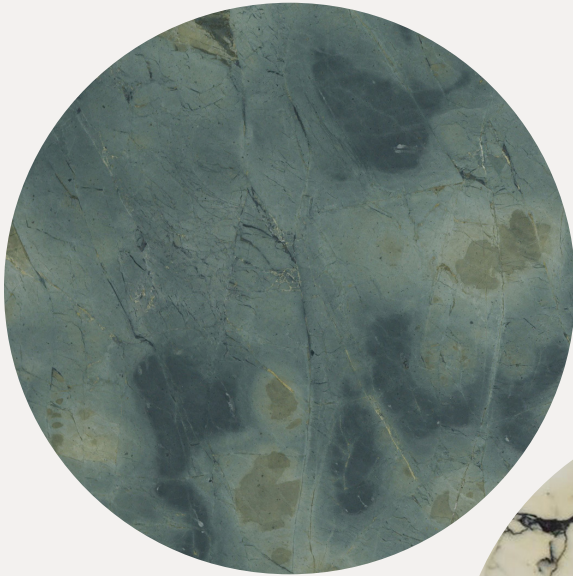

ELEGY VESSEL

---

MARSH GREEN

PAONAZZO

**ELEGY VESSEL**

CE-V01

DIMENSIONS	16.5 DIA x 16.3 H IN 41.9 DIA X 41.4 H CM
WEIGHT	APPROX. 35 LBS / 15.9 KG
PRICE <i>FROM</i>	\$ 5,900
MATERIAL STONE	MARSH GREEN, PAONNAZO, WATER LILY
LEAD TIME	UPON REQUEST
PROTECTIONS	PATENT PENDING

ELEGY VESSEL

CE-V01

MG

MARSH GREEN

WL

WATER LILY

P

PAONAZZO

STONE