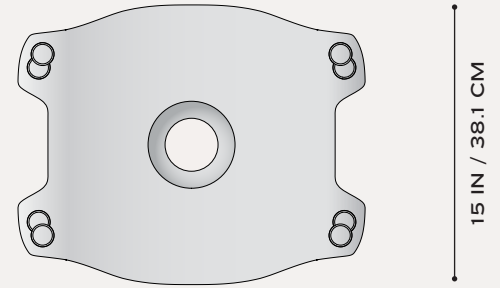

ELEGY OCCASIONAL TABLE

WATER LILY, PUMICED SILVER

SUMI, OXIDIZED BRONZE

ELEGY OCCASIONAL TABLE

CE-T01

DIMENSIONS	15 W X 19 D x 19 H IN 38.1 W X 48.3 D X 48.3 H CM
WEIGHT	APPROX. 55 LBS / 25 KG
PRICE FROM	\$ 9,800
MATERIAL	MARSH GREEN, PAONNAZO, SUMI, WATER LILY
STONE	OXIDIZED BRONZE, PUMICED SILVER
METAL	
LEAD TIME	UPON REQUEST
PROTECTIONS	PATENT PENDING