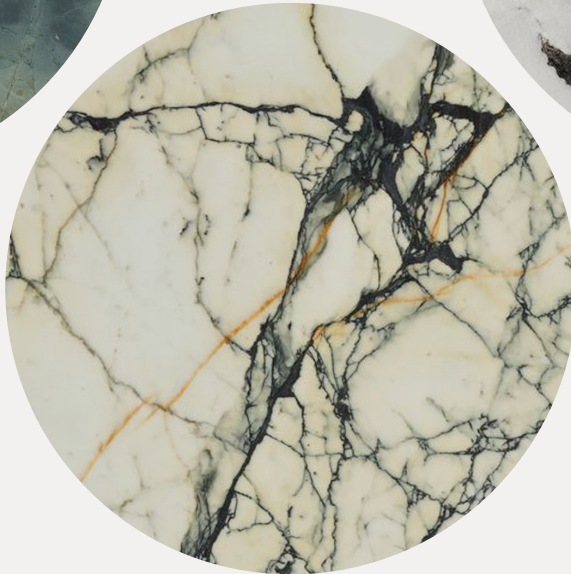

ELEGY OCCASIONAL TABLE

CE-T01

MG

MARSH GREEN

S

SUMI

P

PAONAZZO

WL

WATER LILY

STONE

ELEGY OCCASIONAL TABLE

CE-T01

OB

OXIDIZED BRONZE

PS

PUMICED SILVER

METAL