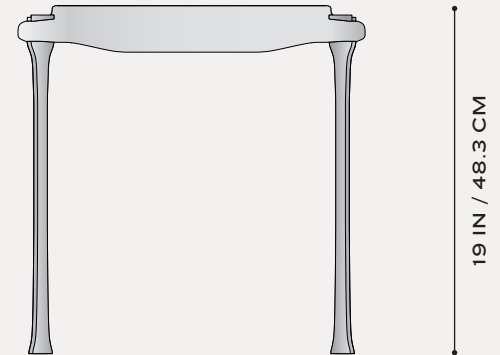

ELEGY OCCASIONAL TABLE

WATER LILY, PUMICED SILVER

SUMI, OXIDIZED BRONZE

ELEGY OCCASIONAL TABLE

CE-T01

DIMENSIONS	15 W X 19 D x 19 H IN 38.1 W X 48.3 D X 48.3 H CM
WEIGHT	APPROX. 55 LBS / 25 KG
PRICE FROM	\$ 9,800
MATERIAL	MARSH GREEN, PAONNAZO, SUMI, WATER LILY
STONE	OXIDIZED BRONZE, PUMICED SILVER
METAL	
LEAD TIME	UPON REQUEST
PROTECTIONS	PATENT PENDING