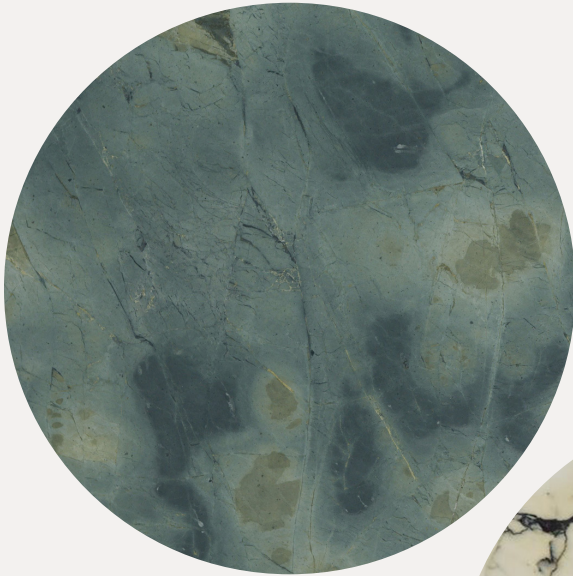

ELEGY OCCASIONAL TABLE

CE-T01

MG

MARSH GREEN