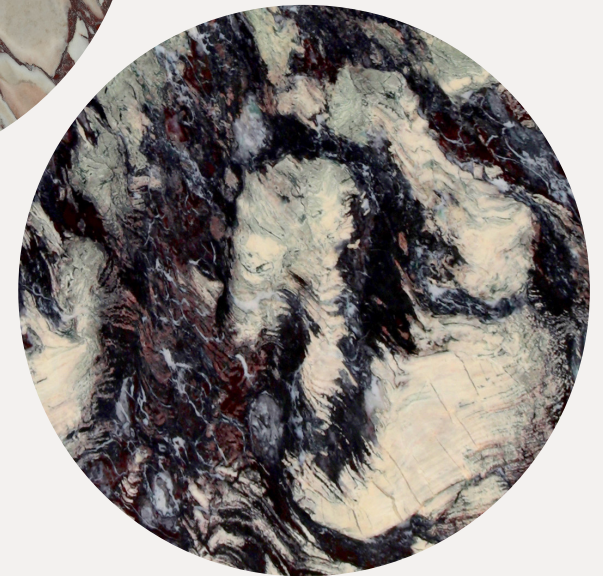

ELEGY FOOTED BOWL

---

---

WATER LILY

---

MARSH GREEN

**ELEGY FOOTED BOWL**

CE-B02

ELEGY FOOTED BOWL

CE-B02

MG

MARSH GREEN

V

VIOLA

P

PAONAZZO

WL

WATER LILY

STONE