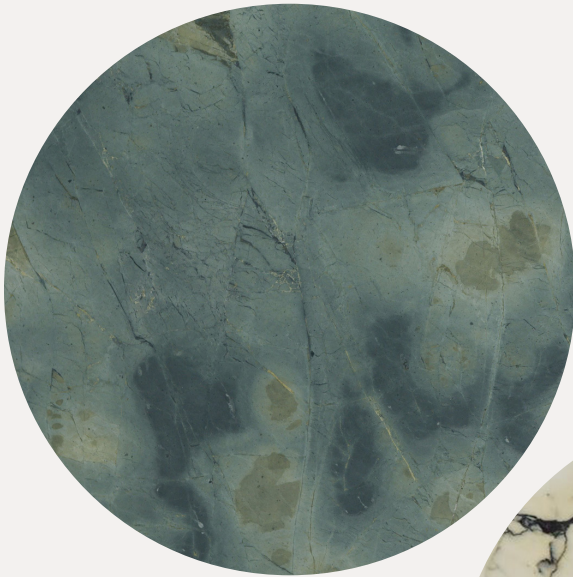

ELEGY FOOTED BOWL

CE-B02

MG

MARSH GREEN