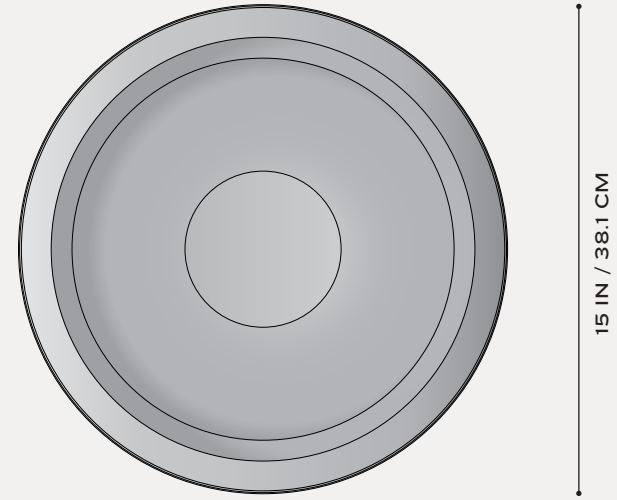

ELEGY FOOTED BOWL

---

---

WATER LILY

---

MARSH GREEN

**ELEGY FOOTED BOWL**

CE-B02

DIMENSIONS	15 DIA x 4.5 H IN 38.1 DIA X 11.4 H CM
WEIGHT	APPROX. 30 LBS / 13.6 KG
PRICE <i>FROM</i>	\$ 4,000
MATERIAL STONE	VIOLA, MARSH GREEN, PAONNAZO, WATER LILY
LEAD TIME	UPON REQUEST
PROTECTIONS	PATENT PENDING

WL

WATER LILY

STONE