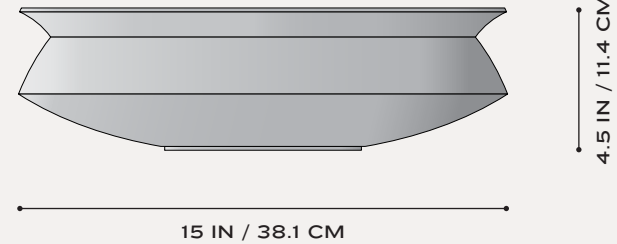

ELEGY FOOTED BOWL

---

---

WATER LILY

---

MARSH GREEN

**ELEGY FOOTED BOWL**

CE-B02

DIMENSIONS	15 DIA x 4.5 H IN 38.1 DIA X 11.4 H CM
WEIGHT	APPROX. 30 LBS / 13.6 KG
PRICE <i>FROM</i>	\$ 4,000
MATERIAL STONE	VIOLA, MARSH GREEN, PAONNAZO, WATER LILY
LEAD TIME	UPON REQUEST
PROTECTIONS	PATENT PENDING