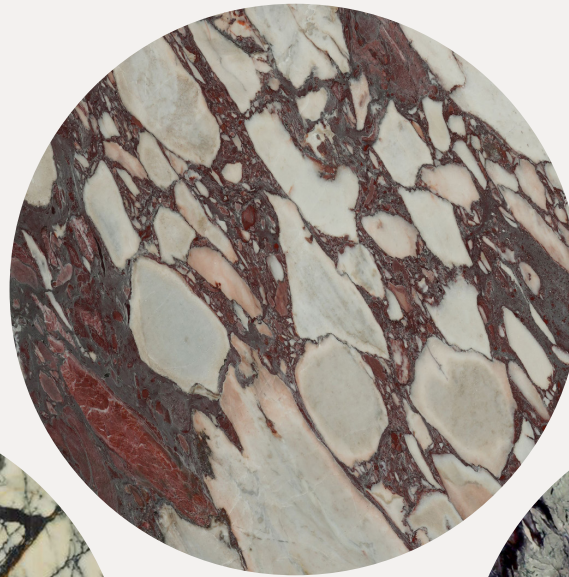

ELEGY FOOTED BOWL

---

---

WATER LILY

---

MARSH GREEN

**ELEGY FOOTED BOWL**

CE-B02

ELEGY FOOTED BOWL

CE-B02

MG

MARSH GREEN

V

VIOLA

P

PAONAZZO

WL

WATER LILY

STONE