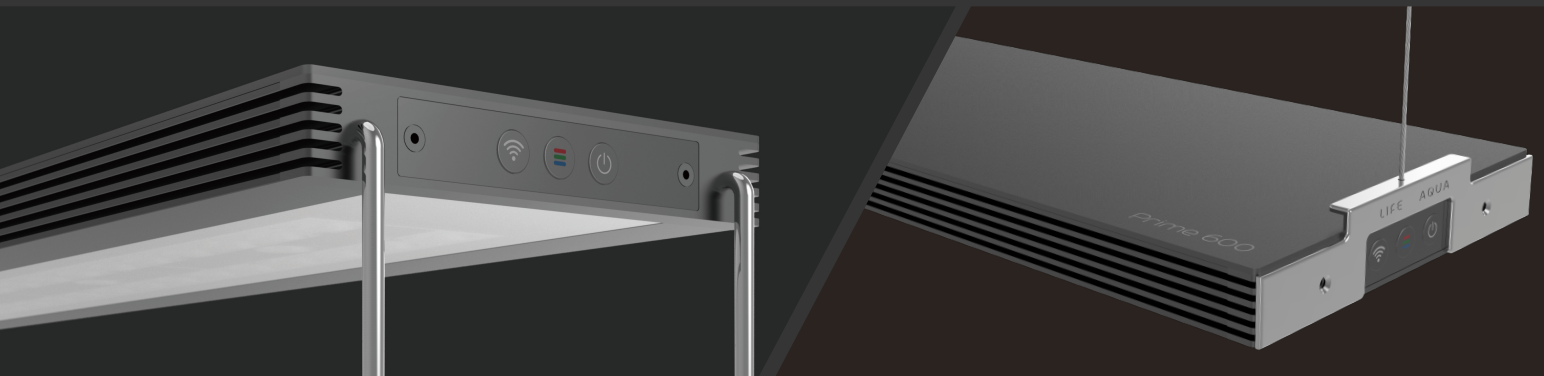

LIFE AQUA PRIME PRO SERIES LED LIGHTING

PRODUCT INTRODUCTION

Life Aqua "Prime Pro" series is a high color rendering and wireless controllable RGB + UV LED Aquarium Lighting, specific designed for natural plants aquarium. Integrating our professional and unique technologies the RGB LED output are optimized, aquatic plants grow naturally and healthily. Plants original colors are faithfully and perfectly presented.

Plus the wireless control technology, aquatic plants can be retained in the natural environment by simulating the cycle of sunlight (such as sunrise and sunset). Moreover, "Prime Pro" takes one step further than others with custom independent dimming functions in RGB and UV LEDs. Users can not only create the unique schedule and timer setting to keep the aquarium in the top condition, but also adjust the color and power of UV to present the unique and perfect aquarium. Life Aqua "Prime Pro" series leads nature planted aquarium into future.

THERE'S NOTHING BETTER.

SPECIFICATION

Model	Prime Pro 450	Prime Pro 600	Prime Pro 900	Prime Pro 1200
Model Number	D450-P	D600-P	D900-P	D1200-P
W x D x H (cm)	44 x 15 x 2.2	59 x 15 x 2.2	89 x 15 x 2.2	119 x 15 x 2.2
Weight	1.5 kg	2.5 kg	3.5 kg	4.8 kg
Power	25W	34W	50W	64W
Illuminance (4 level)	250 - 700 Lx	300 - 1000 Lx	400 - 1600 Lx	600 - 2000 Lx
Number of LEDs	30 (RGB LED) + 1 (UV LED)	40 (RGB LED) + 2 (UV LED)	60 (RGB LED) + 3 (UV LED)	80 (RGB LED) + 4 (UV LED)

Size (Power Unit)	W15 x D6 x H4
Weight (Power Unit)	0.5 kg
Adaptor Input Voltage	AC 110 - 240V 50/60Hz
Color Temperature	9000K +/- 500K
LED Lifetime	50,000 hours
Ingress Protection	IPX4
UV LED Wavelength	400 - 410 (nm)
UV Radiant Power	~800 mW