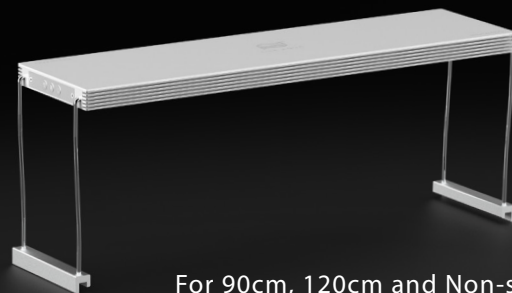

LIFE AQUA PRIME PRO AND EX SERIES ACCESSORIES

PRODUCT INTRODUCTION

ADJUSTABLE STAND

For 90cm, 120cm and Non-standard Size Tank

For 60P Tank Only

FIX STAND

PENDANT KIT

For Prime Pro and EX Series*
(*Any size tank)