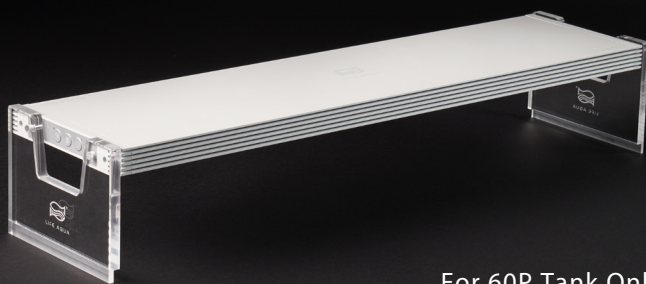

LIFE AQUA PRIME PRO AND EX SERIES ACCESSORIES

PRODUCT INTRODUCTION

ADJUSTABLE STAND

For 90cm, 120cm and Non-standard Size Tank

For 60P Tank Only

FIX STAND

PENDANT KIT

For Prime Pro and EX Series*
(*Any size tank)