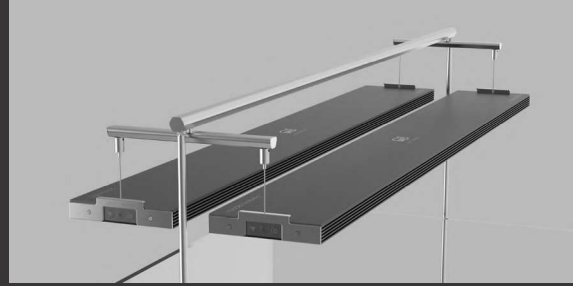

LIFE AQUA SERIES AQUASCAPING CONTEST COMBO

PRODUCT INTRODUCTION

Aquascaping Contest Combo is a combination of Prime Pro and/or Prime Pro EX lighting system. The Prime Pro and Prime Pro EX Series are equipped with RGB monochrome LED and 3 in 1 RGB LED technologies, which provide natural light beams and stable color temperature. With wireless grouping sync control, the lighting system can be easily fine adjusted to your desired settings, making it perfect to use in aquascaping contests. Monochromatic light (Prime Pro Series) allows aquatic plants to capture photons that are closer to natural sunlight through underwater mixing technologies. On the other hand, the ultra-bright function of the Prime Pro EX Series ensures that your plants receive optimal light, allowing them to thrive and grow, also providing excellent illumination for capturing stunning photos of your scape. User can select any combo set for their unique Aquascaping.

WE BRING YOUR PASSIONS TO LIFE

SPECIFICATION

Product Name	Aquascaping Contest Combo		
Combination	Prime Pro + Prime Pro EX	Prime Pro EX + Prime Pro EX	
Tank Size	Width: 900mm / 1200mm	Depth: 600mm ~ 800 mm	
Features	Prime Pro and Prime Pro EX combo balances natural plant growth and accelerates plant growth. Suitable for aquascapes with Sun to Partly-sun plant.	Prime Pro EX and Prime Pro EX combo provide high intensity of natural light that allows plants grow rapidly. Suitable for aquascapes with lots of Sun plant.	
Combo Set	Adjustable Stand	Cabinet Stand + T-Bar + Pendant Kit	Pendant Kit
			
Aquascape Maintenance Cycle (Suggestion)	Plant grow faster, approx. 3 weeks.	Plant grow much faster, approx. 2 weeks	
Design in HK, Made in China			