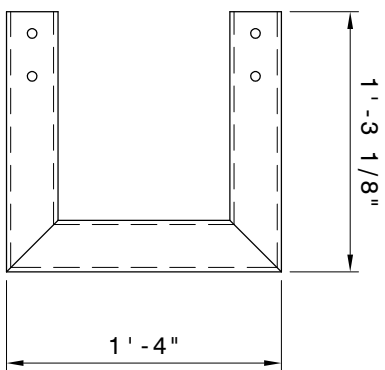

BASE PLATE

PILE BRACKET FOR 6" O.D. PILE WITH REMOVABLE HOOP