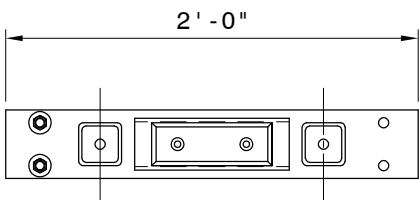

BASE PLATE

PILE BRACKET FOR 6" O.D. PILE WITH REMOVABLE HOOP