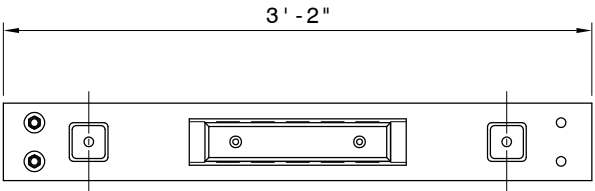

Ø1' - 8"  
PILE O.D.

BASE PLATE

PILE BRACKET FOR 20" O.D. PILE WITH REMOVABLE HOOP