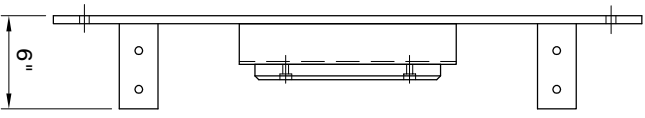

Ø1' - 8"  
PILE O.D.

BASE PLATE

PILE BRACKET FOR 20" O.D. PILE WITH REMOVABLE HOOP