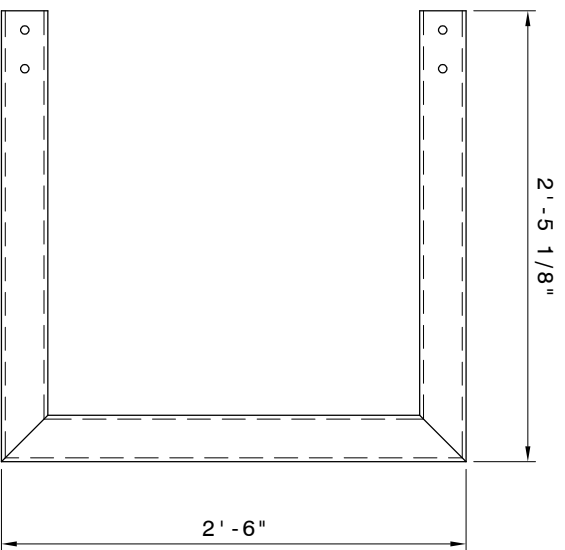

Ø1' - 8"  
PILE O.D.

BASE PLATE

PILE BRACKET FOR 20" O.D. PILE WITH REMOVABLE HOOP