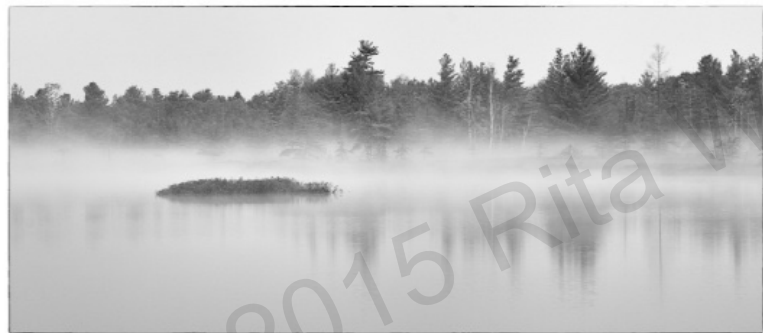

MYSTIC

©2015 Rita Wong Photography