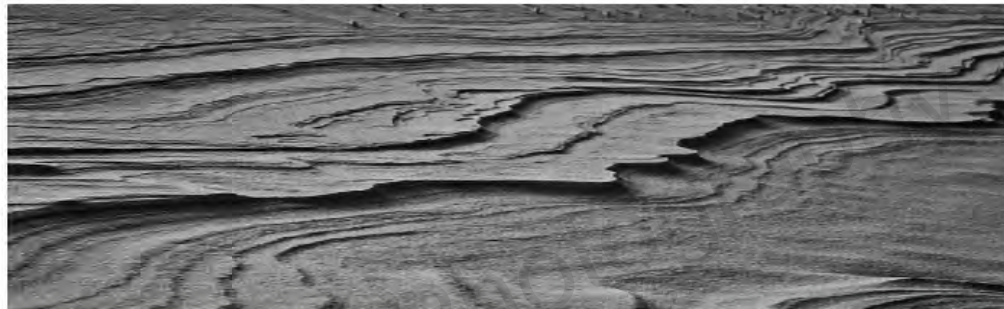

WINTER DESERT