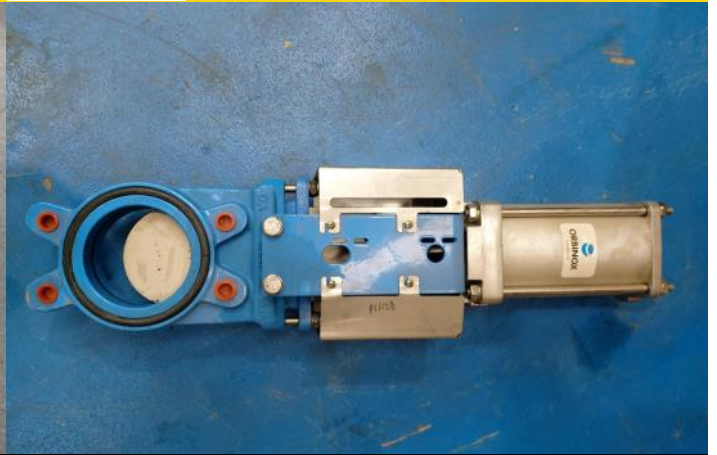

Gromatex 4" 90 Degree Rubber Lined Long Radius Bend c/w Swivel Flanges

4" Knife Gate Valve - Air Actuated

Notes: New P No: P15128 Qty: 3 Ideas: