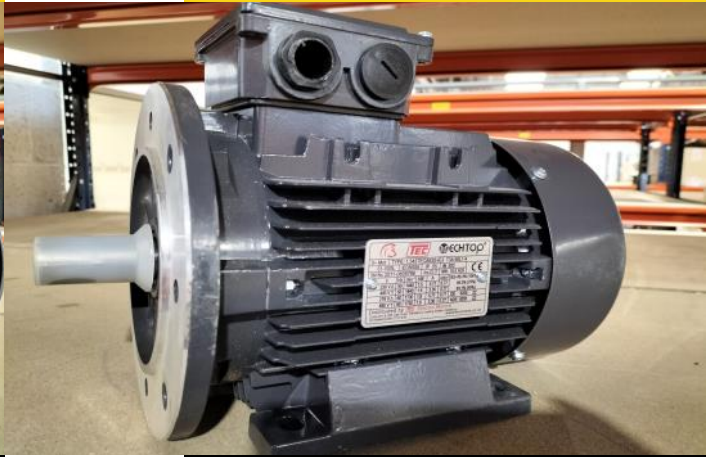

Tec Motors

Tec Motors

Item: 1.5kW 400V 4 Pole foot mount / B5 Flange. New. P No: 13985 Qty: 1 Ideas: