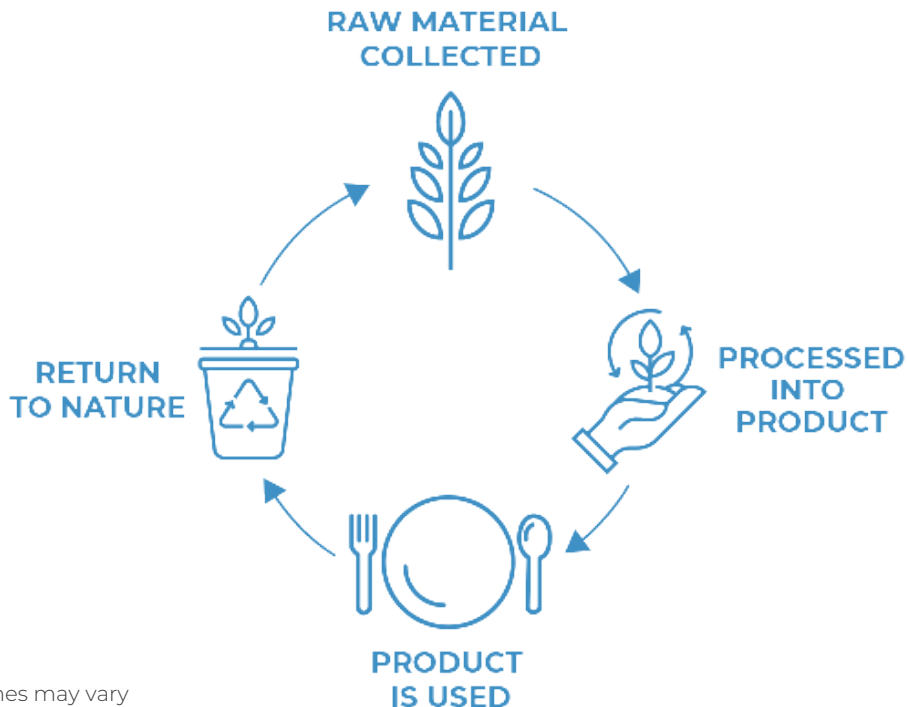

Made from wheat straw waste!

Raw materials: Wheat straw cane, bamboo pulp & sugarcane.

No wax or plastic coating.

Purchasing harvest products aid in the removal of usual burning practice which causes pollution, it also supports farmers by using wasted wheat straw which also contributes to economic growth of the community.

Our products biodegrade when buried or left behind in nature.

The lack of oxygen, changes in weather and build-up of bacteria cause the reaction to begin.