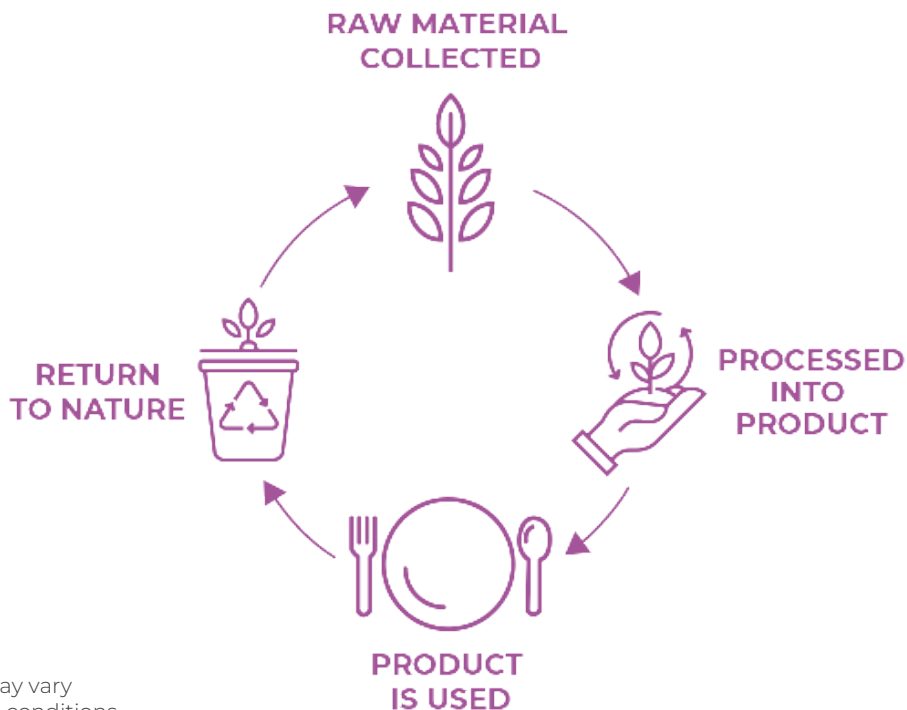

* Actual degradation times may vary depending on environmental conditions.