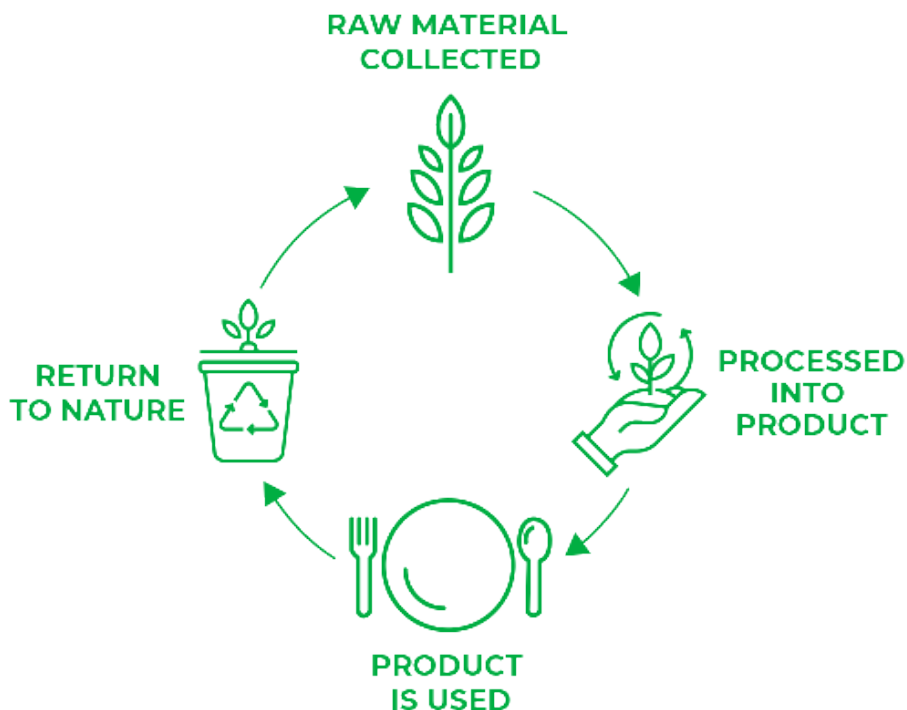

Naturally fallen leaves are collected, washed and then put through a high-heat mould press to shape them into our designs. Before packaging, they are UV-sterilized and ready for the table.

Our forests are untouched in the collection and production processes. The villages collect these naturally fallen leaves and in turn protect the forest. It is providing these villagers both an improved livelihood and also a better place to stay!